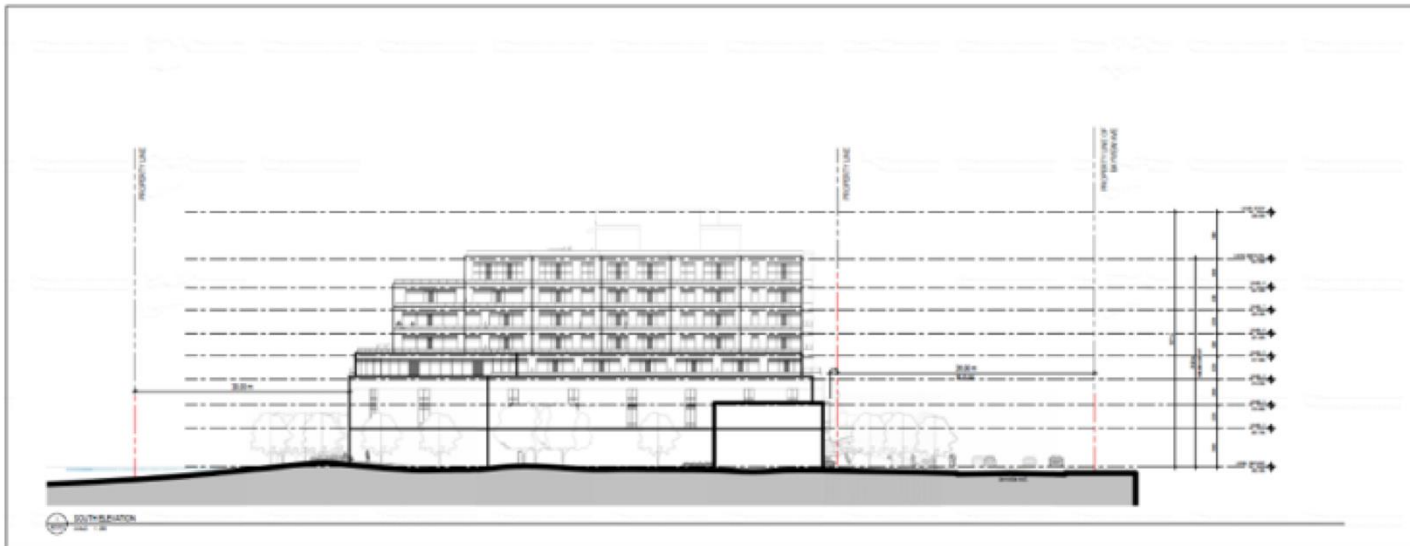

MAP 11 - PREVIOUSLY PROPOSED NORTH AND SOUTH ELEVATION PLANS

13572 and 13586 Bayview Avenue

SRPBS.24.006

BLOCK 2 File NO. OPA-23-0009 and D02-20009

CITY OF RICHMOND HILL  
PLANNING AND BUILDING SERVICES  
DEPARTMENT