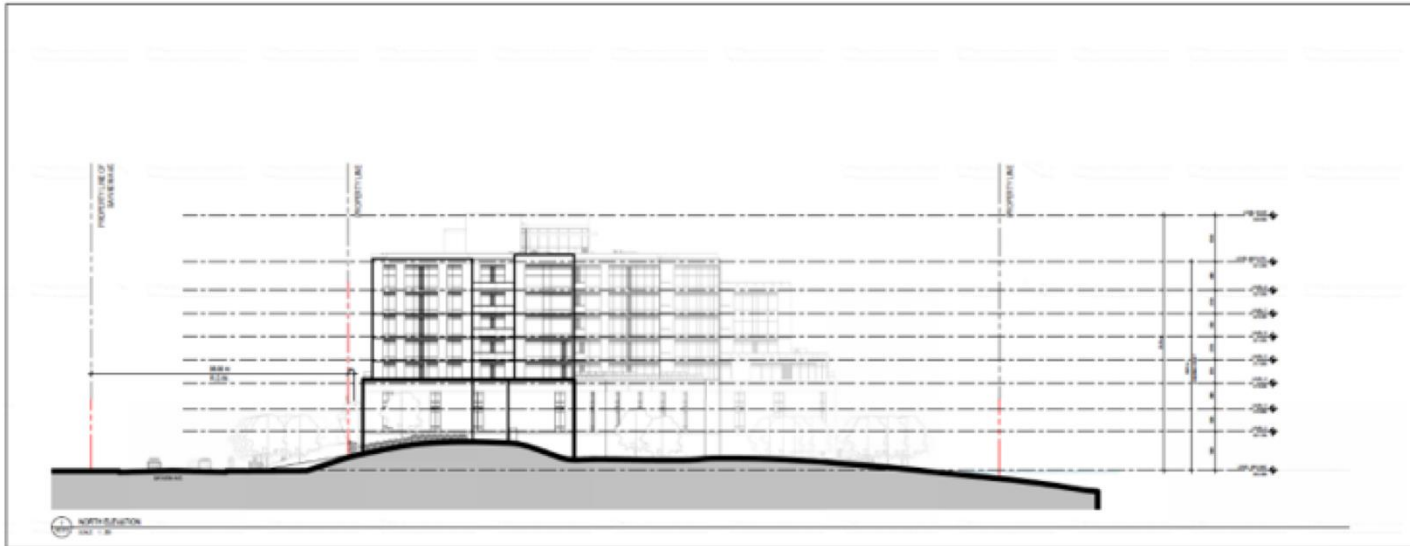

MAP 11 - PREVIOUSLY PROPOSED NORTH AND SOUTH ELEVATION PLANS

13572 and 13586 Bayview Avenue

SRPBS.24.006

BLOCK 2 File NO. OPA-23-0009 and D02-20009

CITY OF RICHMOND HILL  
PLANNING AND BUILDING SERVICES  
DEPARTMENT