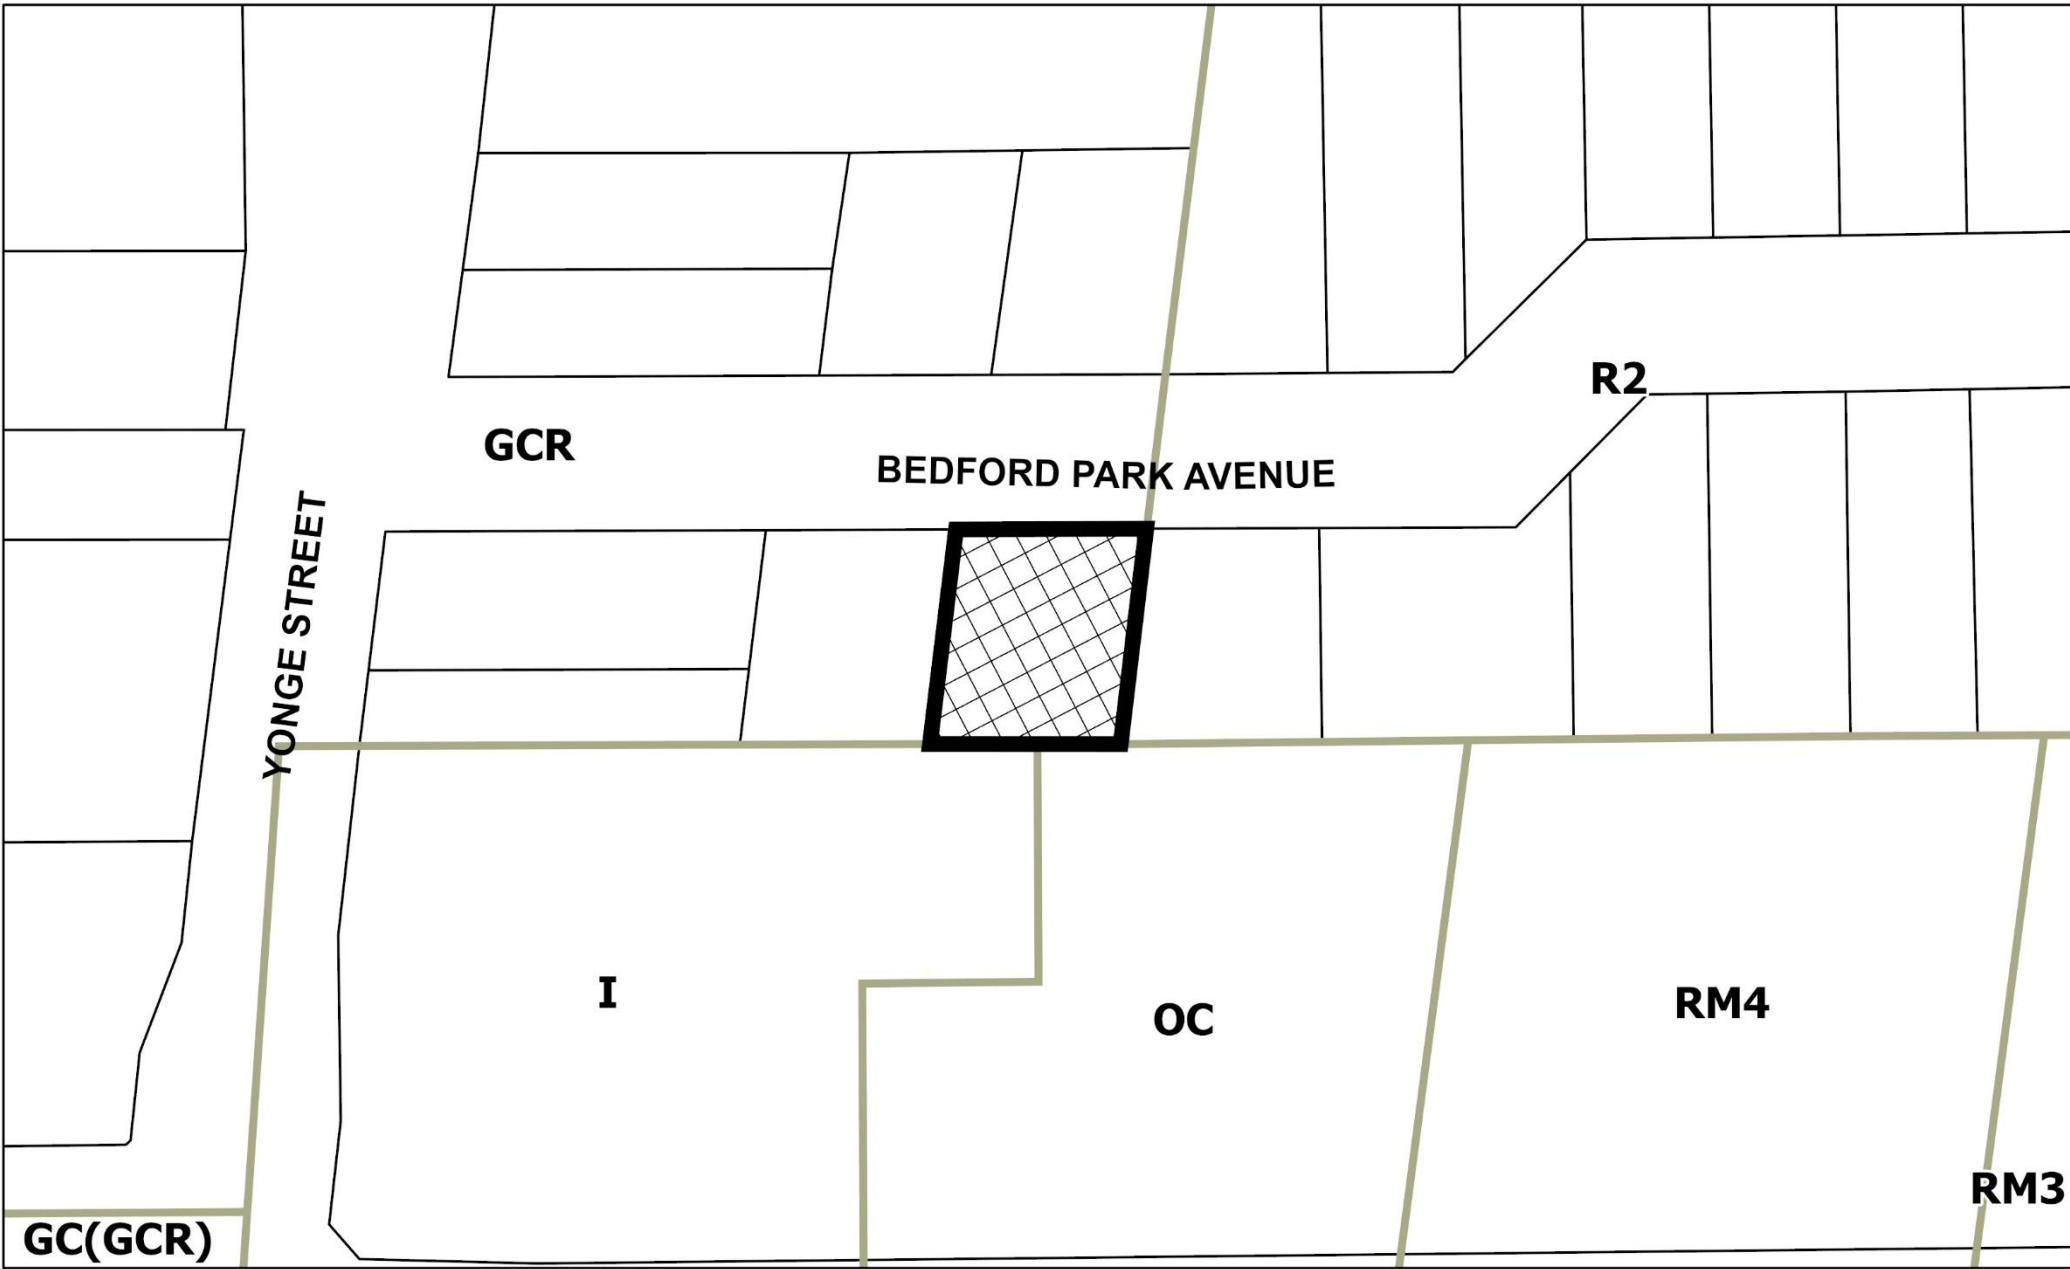

# MAP 3 - EXISTING ZONING

## Legend

Subject Lands

20 Bedford Park Avenue

SRPBS.24.029

BLOCK 18 File NO. D06-20035

CITY OF RICHMOND HILL  
PLANNING AND BUILDING SERVICES  
DEPARTMENT