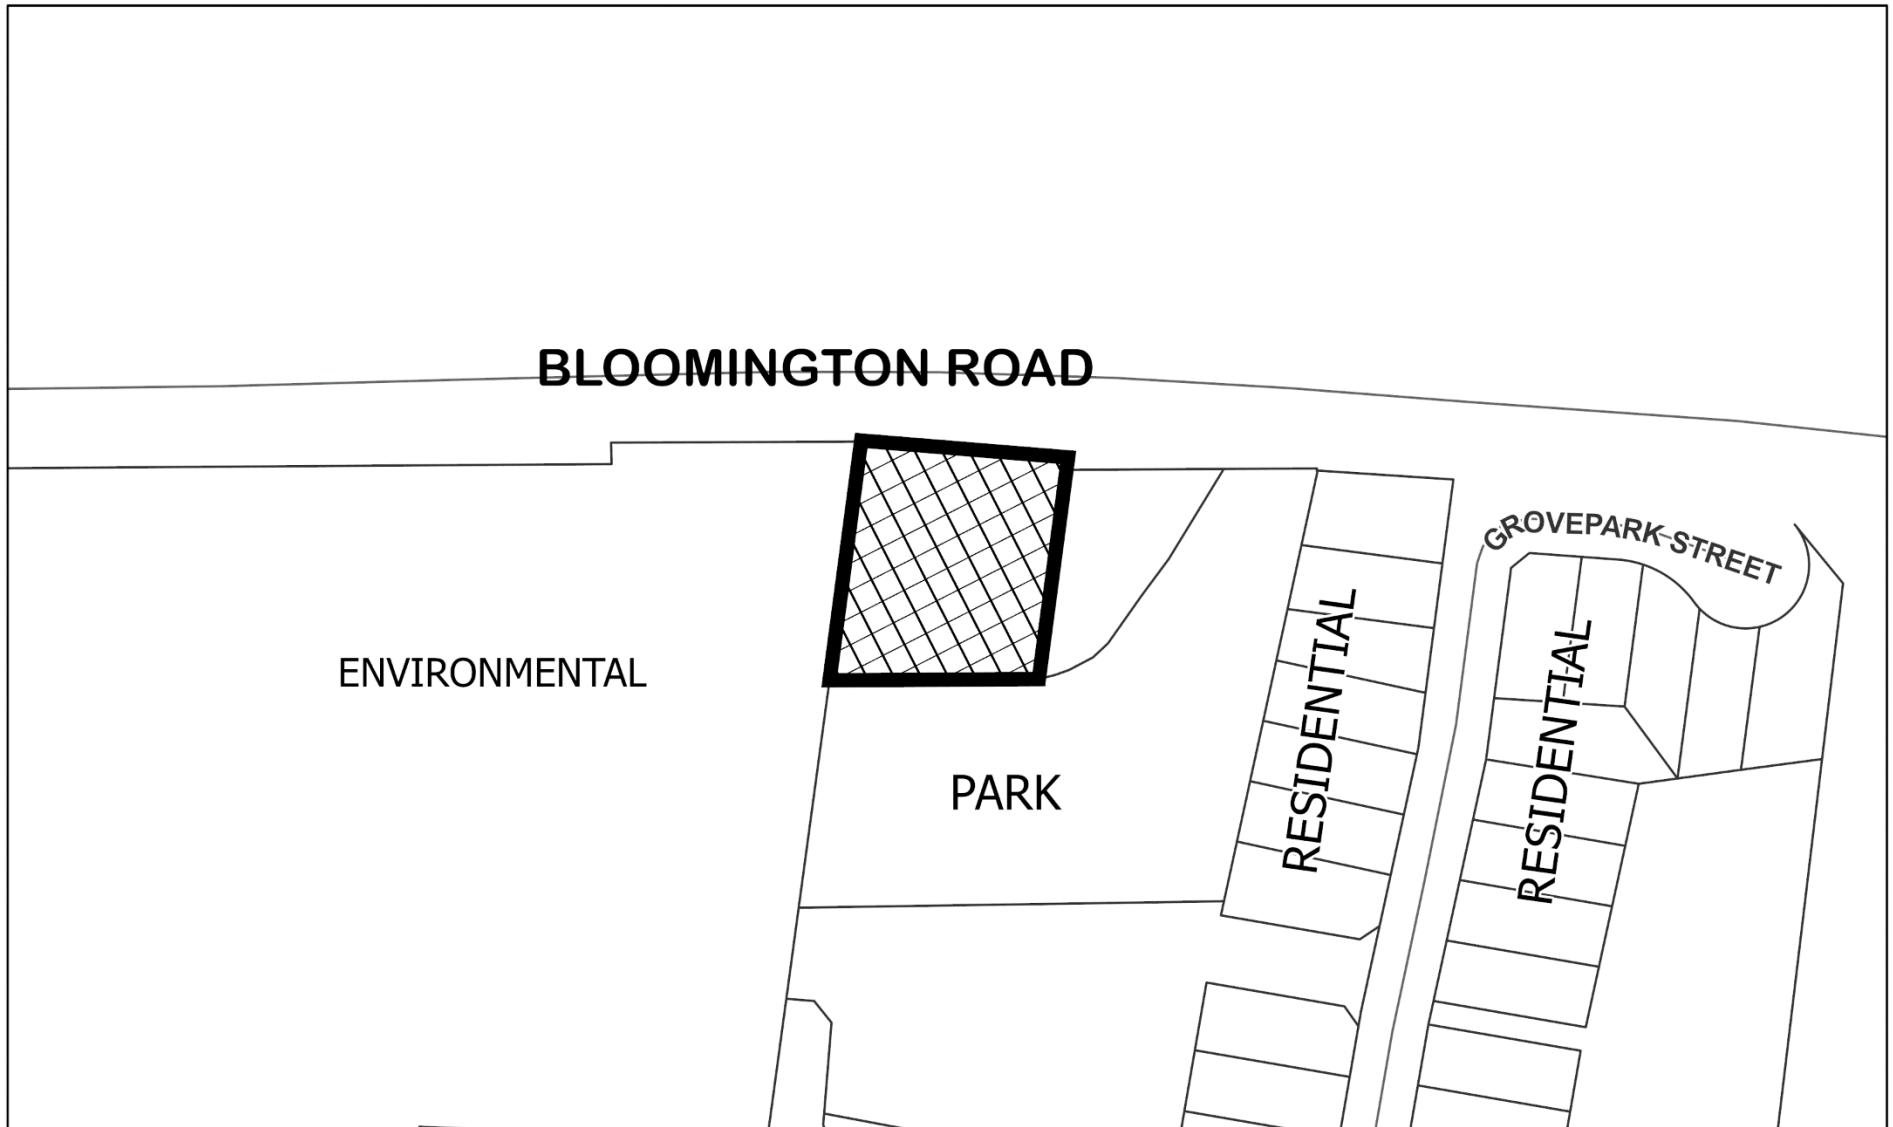

MAP 2 - NEIGHBOURHOOD CONTEXT

Legend

Subject Lands

101 Bloomington Road

MM/KG SRPBS.24.037

BLOCK 1 File NO. OPA-22-0008 and D02-19020

CITY OF RICHMOND HILL
PLANNING AND BUILDING SERVICES
DEPARTMENT