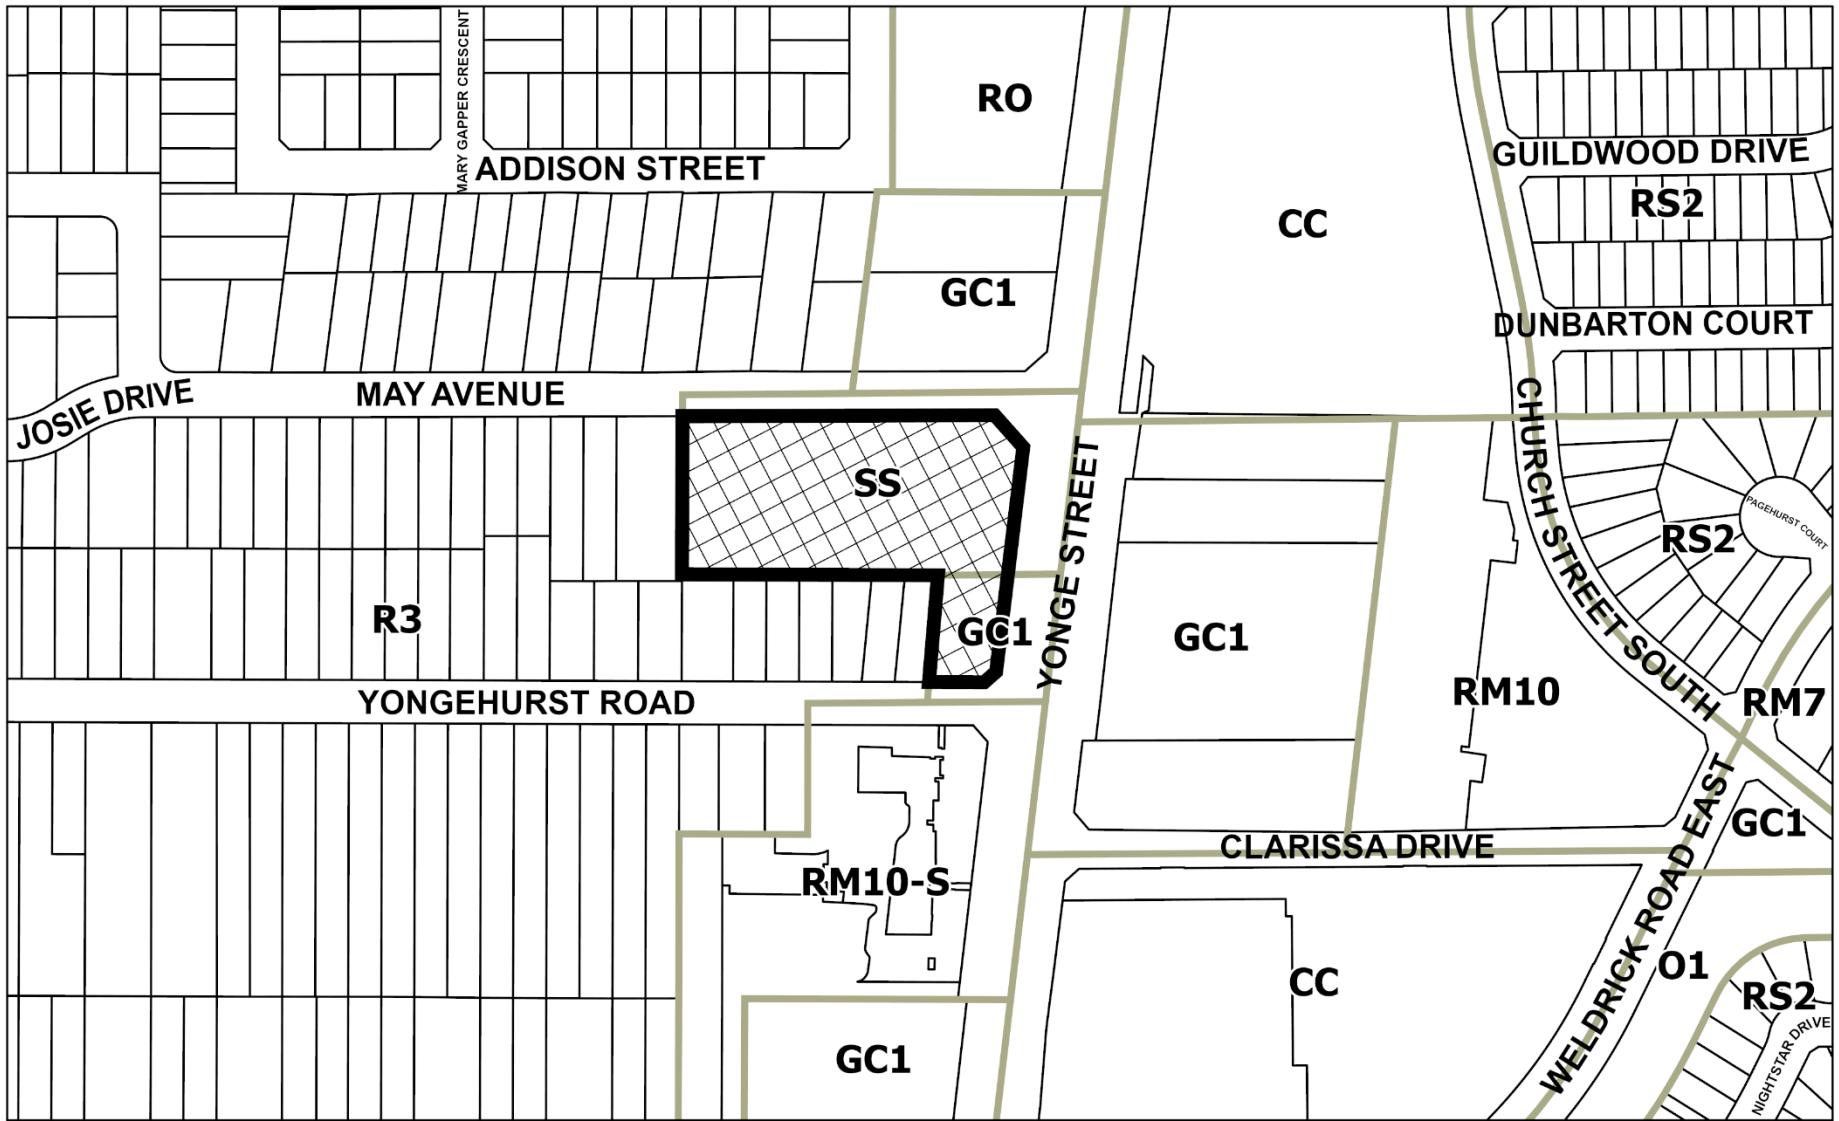

# MAP 3 - EXISTING ZONING

**Legend**

**Subject Lands**

9700 Yonge Street

JF/VC SRPBS.24.041

BLOCK 24 File NO. OPA-22-0006 ZBLA-22-0020 SUB-22-0010

CITY OF RICHMOND HILL  
PLANNING AND BUILDING SERVICES  
DEPARTMENT