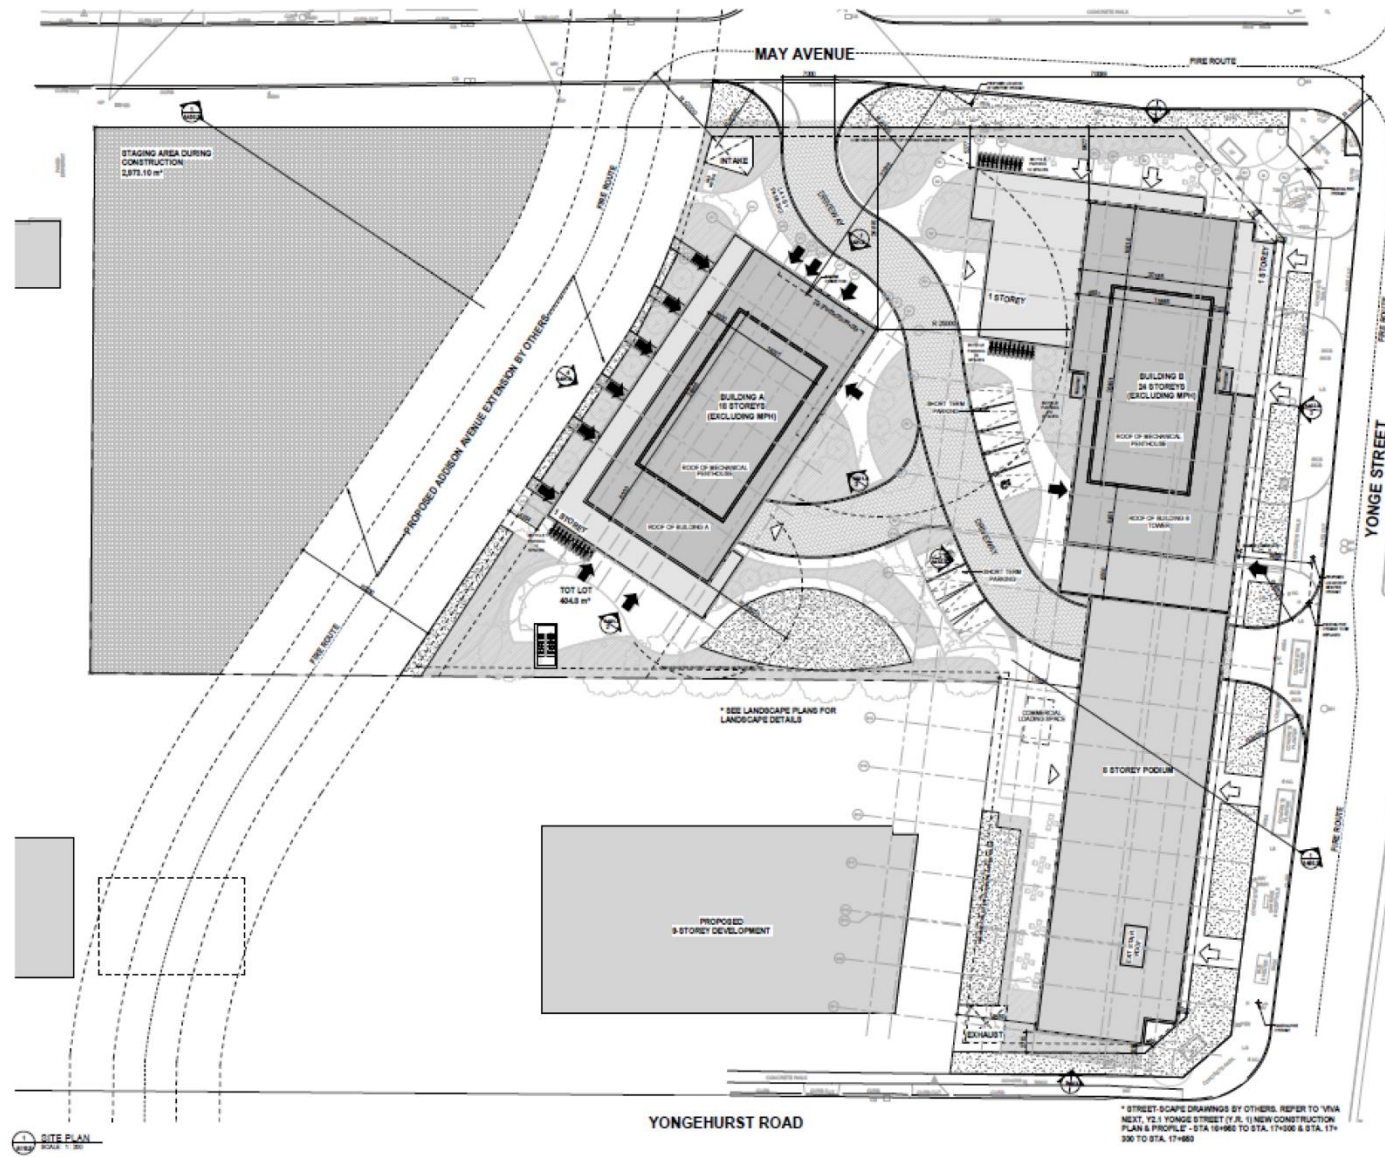

**MAP 6 - ORIGINAL SITE PLAN (2022)**

9700 Yonge Street

JF/VC SRPBS.24.041

BLOCK 24 File NO. OPA-22-0006 ZBLA-22-0020 SUB-22-0010

**CITY OF RICHMOND HILL  
PLANNING AND BUILDING SERVICES  
DEPARTMENT**