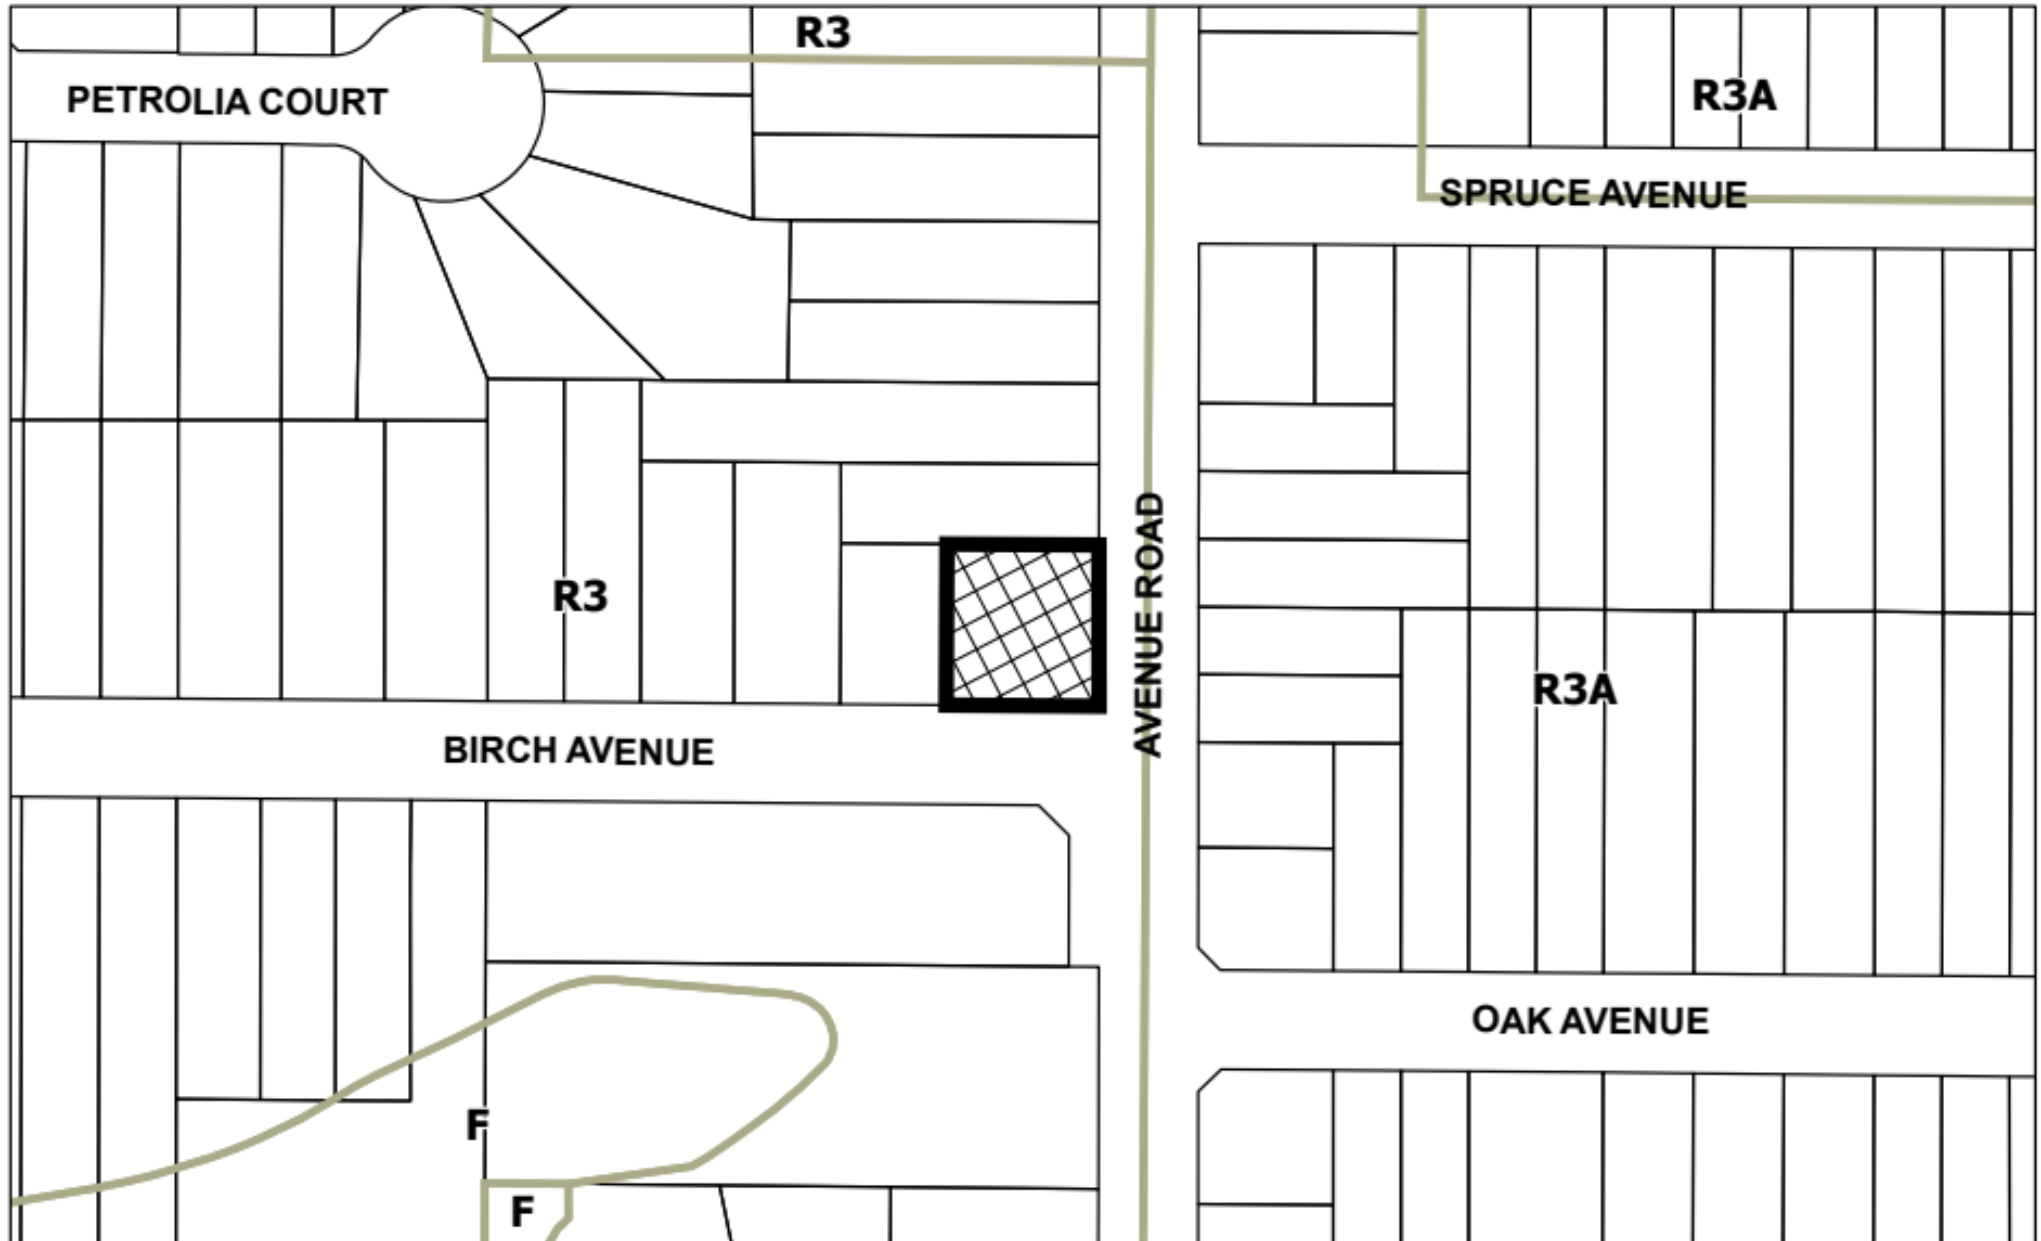

MAP 3 - EXISTING ZONING

Legend

Subject Lands

34 Avenue Road

UJ/AB SRPBS.24.053

BLOCK 25 File NO. ZBLA-23-0001

CITY OF RICHMOND HILL
PLANNING AND BUILDING SERVICES
DEPARTMENT