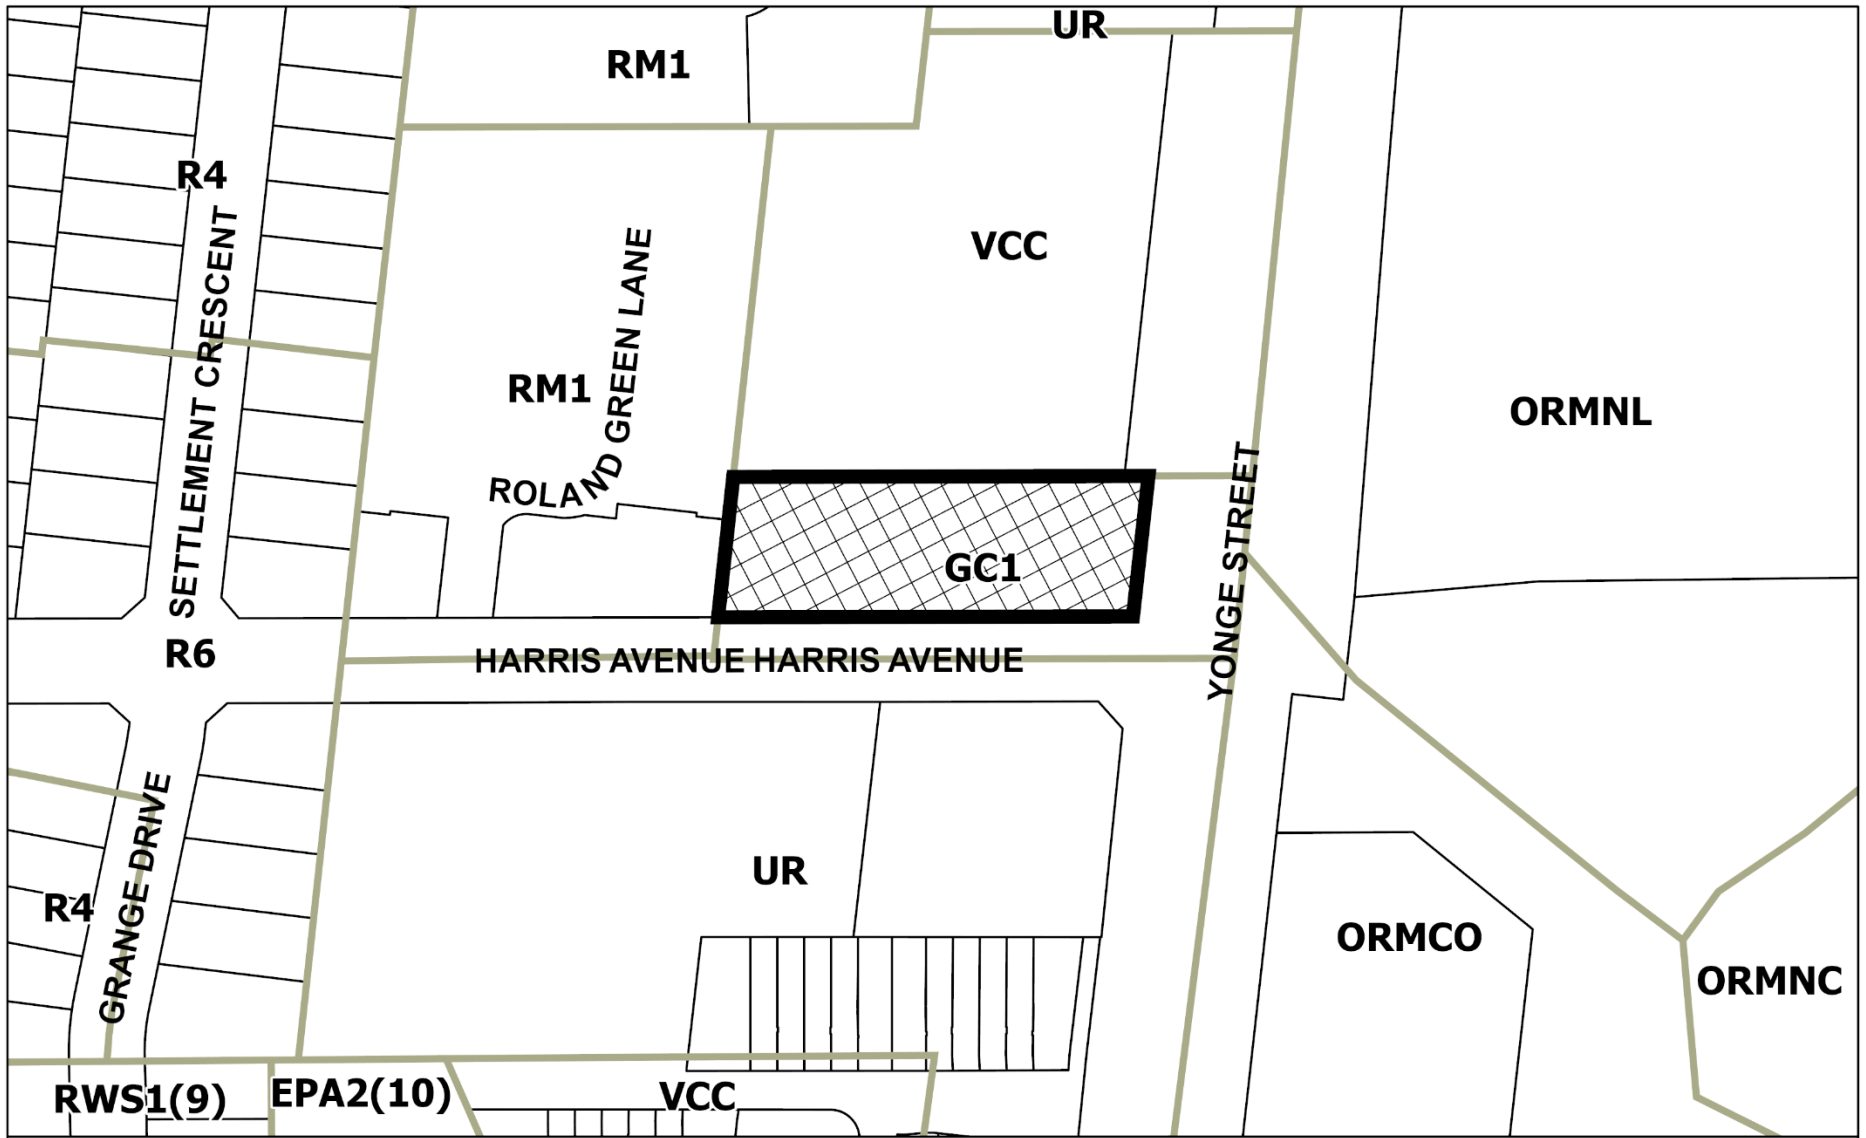

# MAP 3 - EXISTING ZONING

**Legend**

**Subject Lands**

12030 Yonge Street

MM/KG SRPBS.24.008

BLOCK 9 File NO. D01-20017 and D02-20032

**CITY OF RICHMOND HILL  
PLANNING AND BUILDING SERVICES  
DEPARTMENT**