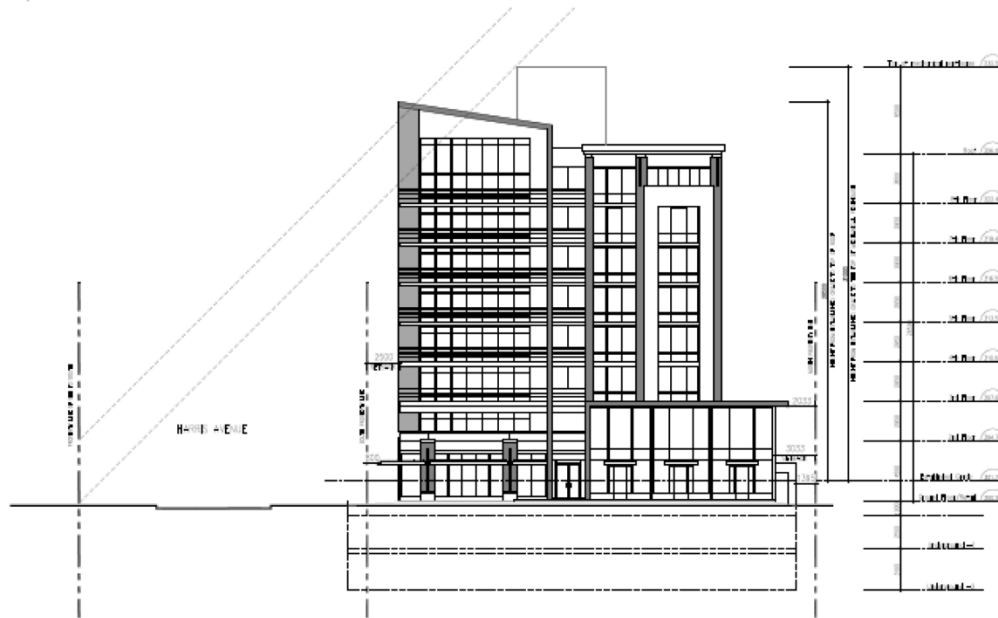

MAP 7 - PROPOSED ELEVATIONS (NORTH AND EAST)

North Elevation

East Elevation

12030 Yonge Street

MM/KG SRPBS.24.008

BLOCK 9 File NO. D01-20017 and D02-20032

CITY OF RICHMOND HILL
PLANNING AND BUILDING SERVICES
DEPARTMENT