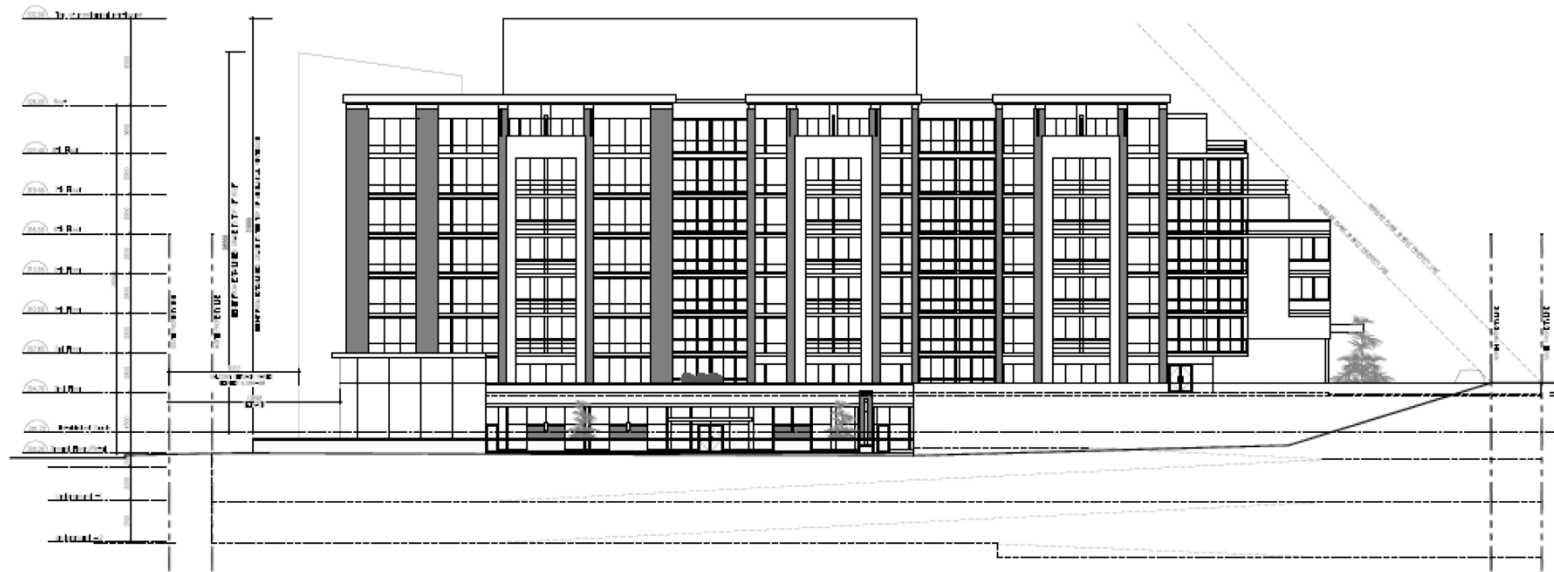

MAP 7 - PROPOSED ELEVATIONS (NORTH AND EAST)

North Elevation

East Elevation

12030 Yonge Street

MM/KG SRPBS.24.008

BLOCK 9 File NO. D01-20017 and D02-20032

CITY OF RICHMOND HILL
PLANNING AND BUILDING SERVICES
DEPARTMENT