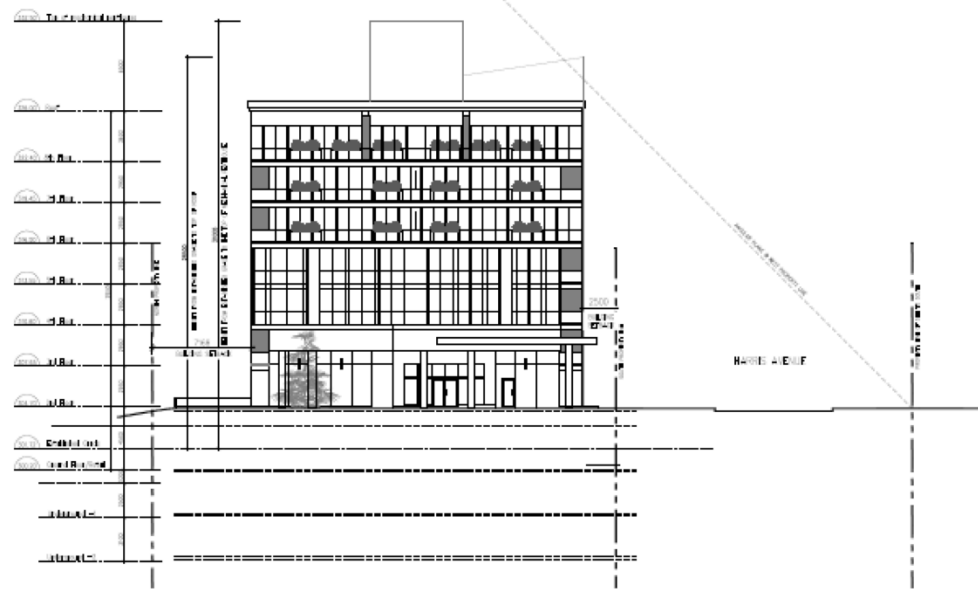

MAP 8 - PROPOSED ELEVATIONS (SOUTH AND WEST)

South Elevation

West Elevation

12030 Yonge Street

MM/KG SRPBS.24.008

BLOCK 9 File NO. D01-20017 and D02-20032

CITY OF RICHMOND HILL
PLANNING AND BUILDING SERVICES
DEPARTMENT