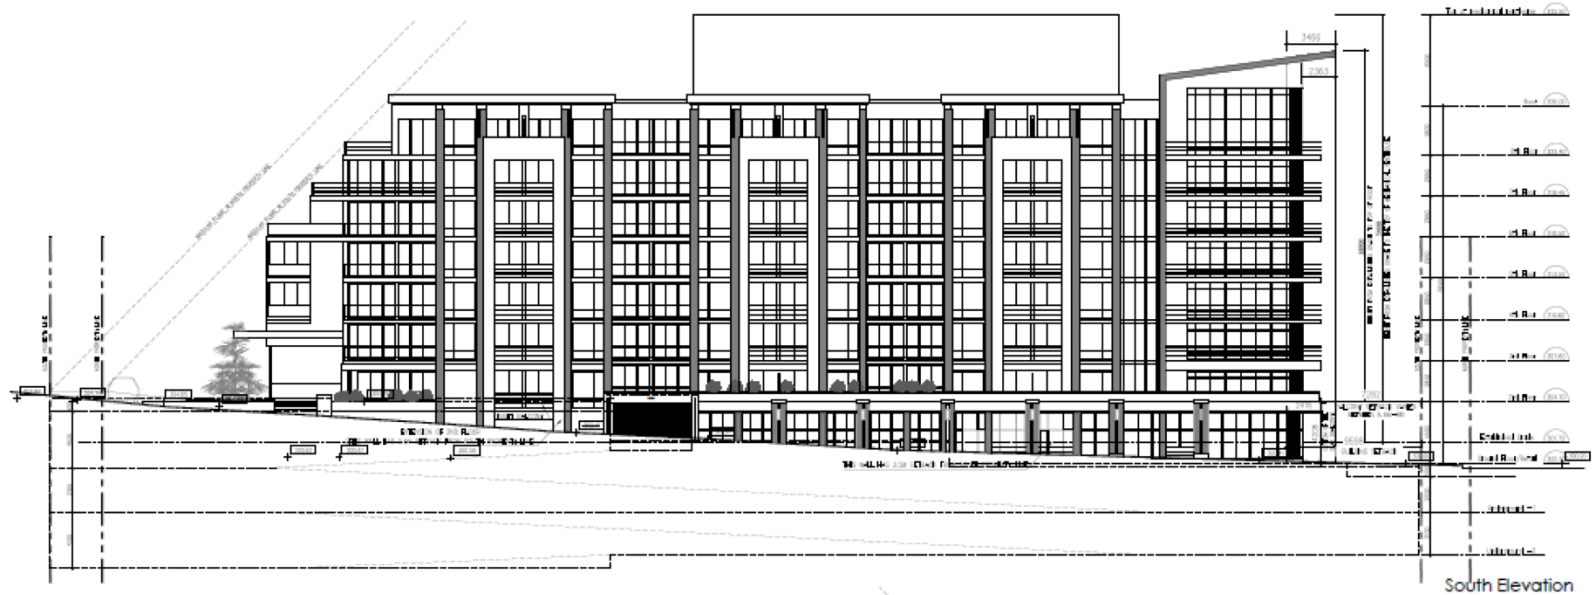

MAP 8 - PROPOSED ELEVATIONS (SOUTH AND WEST)

South Elevation

West Elevation

12030 Yonge Street

MM/KG SRPBS.24.008

BLOCK 9 File NO. D01-20017 and D02-20032

CITY OF RICHMOND HILL
PLANNING AND BUILDING SERVICES
DEPARTMENT