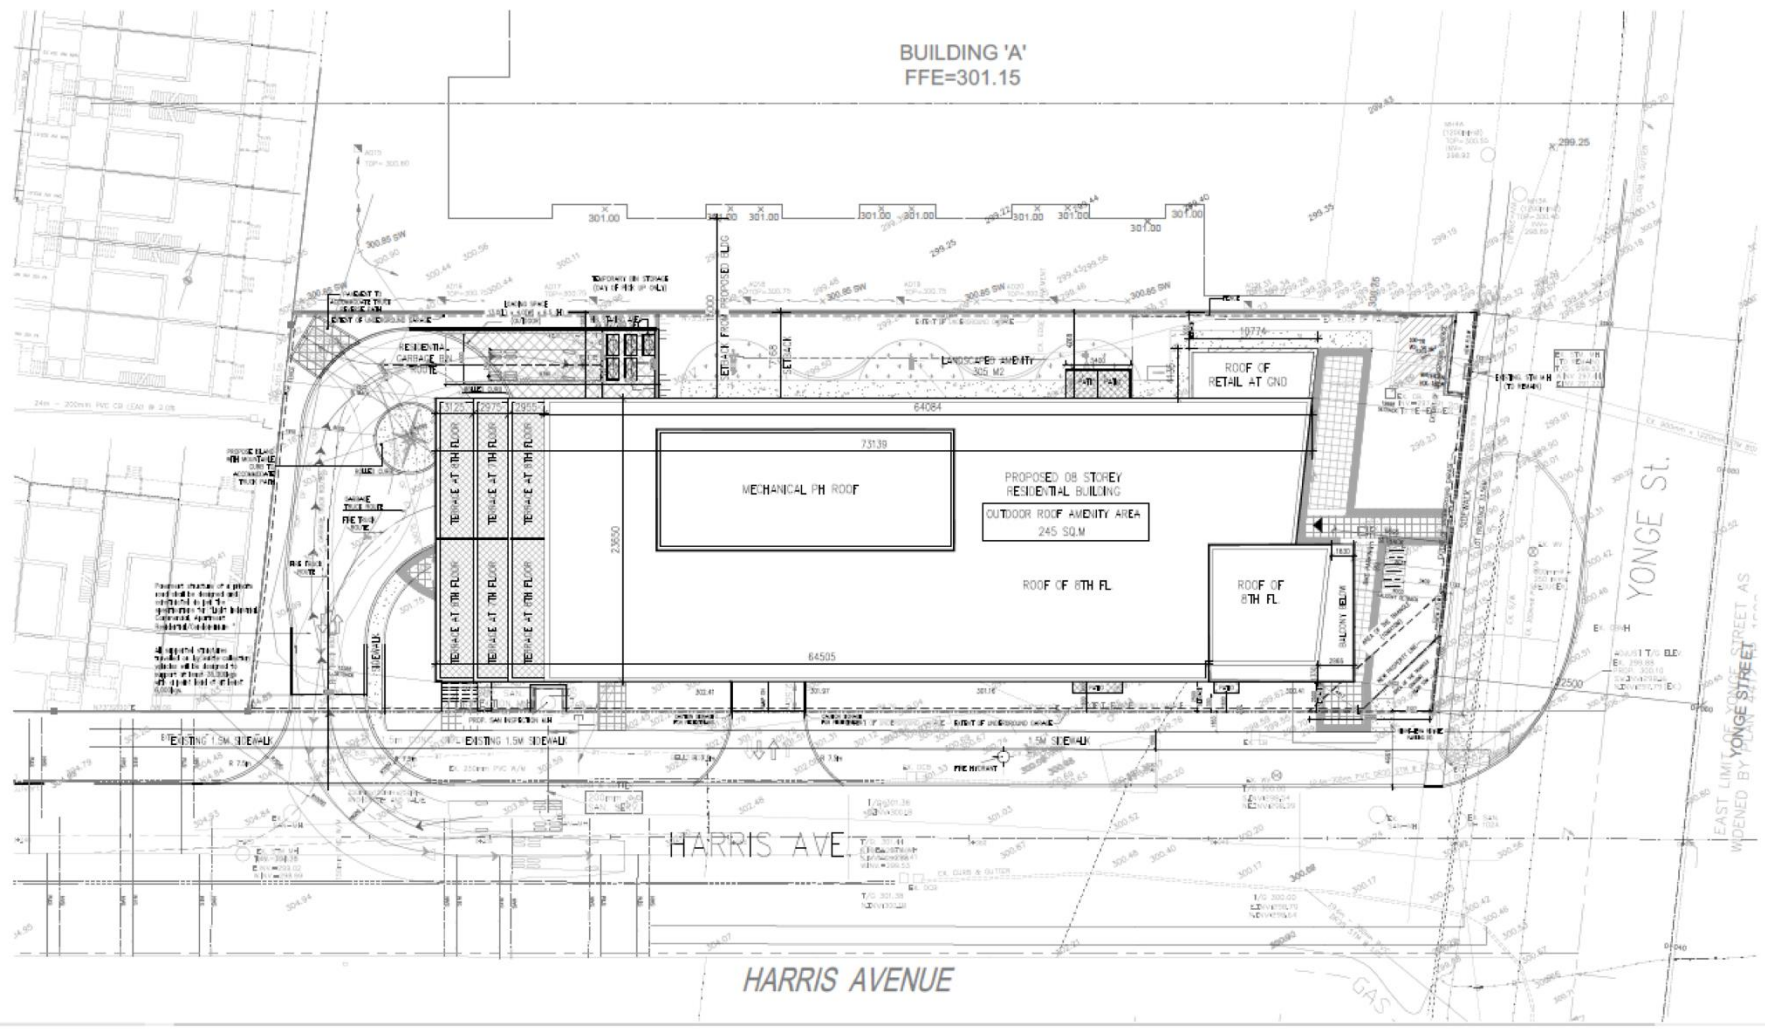

MAP 6 - PROPOSED SITE PLAN

12030 Yonge Street

MM/KG SRPBS.24.008

BLOCK 9 File NO. D01-20017 and D02-20032

CITY OF RICHMOND HILL
PLANNING AND BUILDING SERVICES
DEPARTMENT