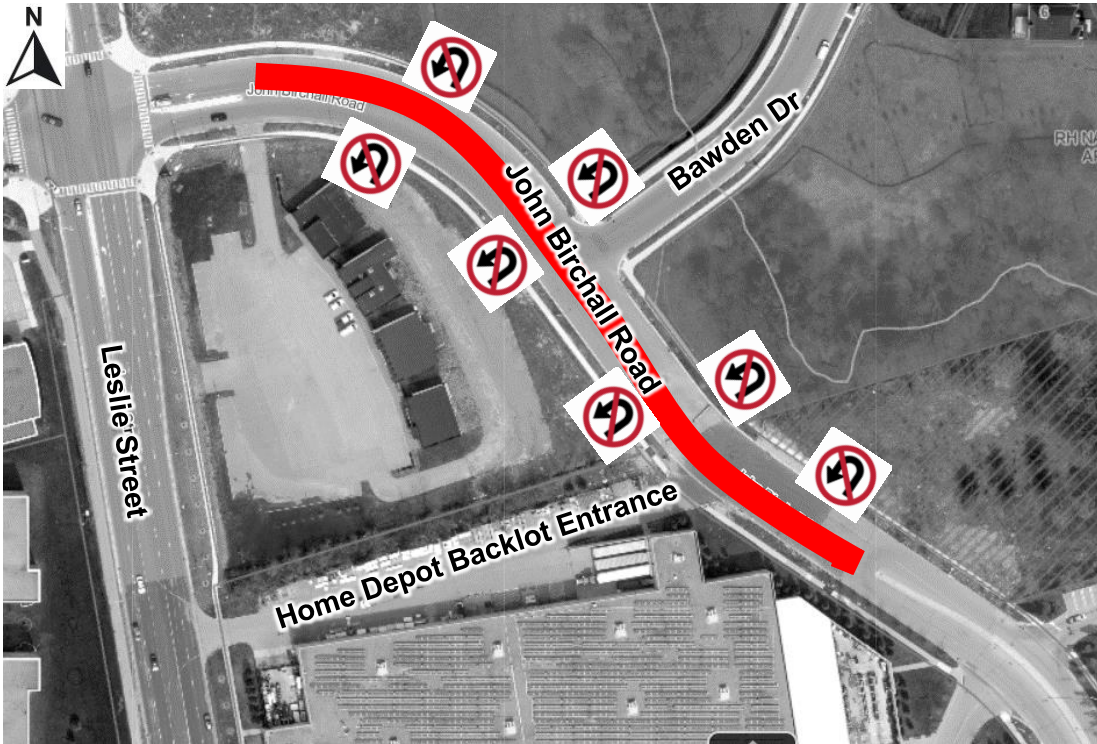

SRIES.24.004 - Attachment # 3
Proposed U-turn Prohibitions
John Birchall Road

Legend:

 **No U-turns**

Disclaimer

This information is provided as a public resource of general information by the City of Richmond Hill. The information is provided for convenience only, and the City of Richmond Hill disclaims any responsibility for content, accuracy, currency or completeness. This is not a plan of survey.

SRIES.24.004 - Attachment # 3

Proposed U-turn Prohibitions

Frank Endean Road

Legend:

 **No U-turns**

Disclaimer

This information is provided as a public resource of general information by the City of Richmond Hill. The information is provided for convenience only, and the City of Richmond Hill disclaims any responsibility for content, accuracy, currency or completeness. This is not a plan of survey.