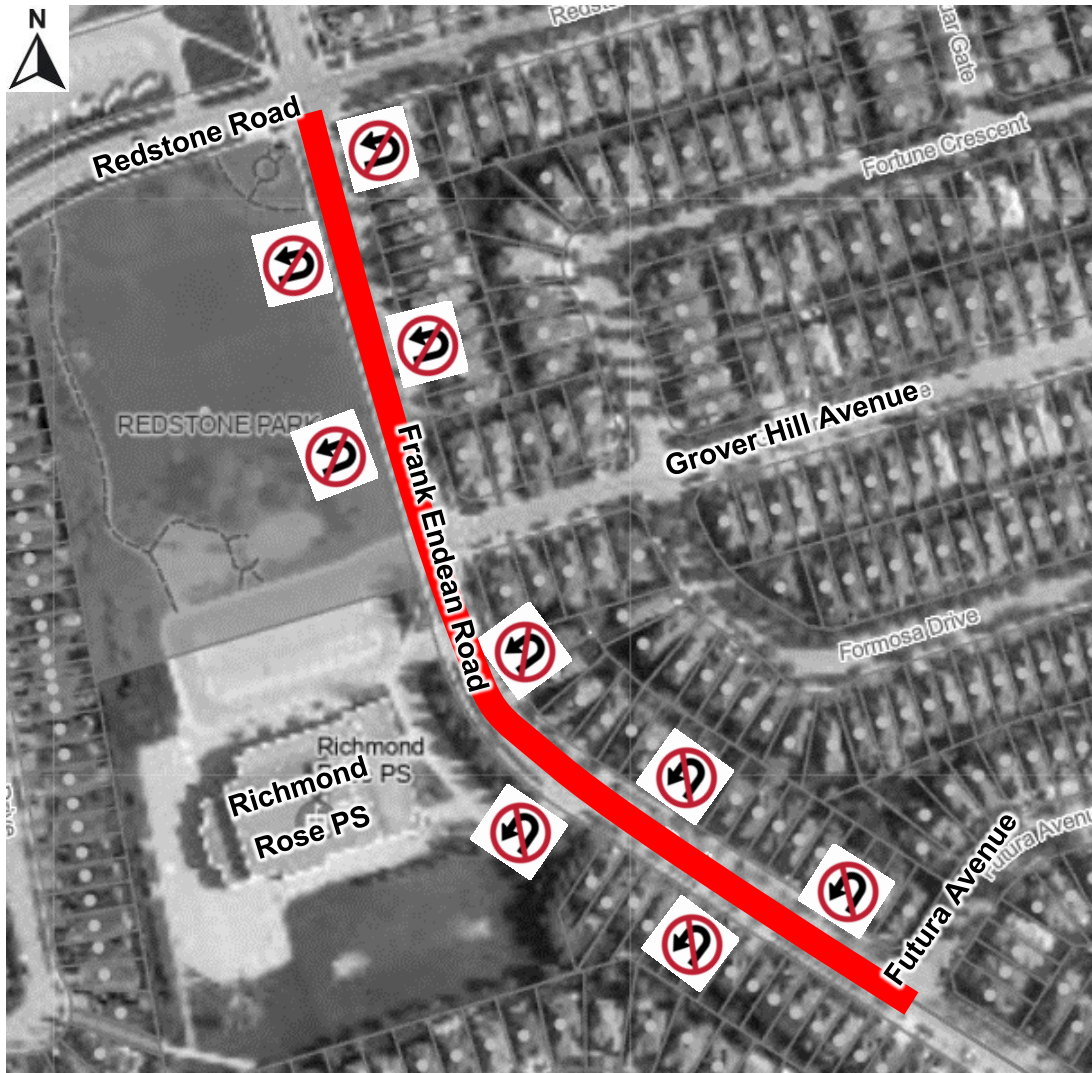

SRIES.24.004 - Attachment # 3
Proposed U-turn Prohibitions
John Birchall Road

Legend:

 **No U-turns**

Disclaimer

This information is provided as a public resource of general information by the City of Richmond Hill. The information is provided for convenience only, and the City of Richmond Hill disclaims any responsibility for content, accuracy, currency or completeness. This is not a plan of survey.

SRIES.24.004 - Attachment # 3

Proposed U-turn Prohibitions

Frank Endean Road

Legend:

 **No U-turns**

Disclaimer

This information is provided as a public resource of general information by the City of Richmond Hill. The information is provided for convenience only, and the City of Richmond Hill disclaims any responsibility for content, accuracy, currency or completeness. This is not a plan of survey.