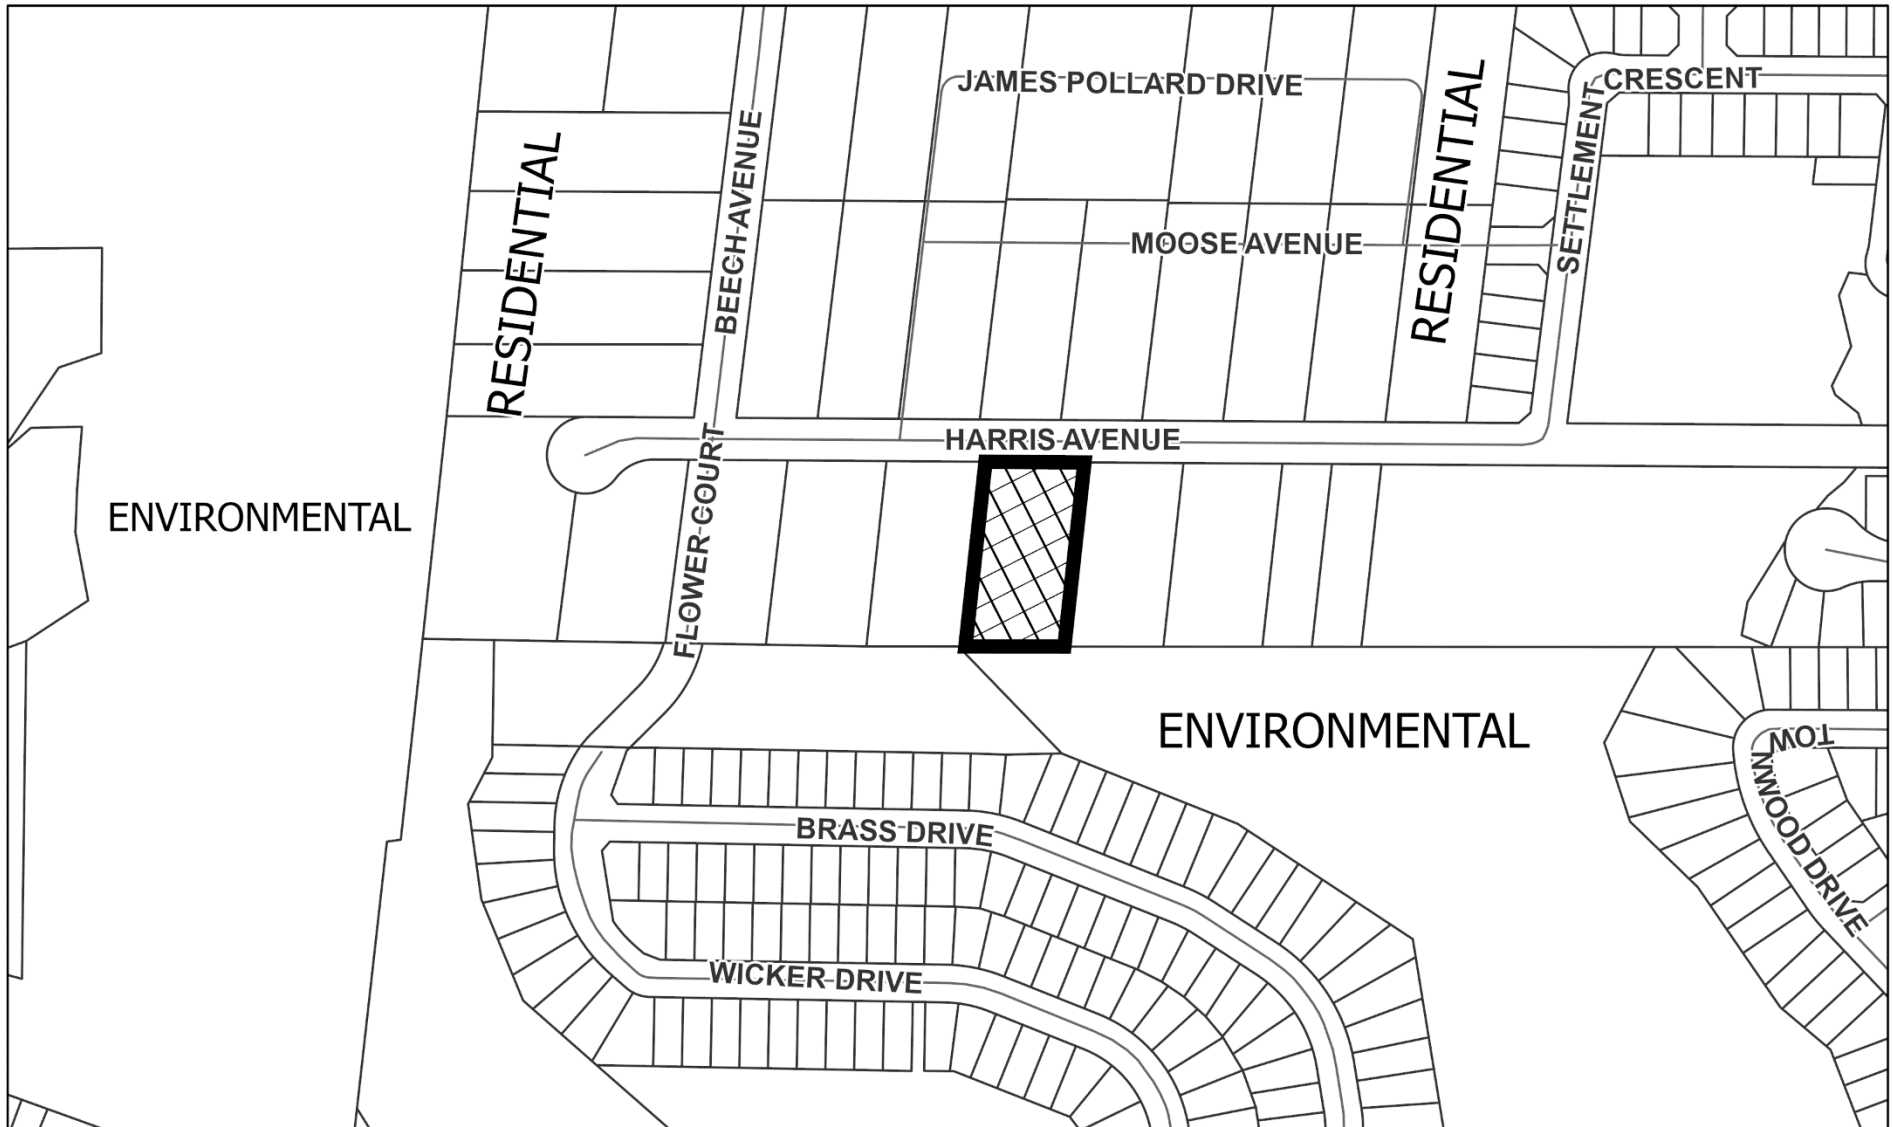

MAP 2 - NEIGHBOURHOOD CONTEXT

Legend

Subject Lands

257 Harris Avenue

MM/KG SRPBS.24.072

BLOCK 9 File NO. ZBLA-24-0001

CITY OF RICHMOND HILL
PLANNING AND BUILDING SERVICES
DEPARTMENT