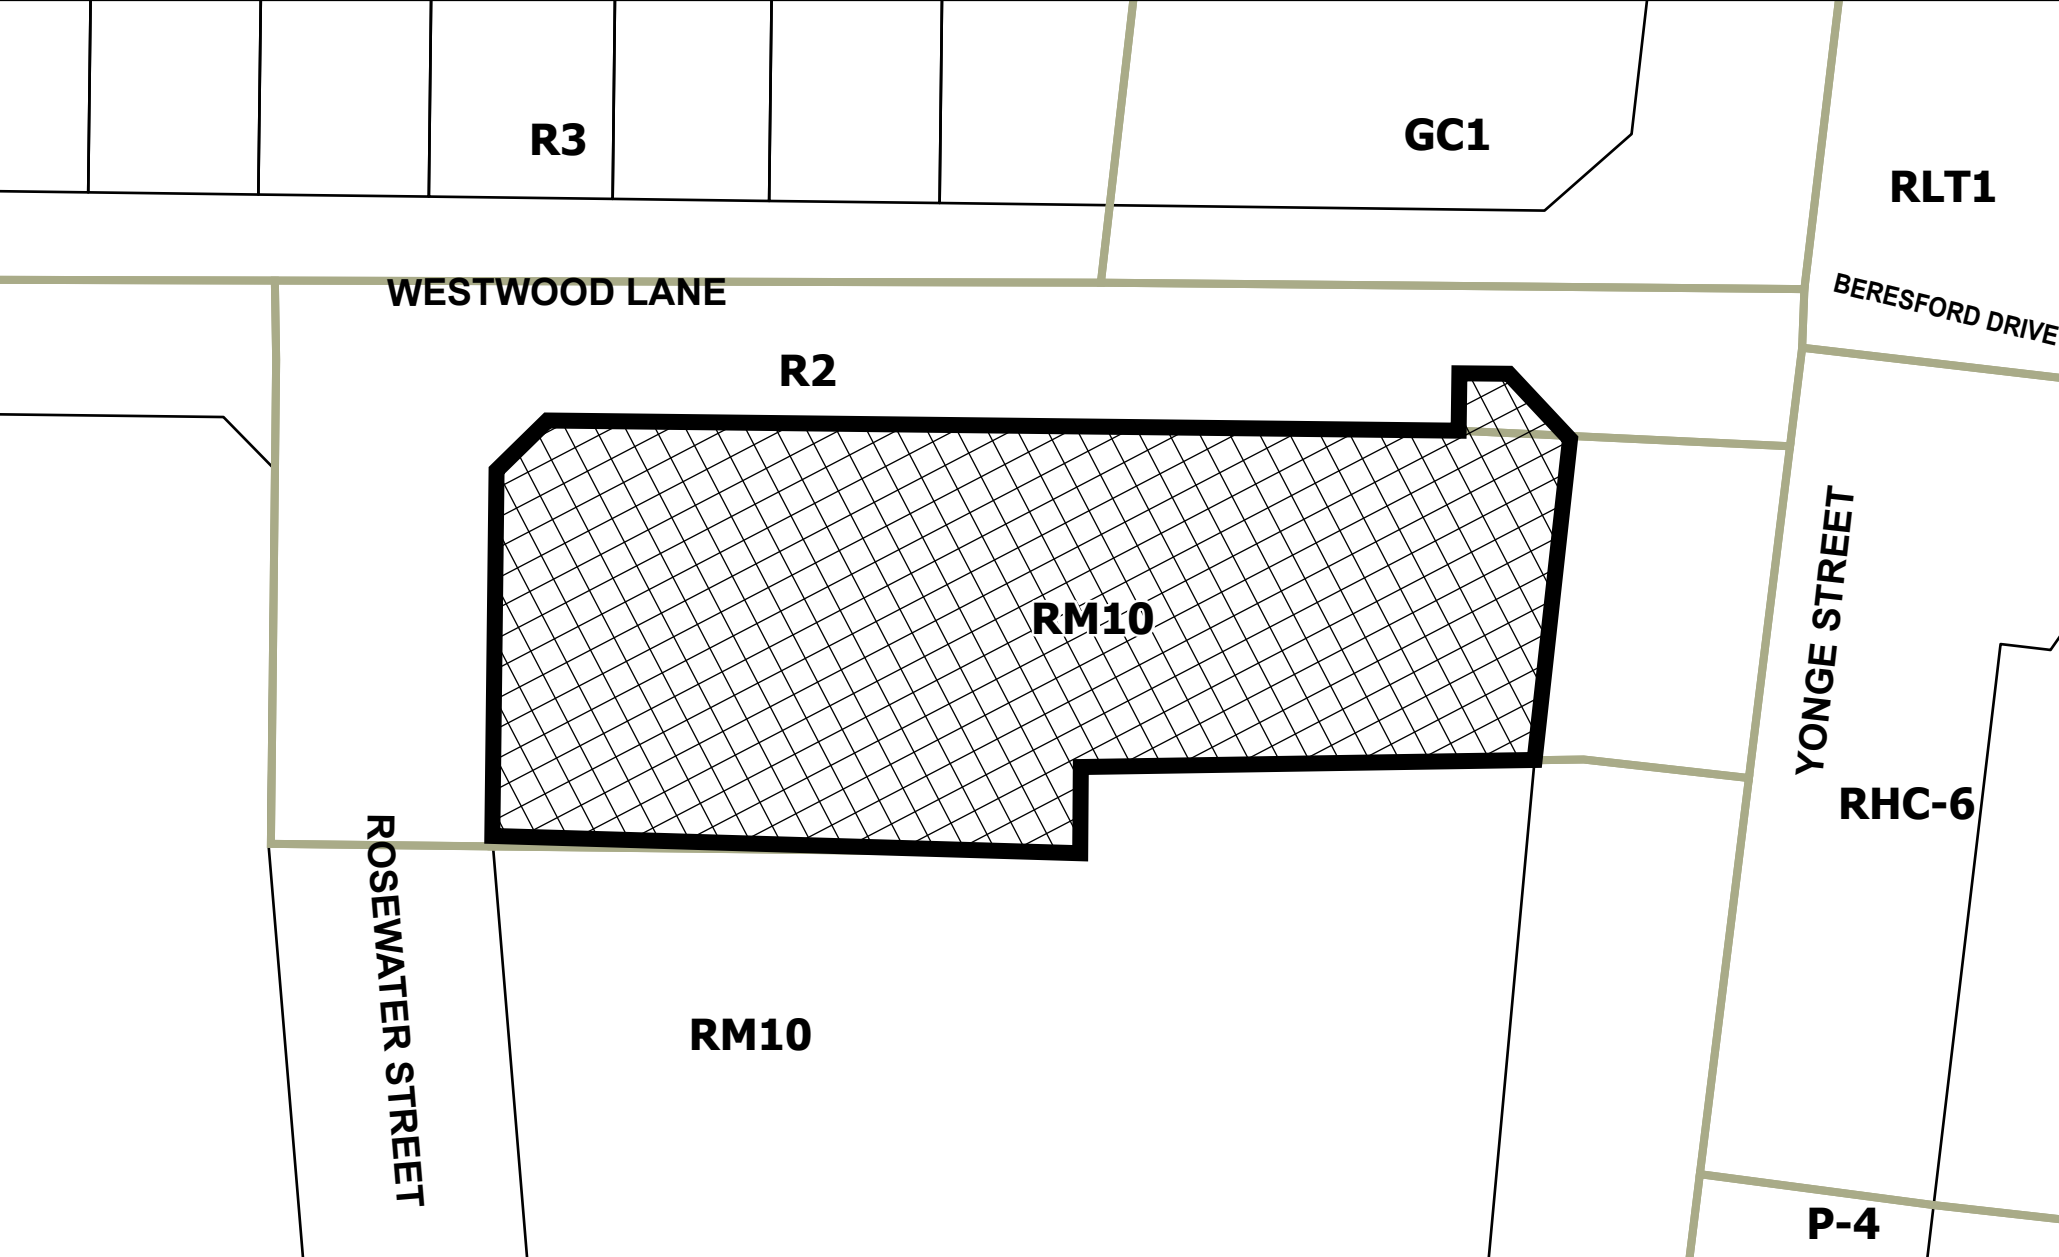

MAP 5 - EXISTING ZONING

Legend

 Subject Lands

8888 Yonge Street

FT/AB SRCM.24.04

BLOCK 25 File NO. CON-24-0005

CITY OF RICHMOND HILL
RICHMOND HILL CENTRE
AND ECONOMIC DEVELOPMENT