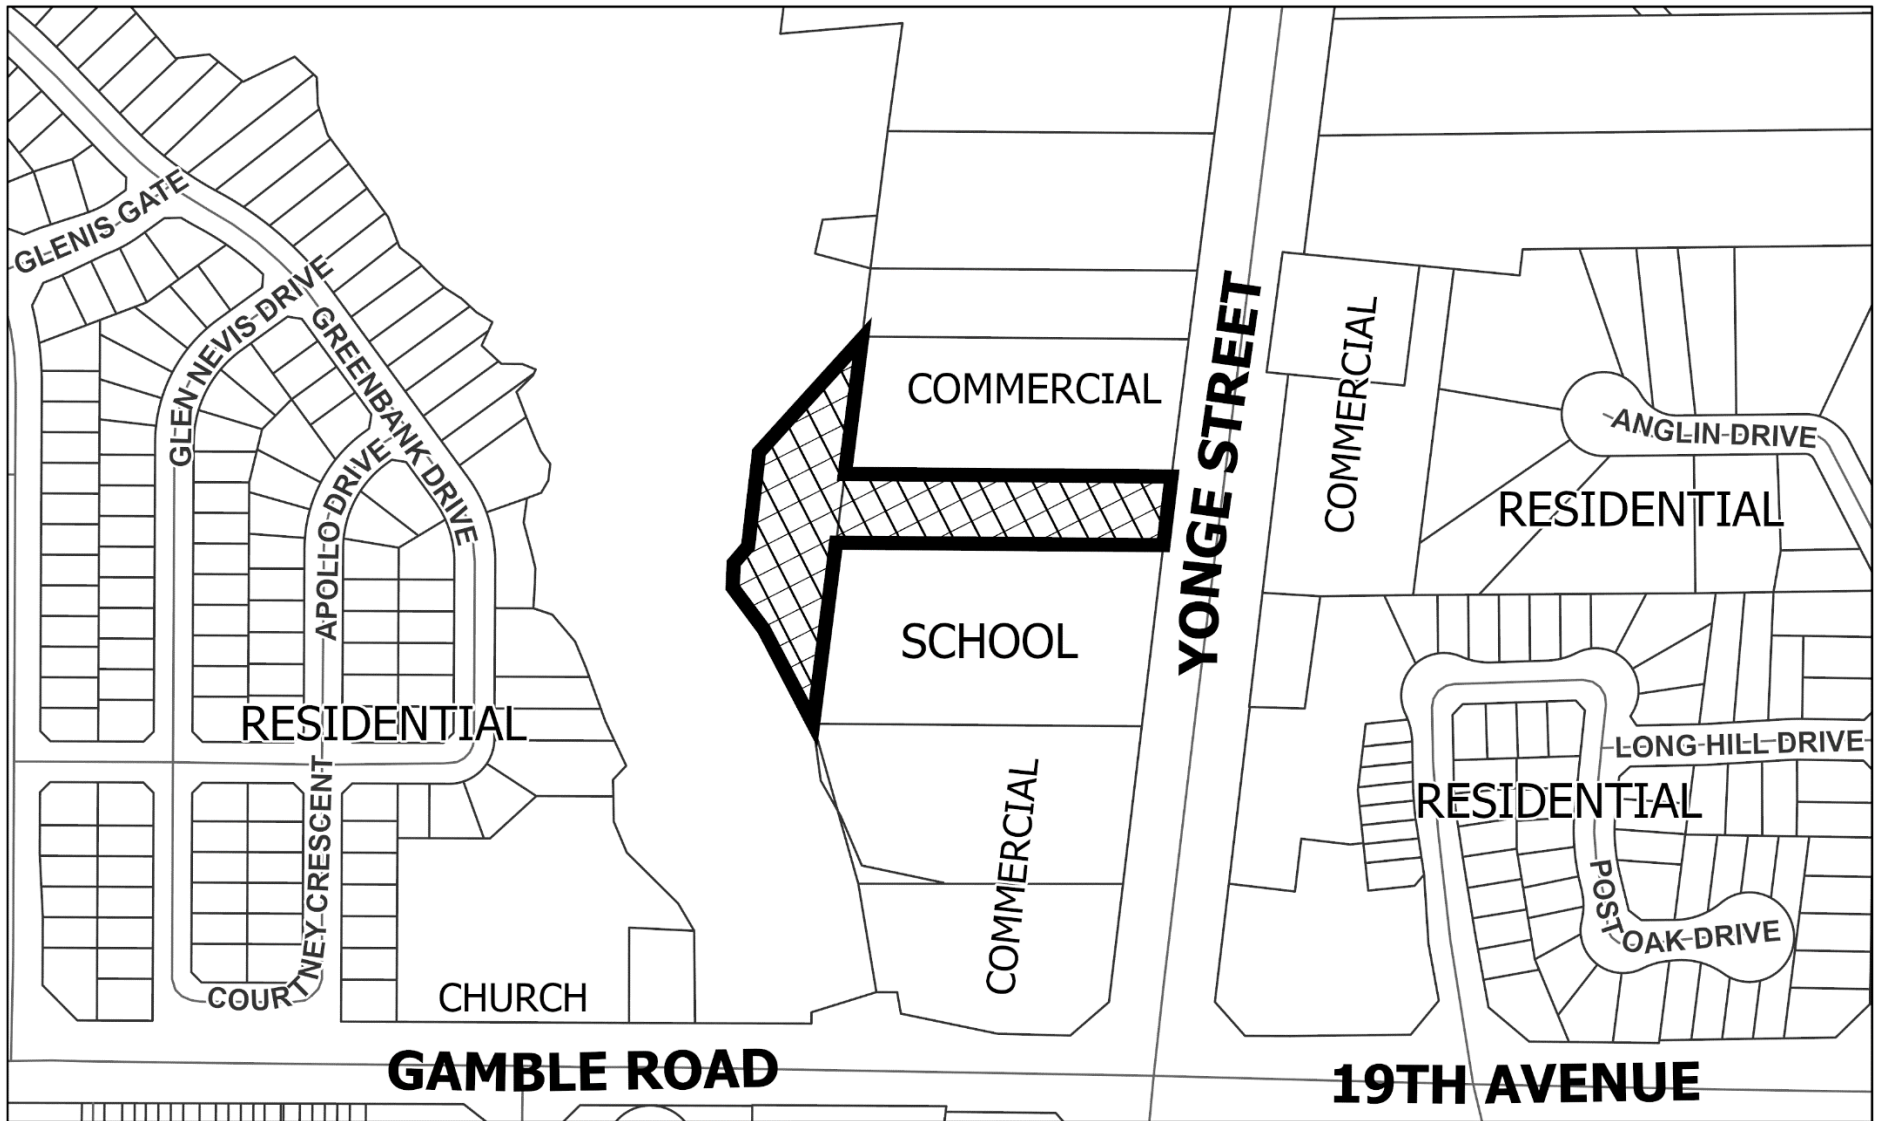

MAP 2 - NEIGHBOURHOOD CONTEXT

Legend

Subject Lands

11592 Yonge Street

SK/VC SRPBS.24.068

BLOCK 9 File NO. ZBLA-23-0004 and ZBLA-23-0007

CITY OF RICHMOND HILL
PLANNING AND BUILDING SERVICES
DEPARTMENT