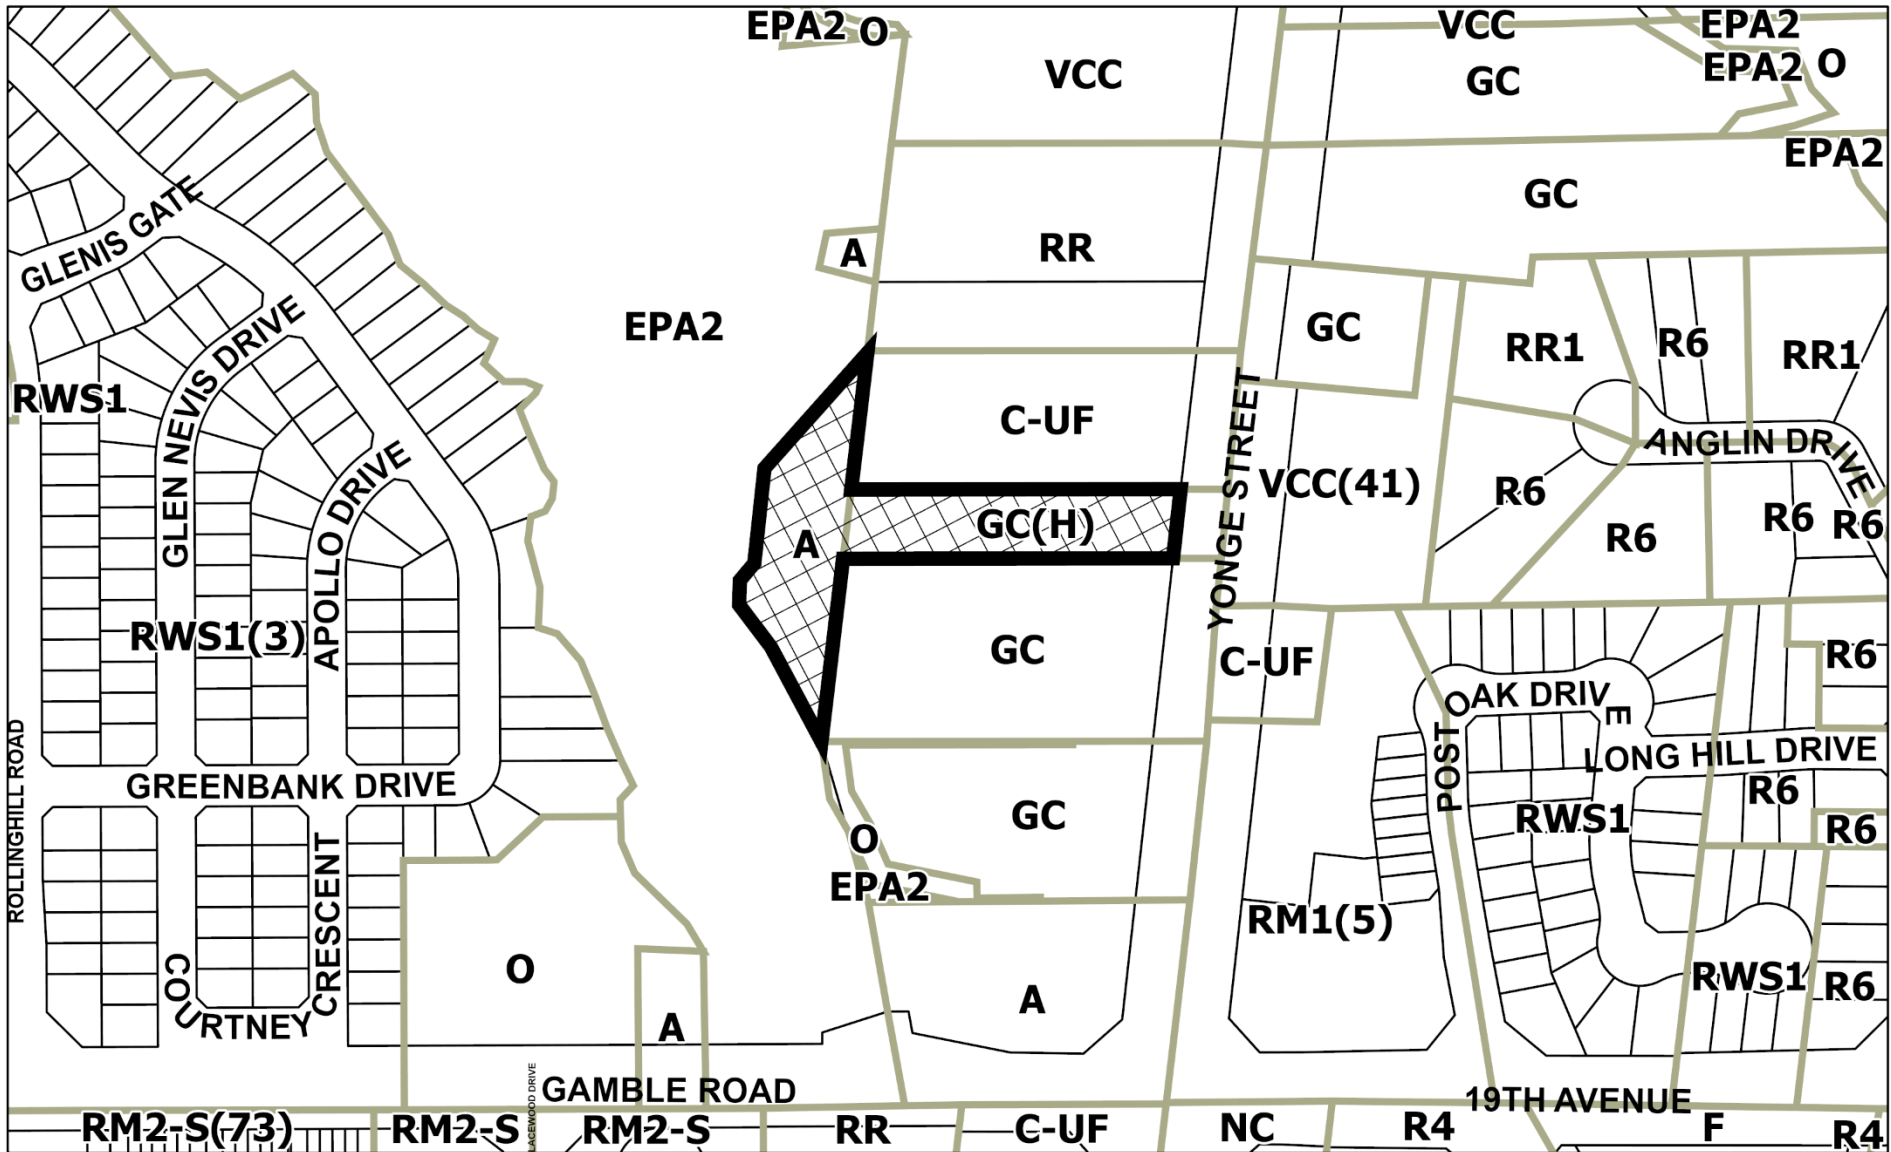

MAP 4 - EXISTING ZONING

Legend

Subject Lands

11592 Yonge Street

SK/VC SRPBS.24.068

BLOCK 9 File NO. ZBLA-23-0004 and ZBLA-23-0007

CITY OF RICHMOND HILL
PLANNING AND BUILDING SERVICES
DEPARTMENT