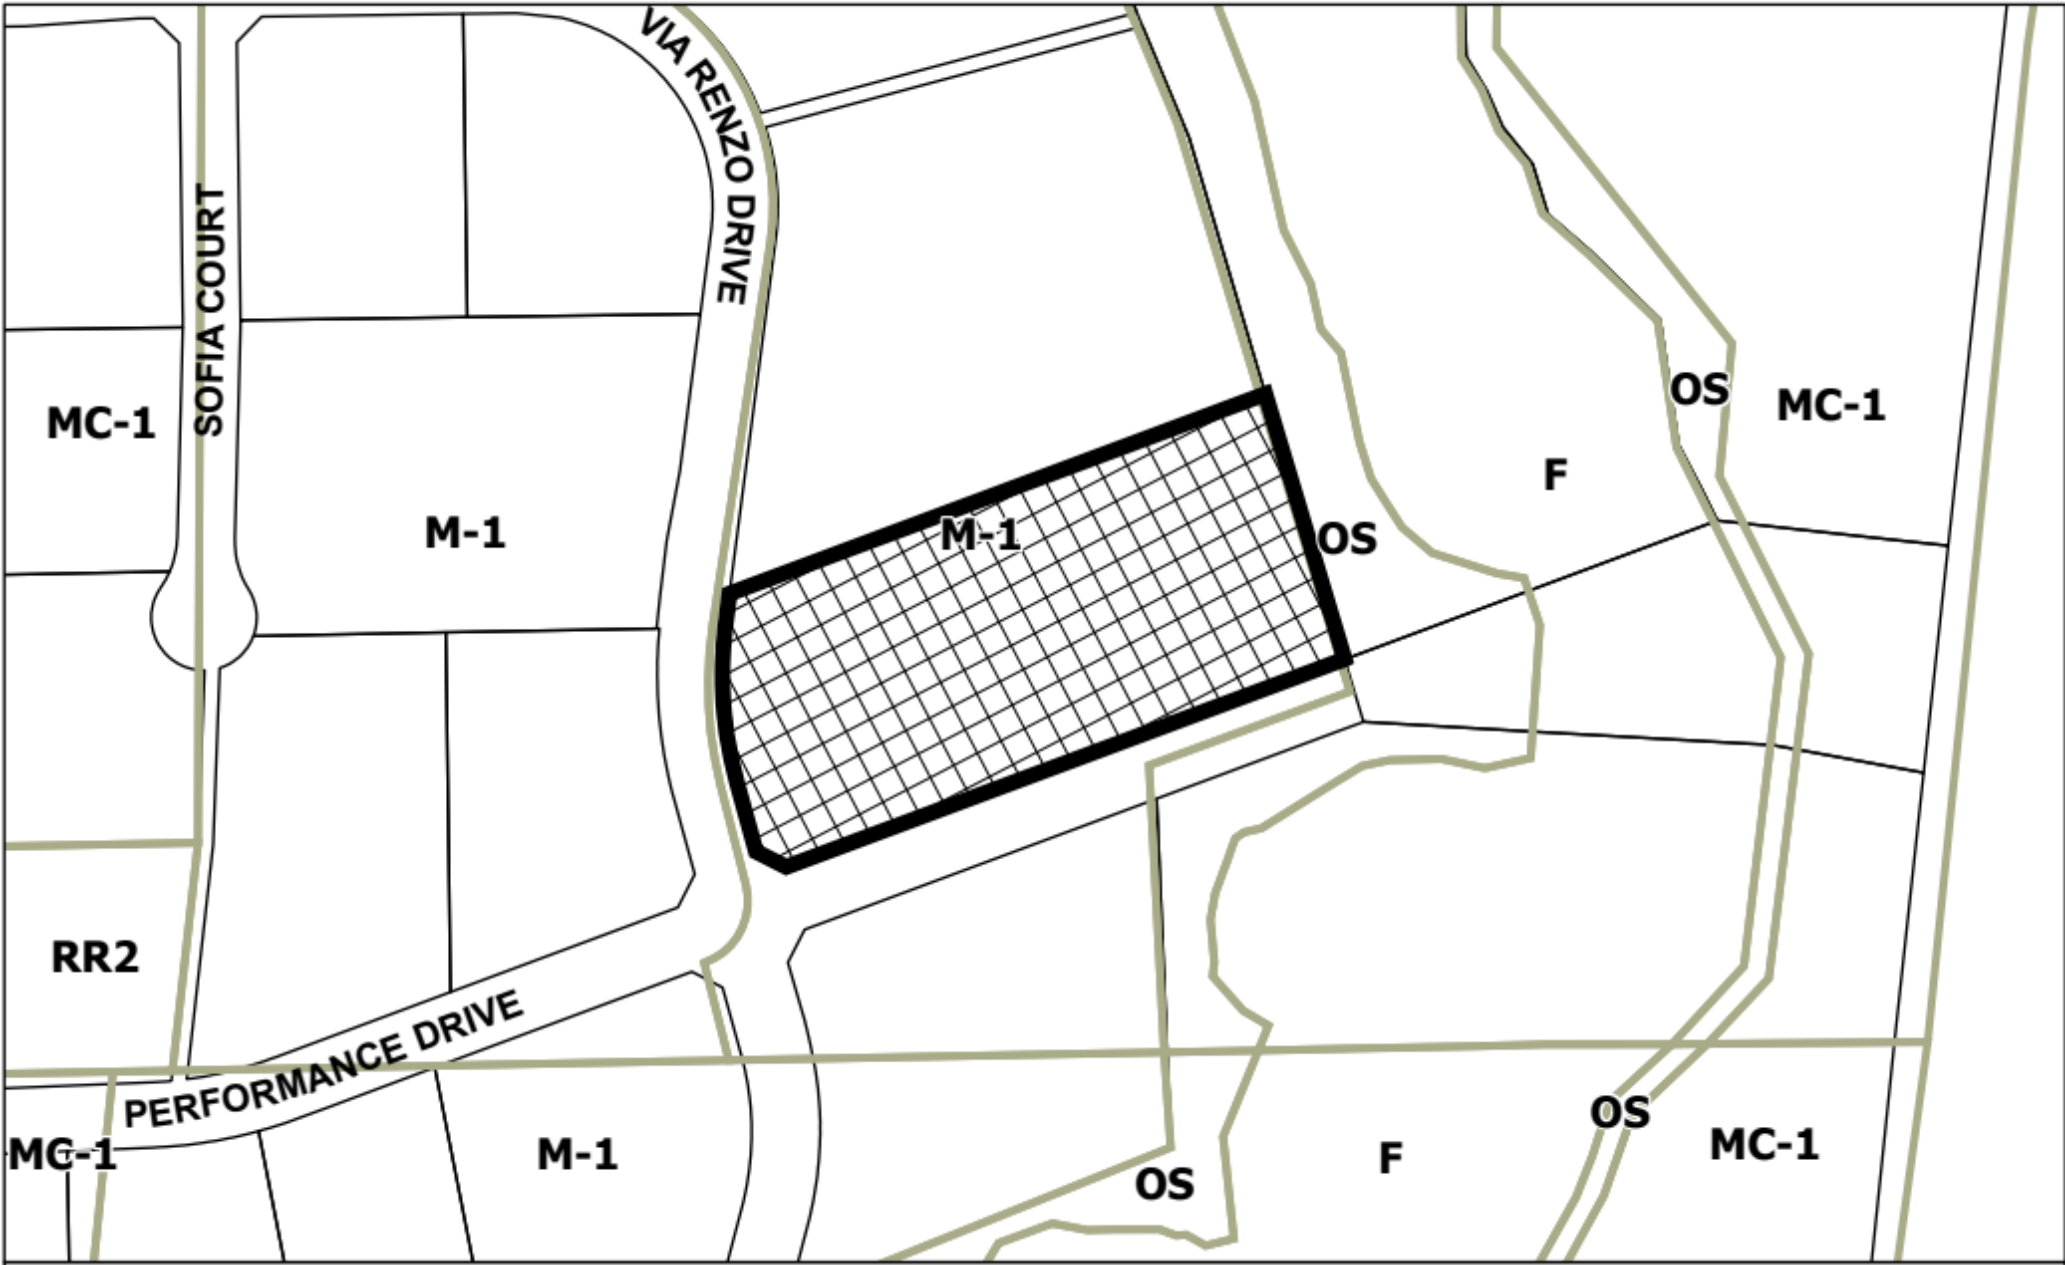

MAP 2 - EXISTING ZONING

Legend

Subject Lands

130 Performance Drive

UJ/VC SRPBS.24.050

BLOCK 20 File NO. CON-23-0002

CITY OF RICHMOND HILL
PLANNING AND BUILDING SERVICES
DEPARTMENT