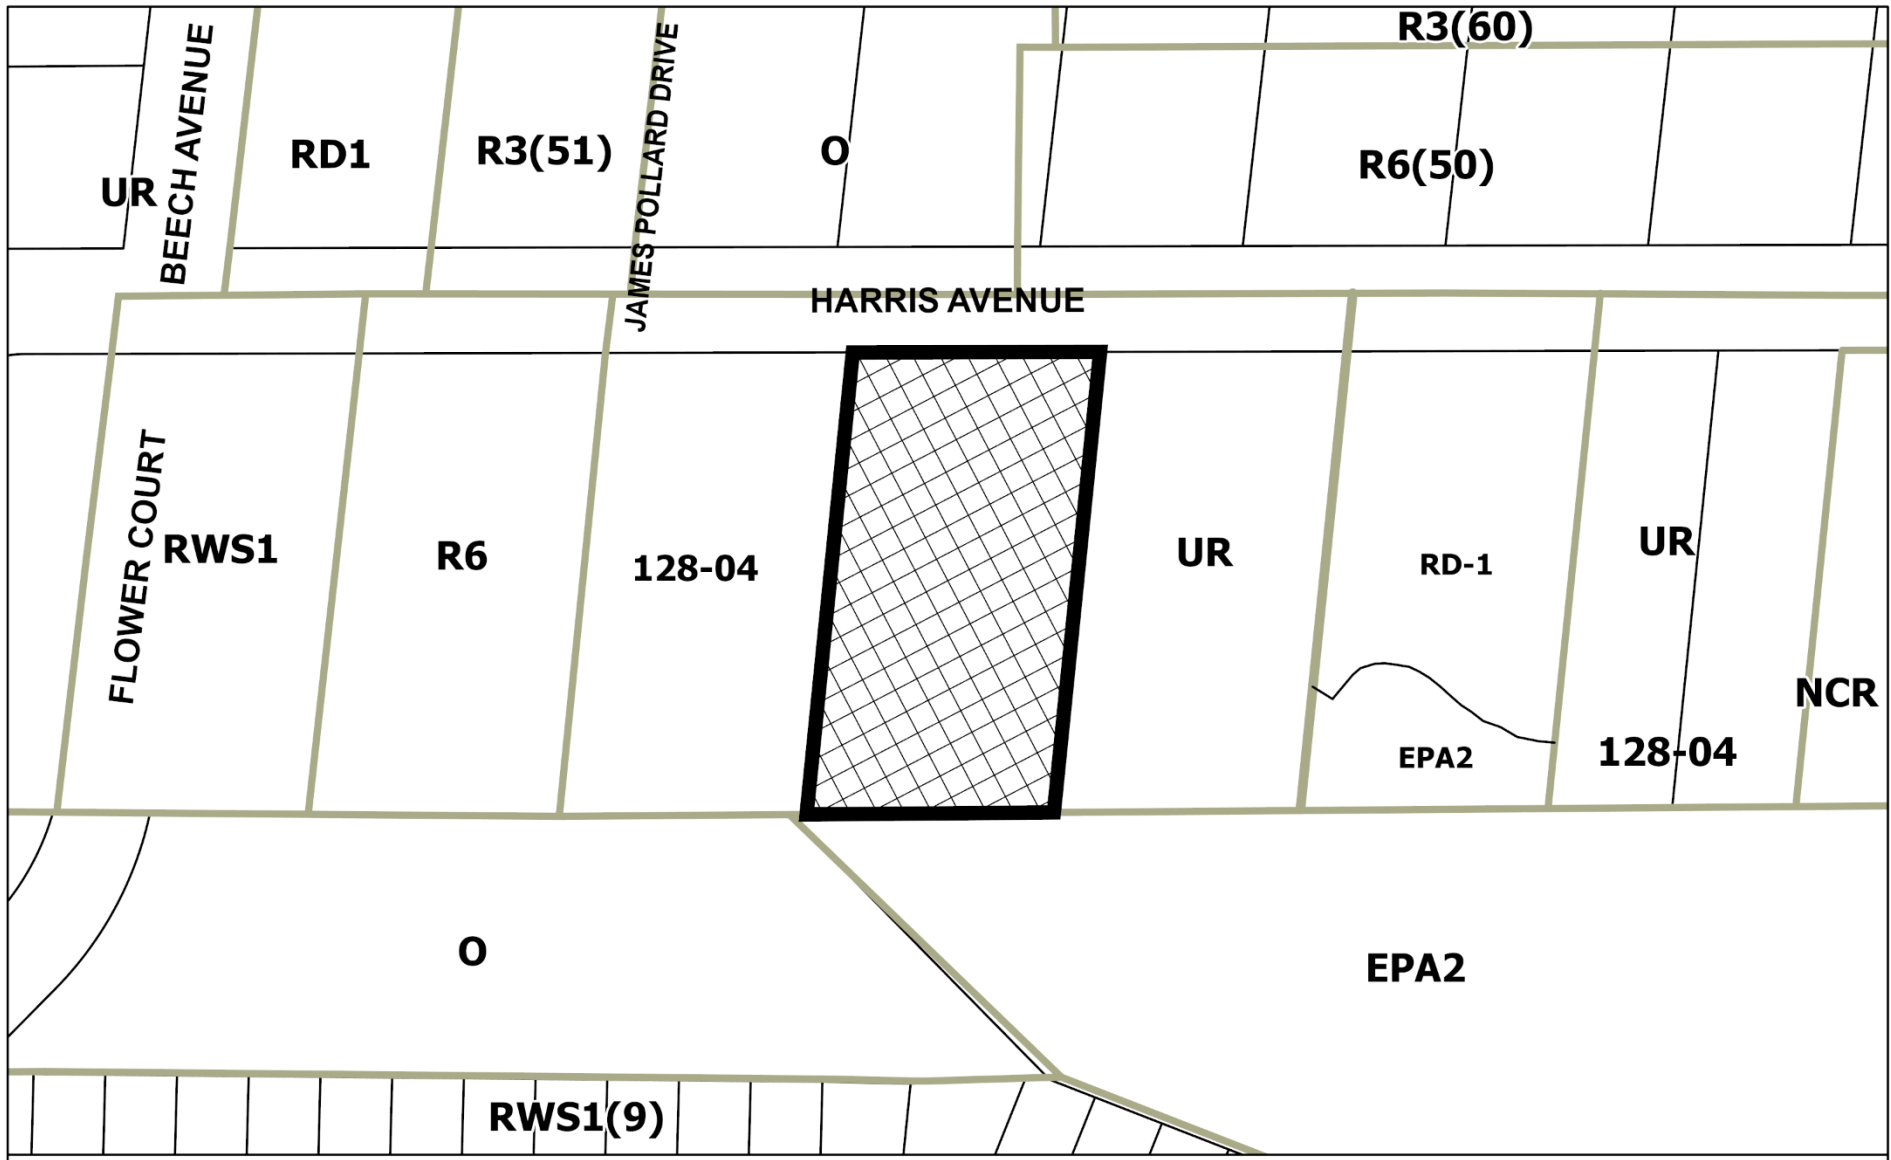

# MAP 3 - EXISTING ZONING

## Legend

Subject Lands

257 Harris Avenue

MM/KG SRPBS.24.072

BLOCK 9 File NO. ZBLA-24-0001

CITY OF RICHMOND HILL  
PLANNING AND BUILDING SERVICES  
DEPARTMENT