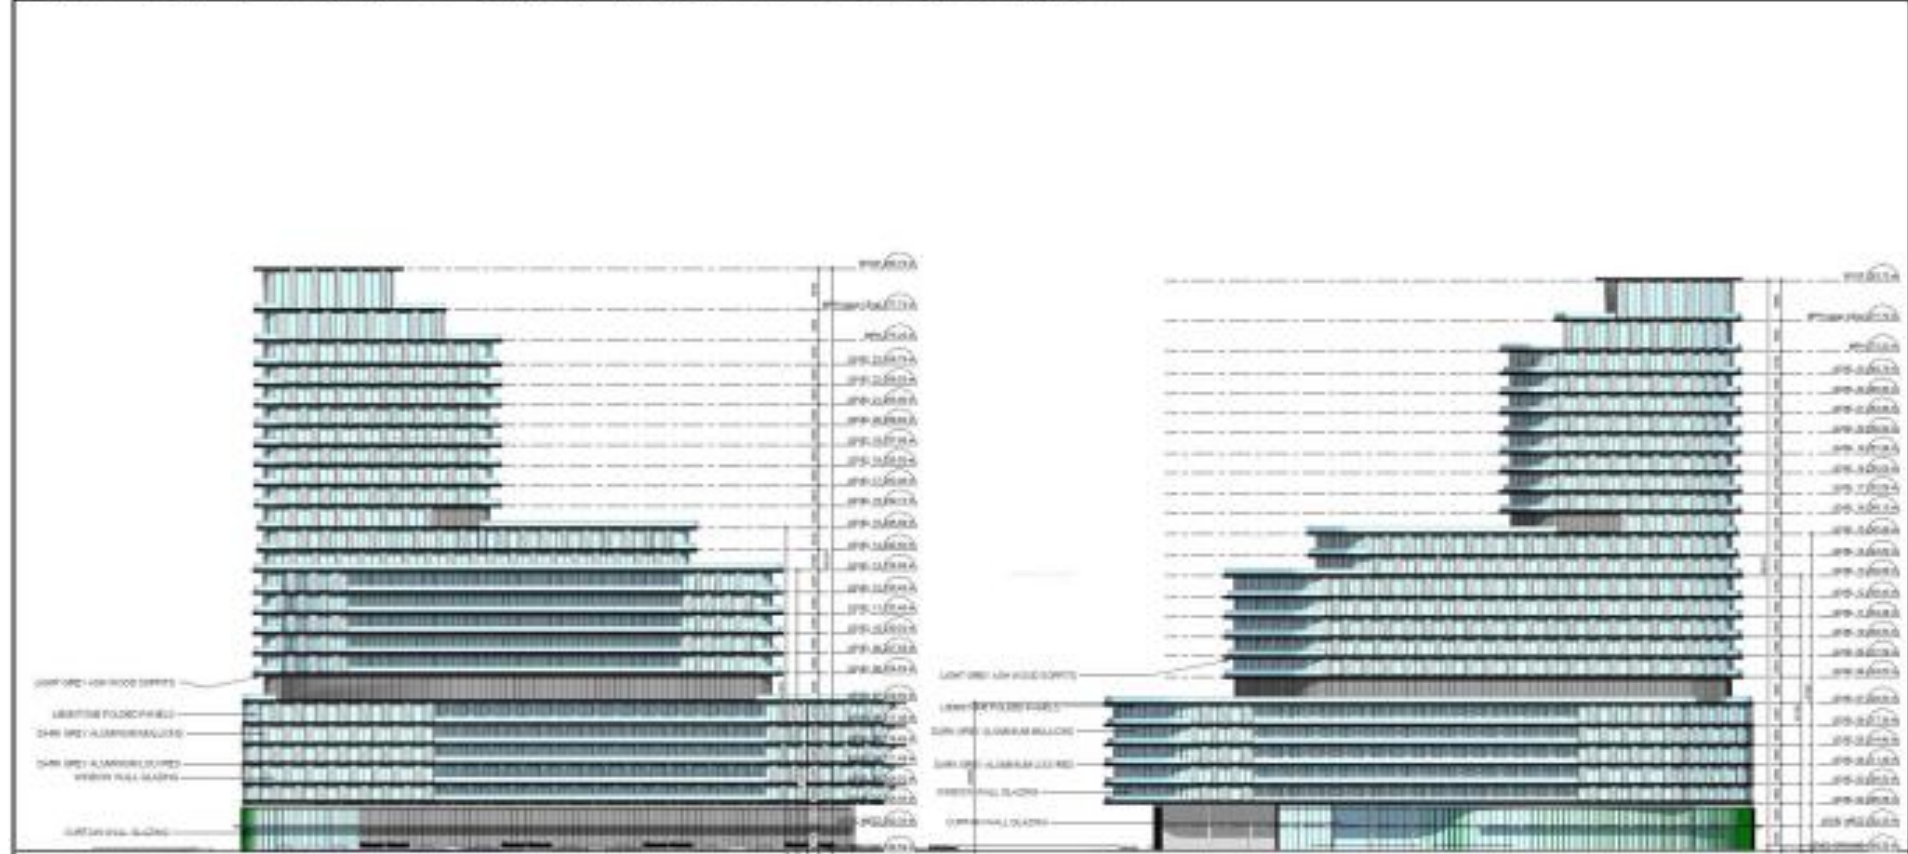

MAP 10 - NORTH AND SOUTH ELEVATION

8790 Yonge Street

FT/VC SRCM.24.05

BLOCK 25 File NO. OFA-24-0001 and ZBLA-24-0002
**CITY OF RICHMOND HILL
 RICHMOND HILL CENTRE AND
 ECONOMIC DEVELOPMENT**