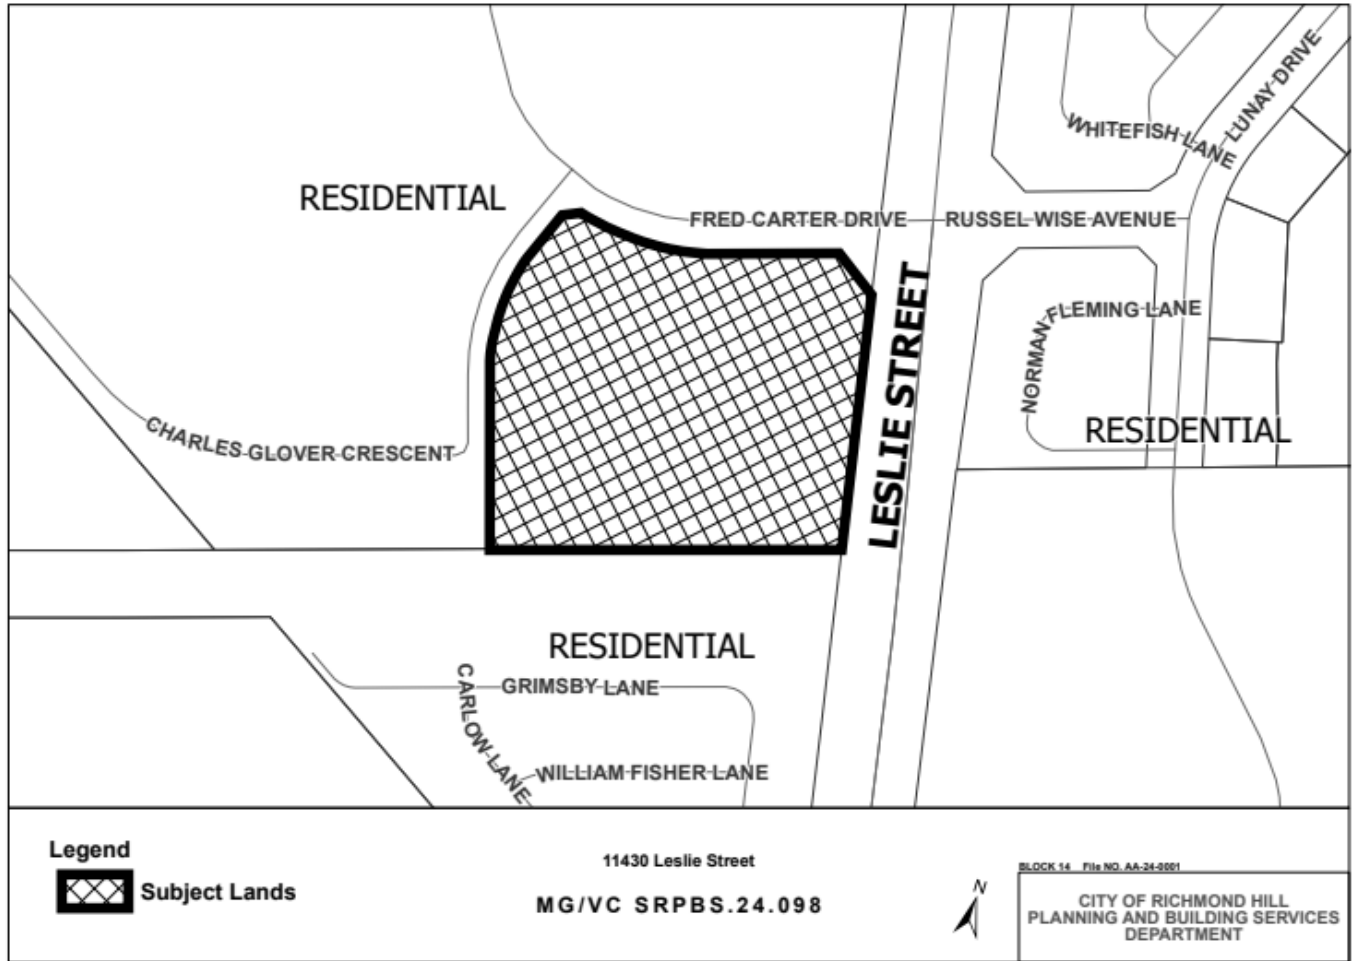

MAP 2 - NEIGHBOURHOOD CONTEXT

Legend

 Subject Lands

11430 Leslie Street
MG/VC SRPBS.24.098

BLOCK 14 File NO. AA-24-001

CITY OF RICHMOND HILL
PLANNING AND BUILDING SERVICES
DEPARTMENT