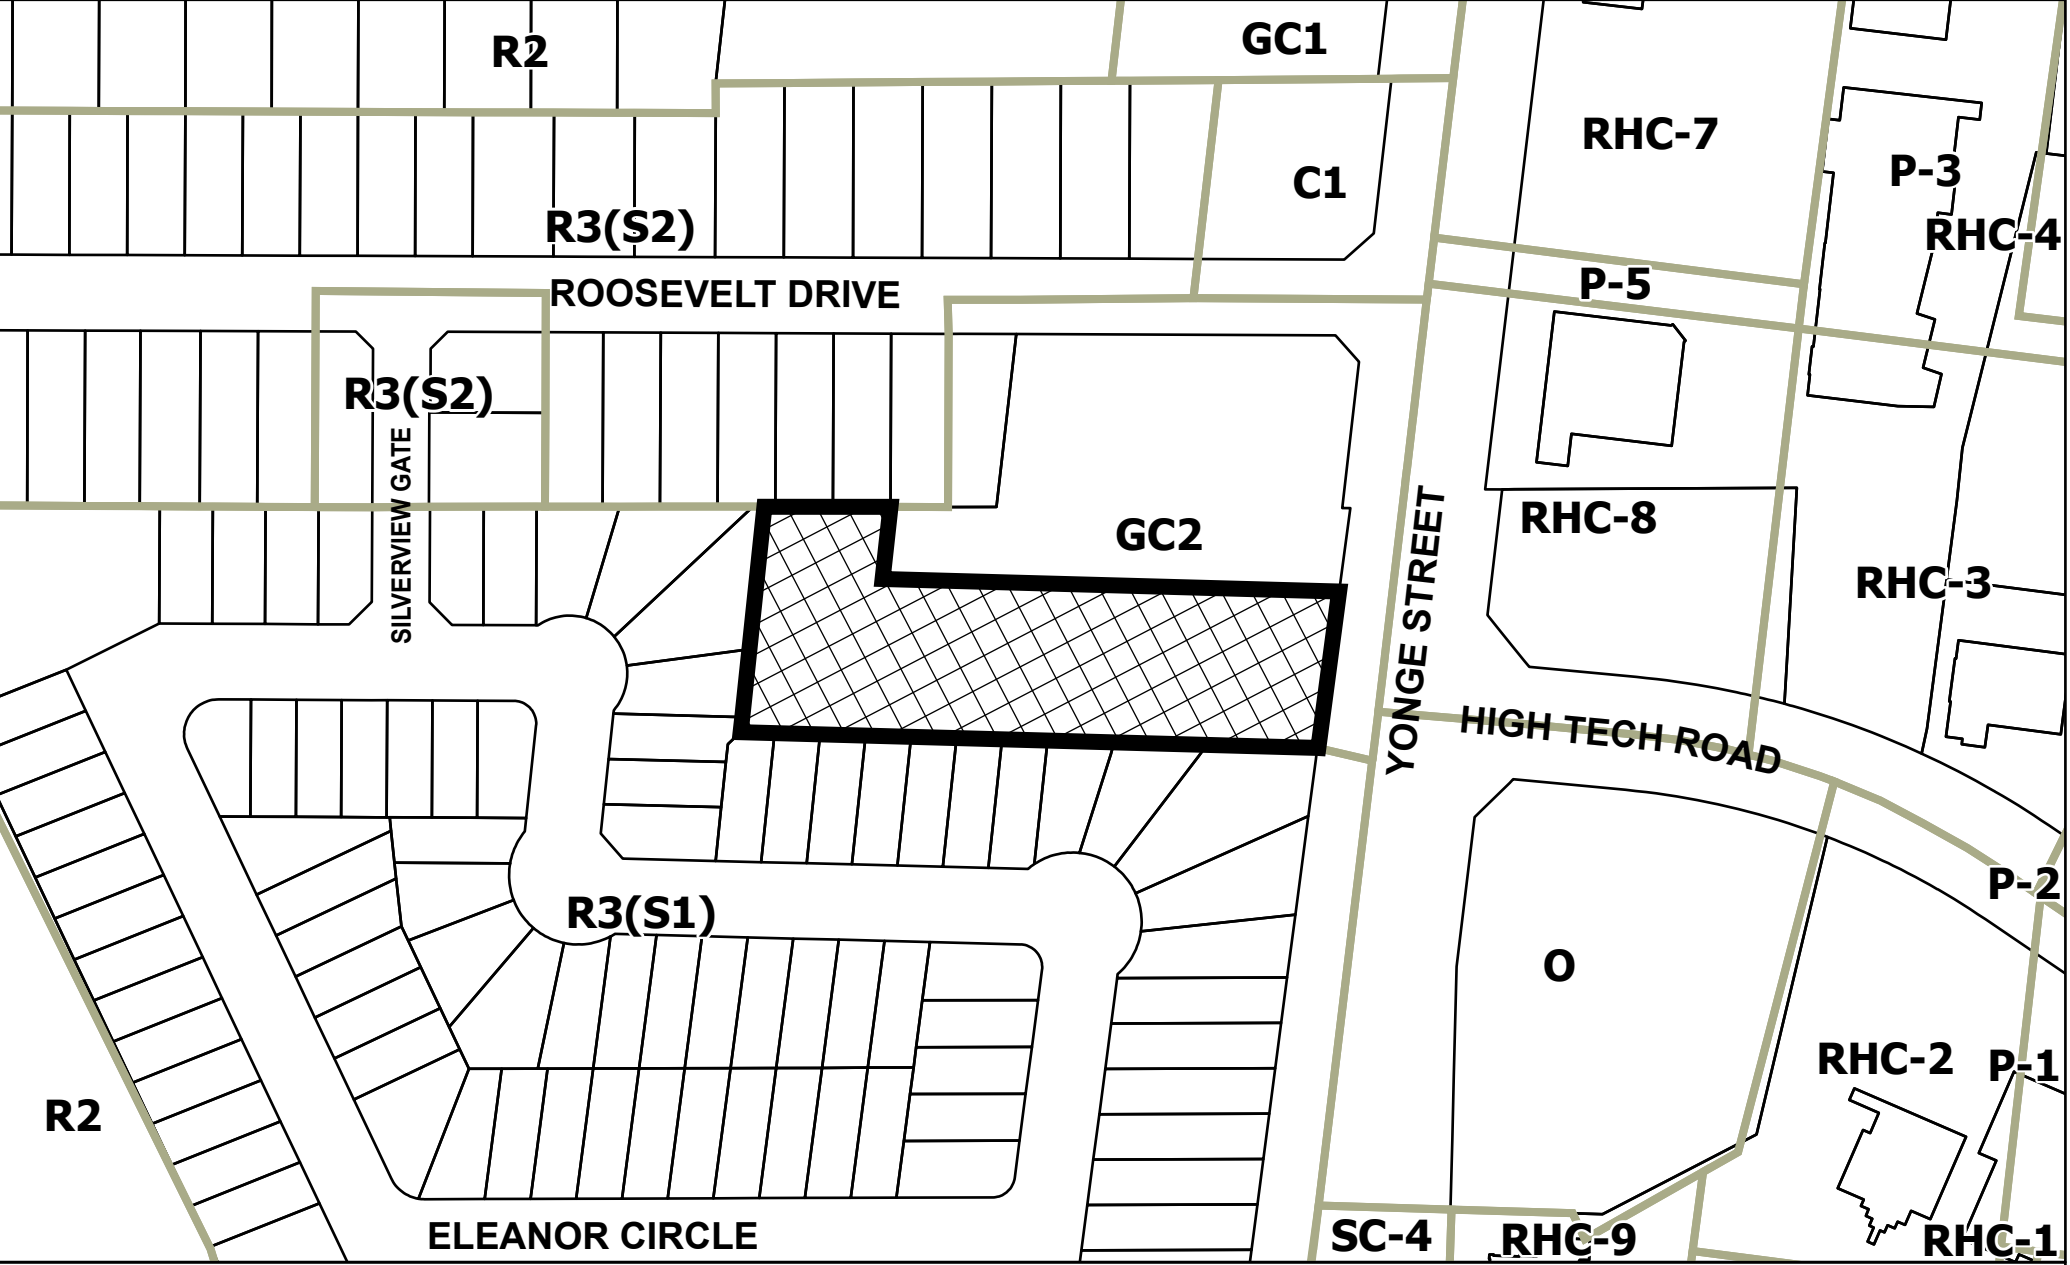

MAP 3 - EXISTING ZONING

Legend

 Subject Lands

8790 Yonge Street

FT/VC SRCM.24.08

BLOCK 25 File NO. OPA-24-0001 and ZBLA-24-0002

CITY OF RICHMOND HILL
RICHMOND HILL CENTRE AND
ECONOMIC DEVELOPMENT