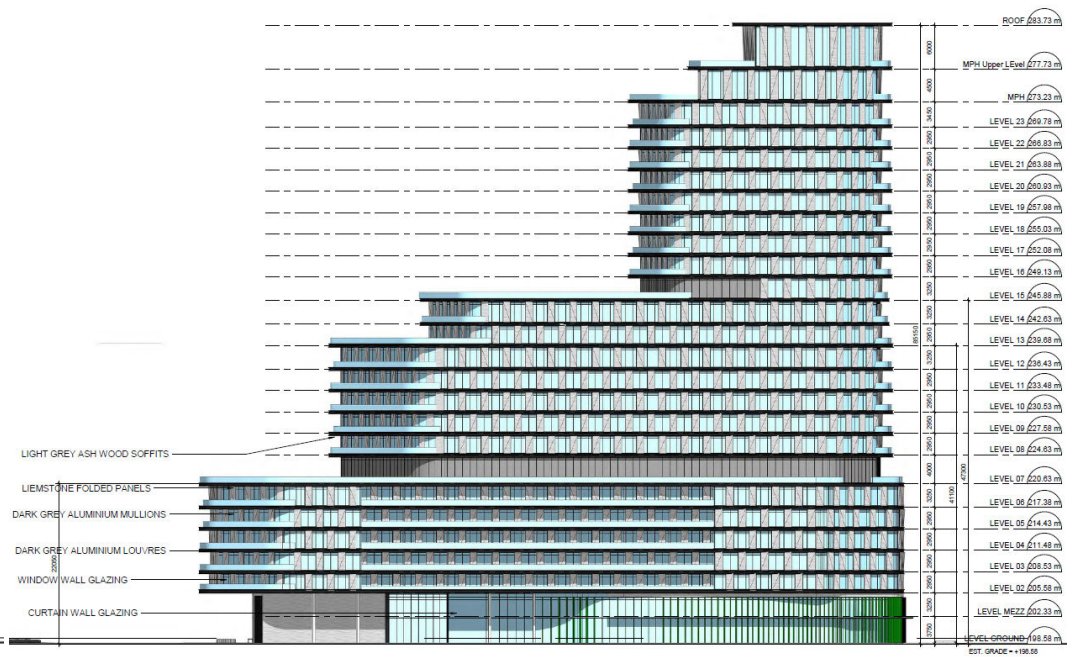

Map 5 - Original North and South Elevations

1 North
A-300 Scale 1:200

1 South
A-301 Scale 1:200

8790 Yonge Street

FT/VC SRCM.24.08

BLOCK 25 File NO. OPA-24-0001 and ZBLA-24-0002

CITY OF RICHMOND HILL
RICHMOND HILL CENTRE AND
ECONOMIC DEVELOPMENT