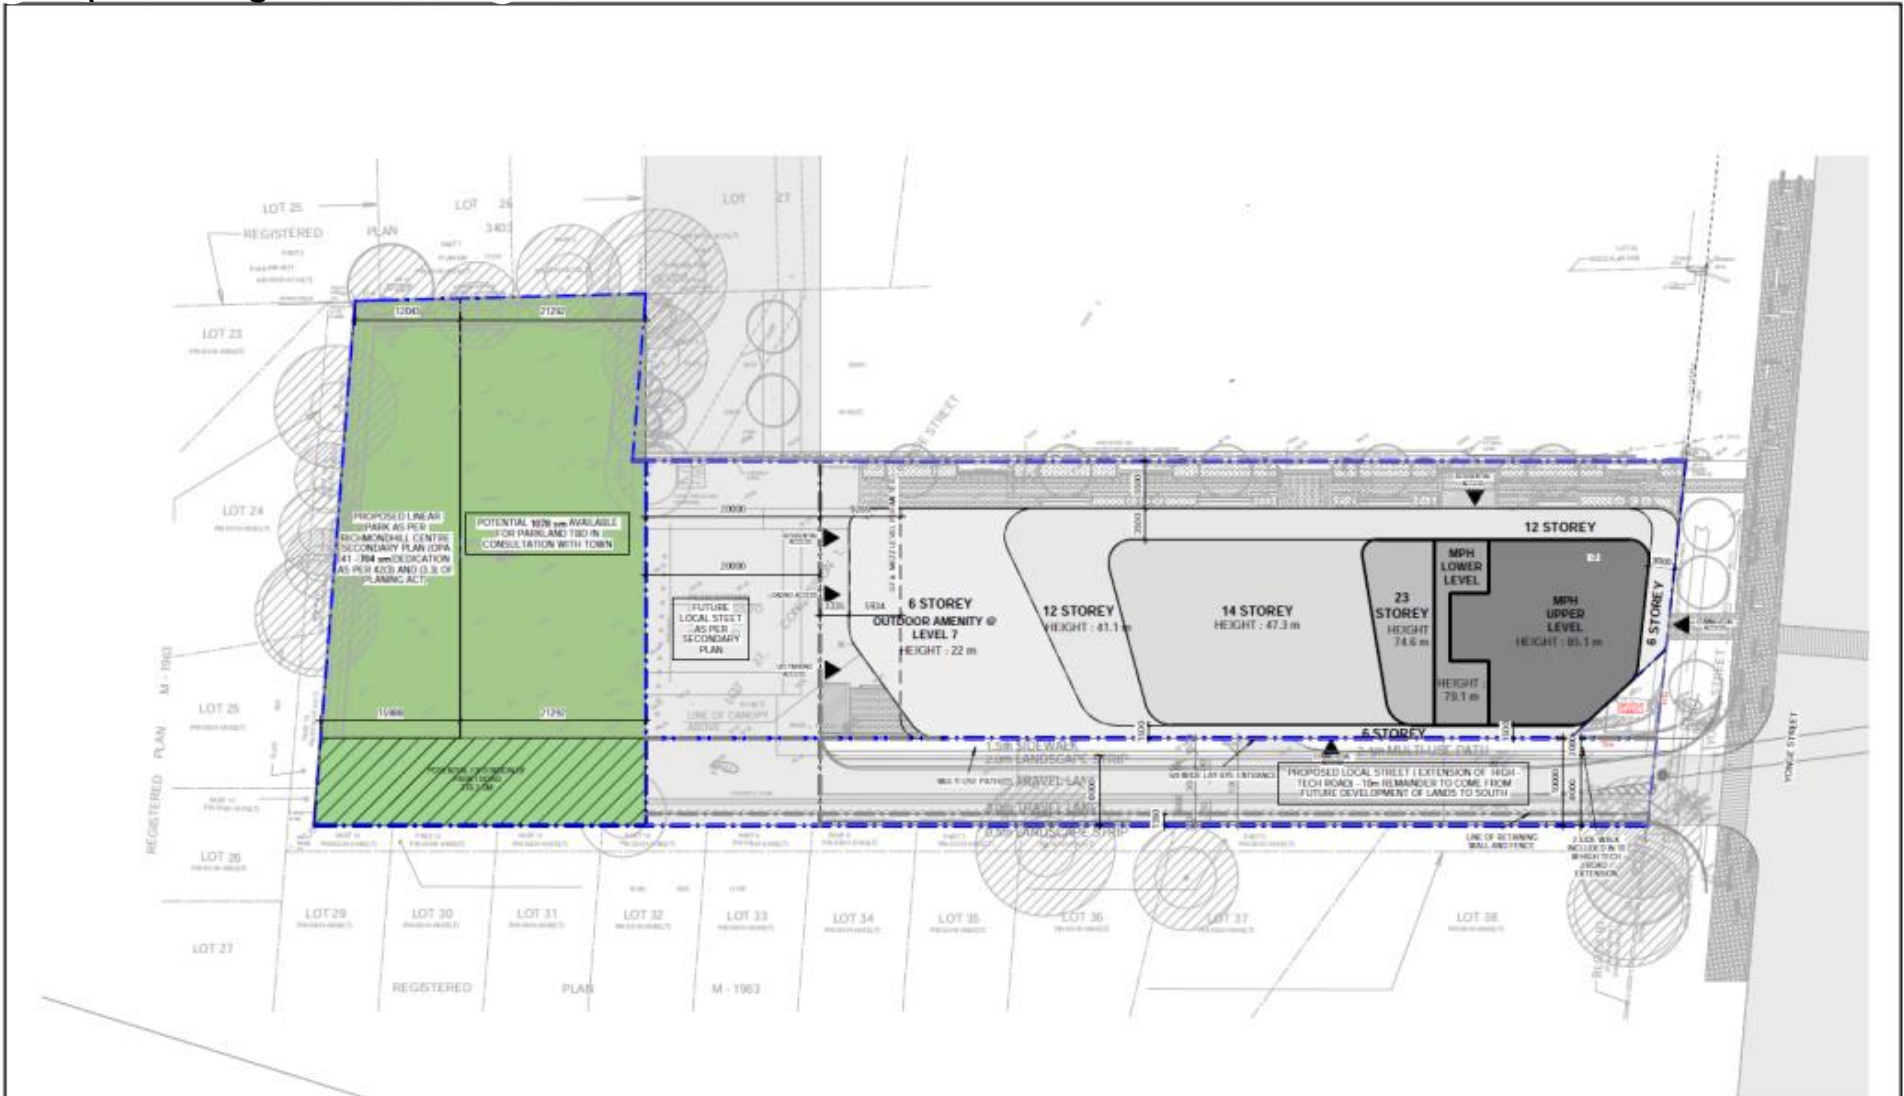

Map 4 - Original Site Plan

1 SITE PLAN
Scale: 1:300

8790 Yonge Street
FT/VC SRCM.24.08

BLOCK 25 File NO. OPA-24-0001 and ZBLA-24-0002
CITY OF RICHMOND HILL
RICHMOND HILL CENTRE AND
ECONOMIC DEVELOPMENT