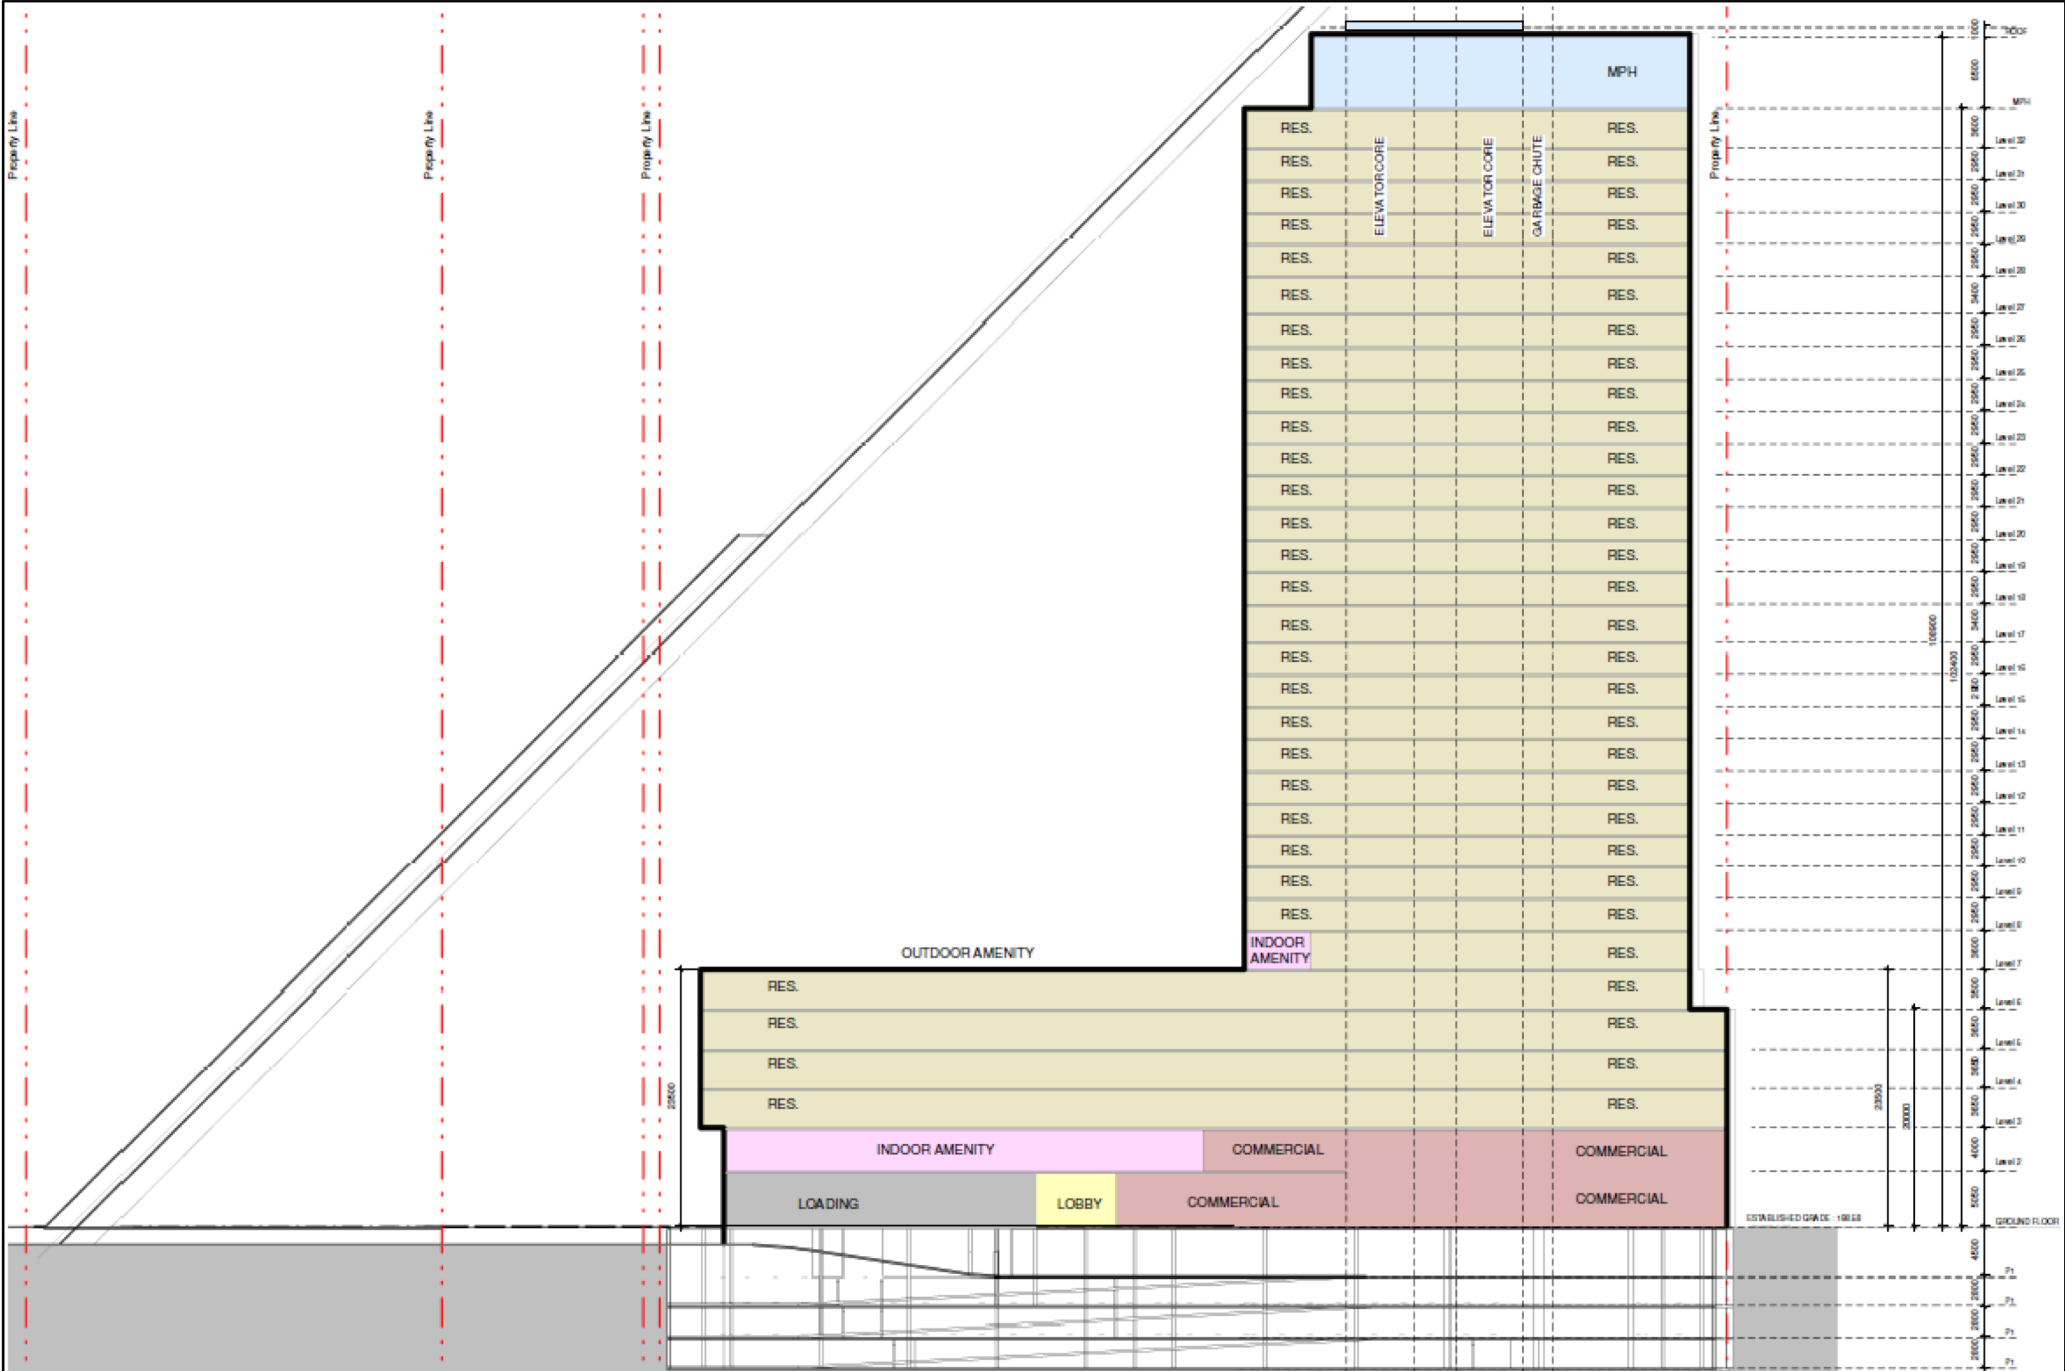

MAP 7 - REVISED EAST WEST SECTION

8790 Yonge Street

FT/VC SRCM.24.08

BLOCK 25 File NO. OPA-24-0001 and ZBLA-24-0002

CITY OF RICHMOND HILL
RICHMOND HILL CENTRE AND
ECONOMIC DEVELOPMENT