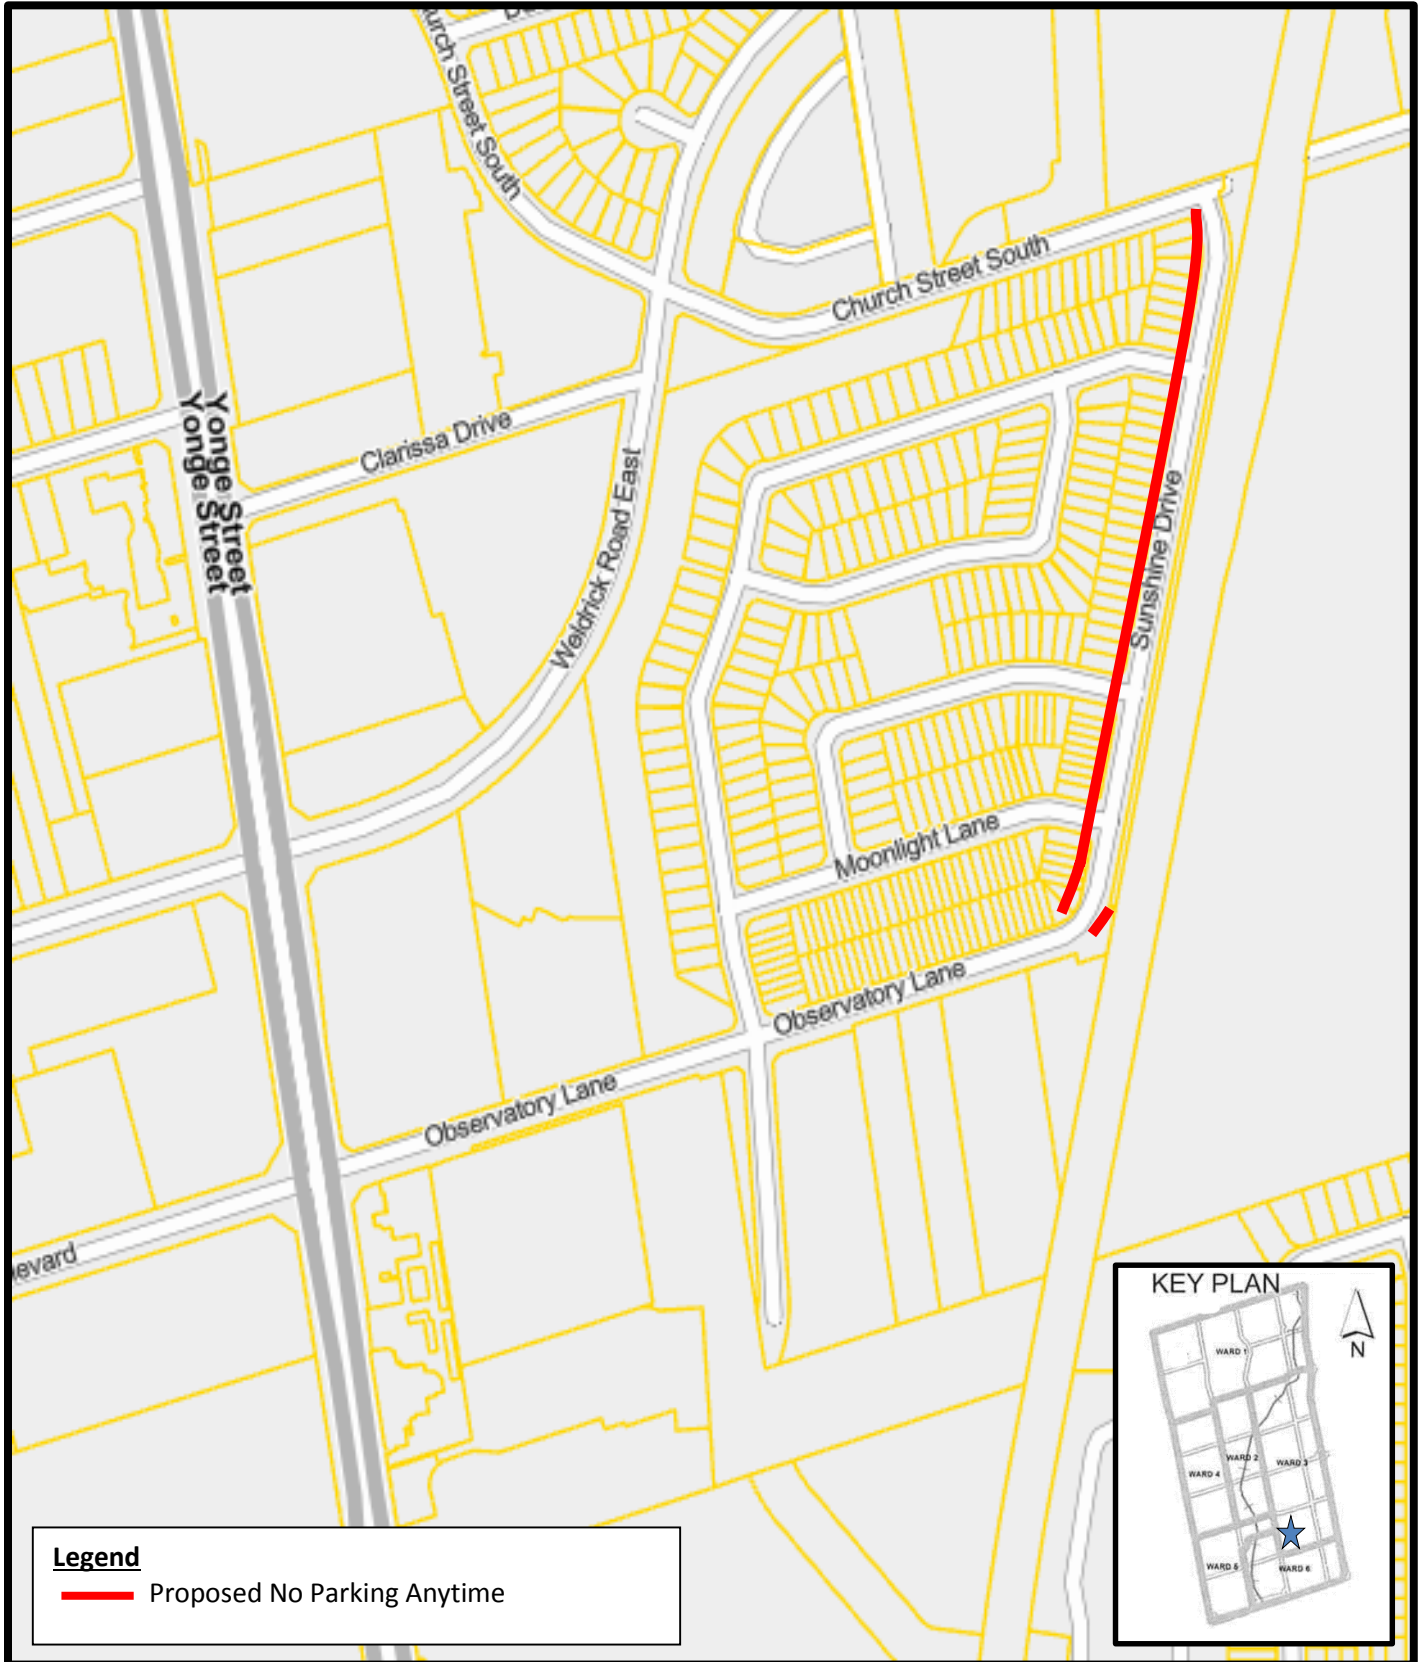

**SRIES.24.009 – Attachment 2 - Location Map
Proposed Parking Regulation Modifications
Sunshine Drive**

Disclaimer
This information is provided as a public resource of general information by the City of Richmond Hill. The information is provided for convenience only, and the City of Richmond Hill disclaims any responsibility for content, accuracy, currency or completeness. This is not a plan of survey.