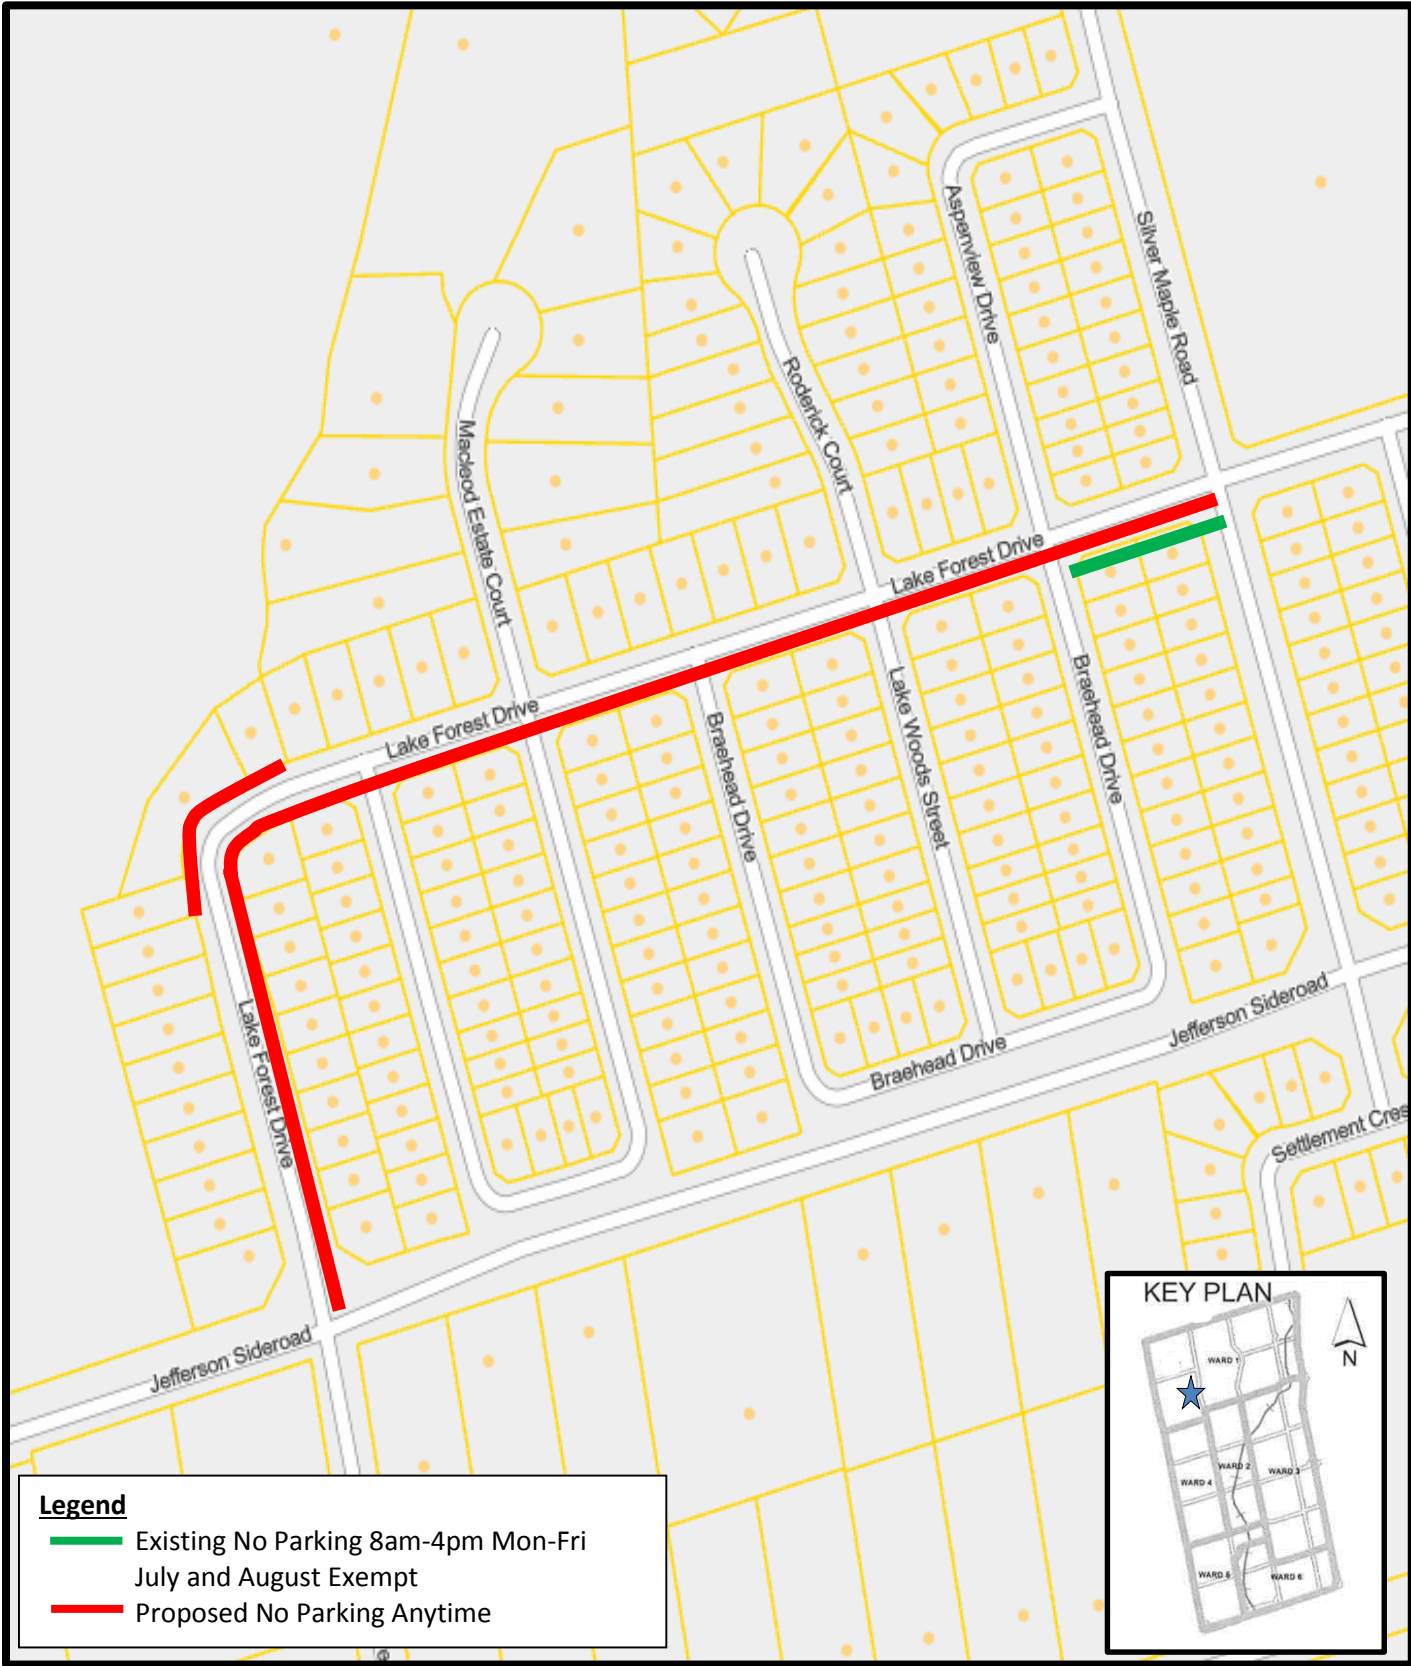

**SRIES.24.009 – Attachment 2 – Location Map
Proposed Parking Regulation Modifications
Alper Street**

Legend
 Proposed No Parking anytime

Disclaimer
 This information is provided as a public resource of general information by the City of Richmond Hill. The information is provided for convenience only, and the City of Richmond Hill disclaims any responsibility for content, accuracy, currency or completeness. This is not a plan of survey.

**SRIES.24.009 – Attachment 2 - Location Map
Proposed Parking Regulation Modifications
Fern Avenue**

Legend

 Proposed No Parking anytime

Disclaimer
This information is provided as a public resource of general information by the City of Richmond Hill. The information is provided for convenience only, and the City of Richmond Hill disclaims any responsibility for content, accuracy, currency or completeness. This is not a plan of survey.

**SRIES.24.009 – Attachment 2 - Location Map
Proposed Parking Regulation Modifications
Lake Forest Drive**

Legend

- Existing No Parking 8am-4pm Mon-Fri
July and August Exempt
- Proposed No Parking Anytime