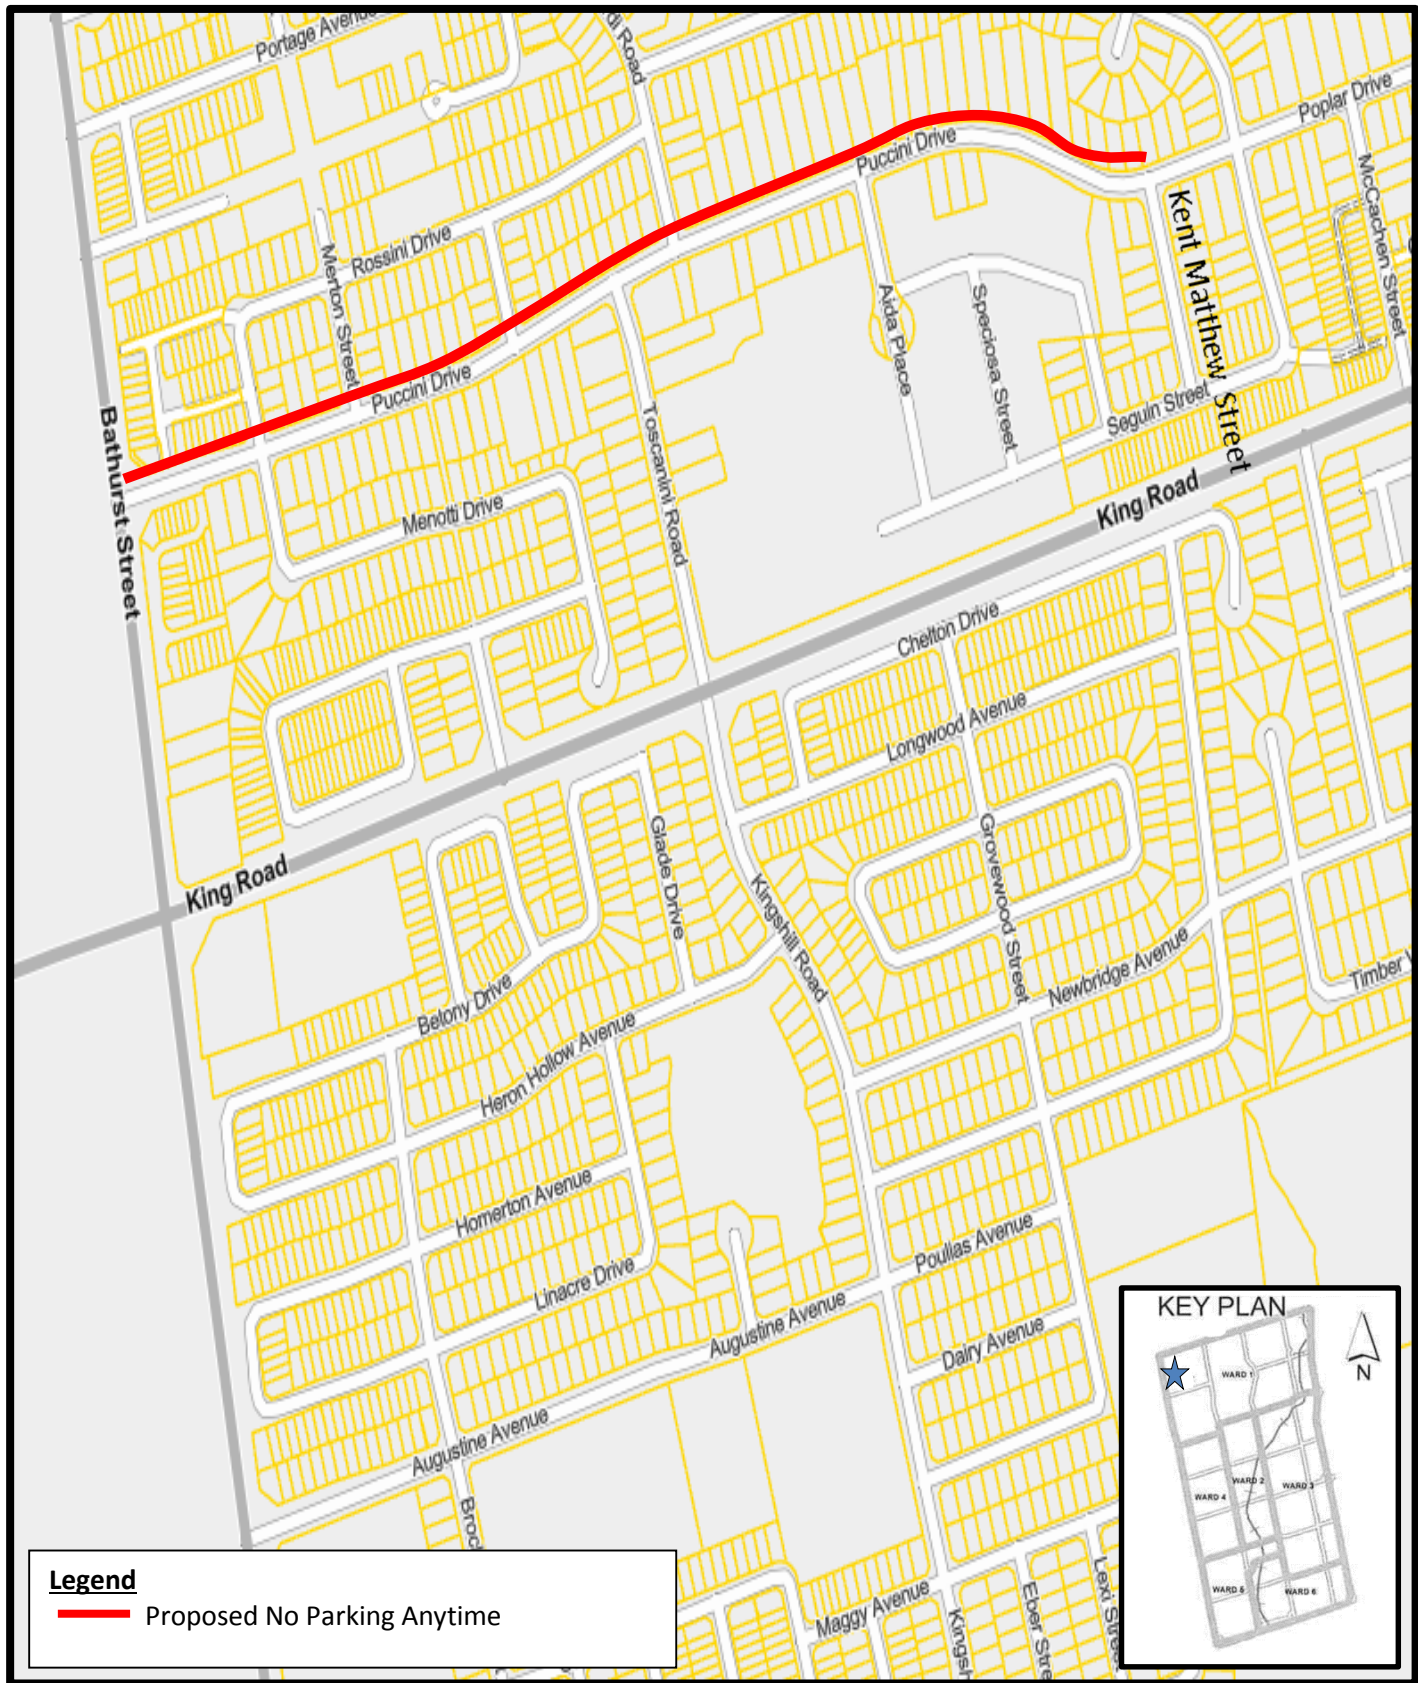

**SRIES.24.009 – Attachment 2 - Location Map
Proposed Parking Regulation Modifications
Puccini Drive**

Legend
Proposed No Parking Anytime

Disclaimer
This information is provided as a public resource of general information by the City of Richmond Hill. The information is provided for convenience only, and the City of Richmond Hill disclaims any responsibility for content, accuracy, currency or completeness. This is not a plan of survey.