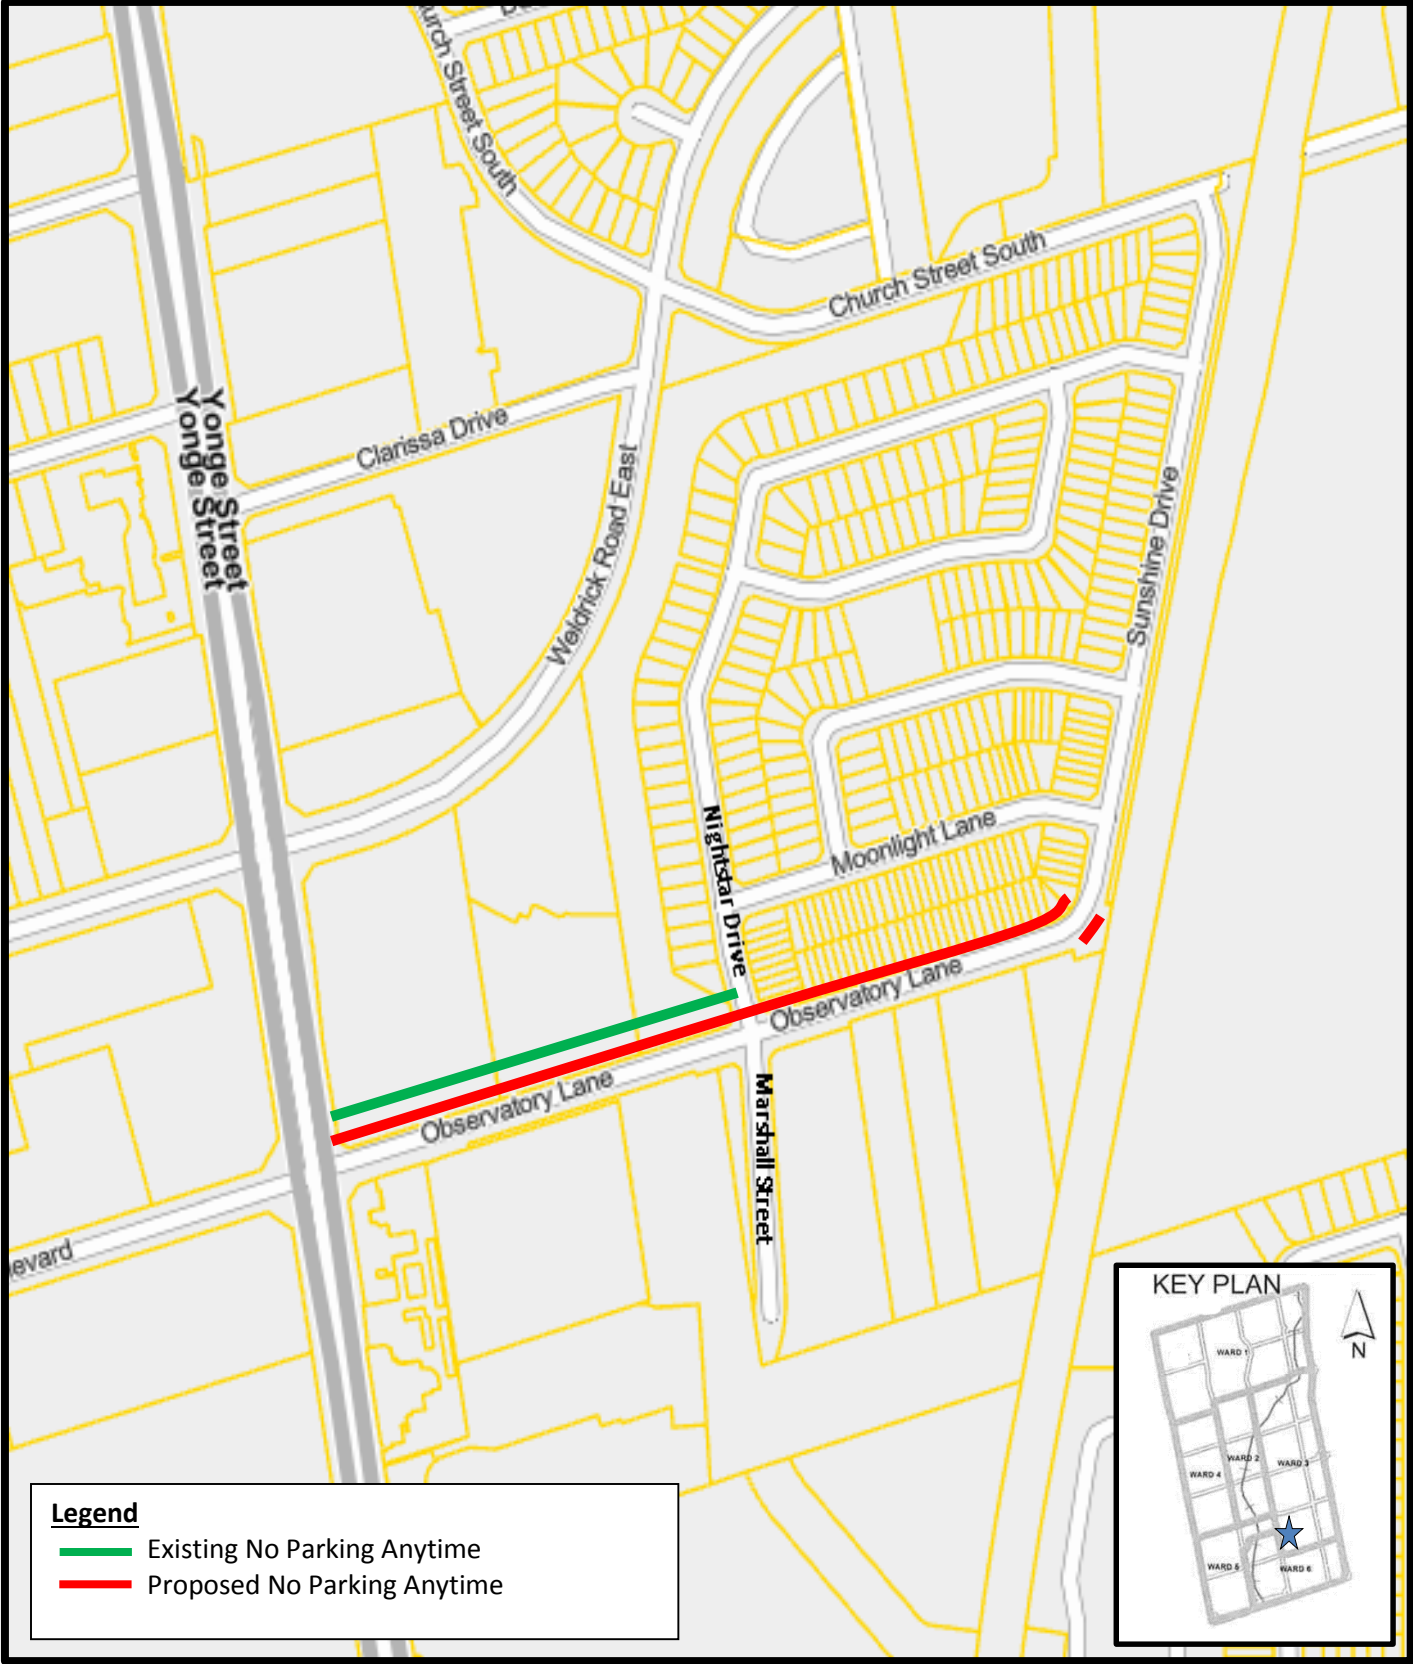

**SRIES.24.009 – Attachment 2 - Location Map
Proposed Parking Regulation Modifications
Fern Avenue**

Legend

 Proposed No Parking anytime

Disclaimer
This information is provided as a public resource of general information by the City of Richmond Hill. The information is provided for convenience only, and the City of Richmond Hill disclaims any responsibility for content, accuracy, currency or completeness. This is not a plan of survey.

**SRIES.24.009 – Attachment 2 - Location Map
Proposed Parking Regulation Modifications
Lake Forest Drive**

Legend

- Existing No Parking 8am-4pm Mon-Fri
July and August Exempt
- Proposed No Parking Anytime

**SRIES.24.009 – Attachment 2 - Location Map
Proposed Parking Regulation Modifications
Observatory Lane**

Legend

- Existing No Parking Anytime
- Proposed No Parking Anytime

Disclaimer
This information is provided as a public resource of general information by the City of Richmond Hill. The information is provided for convenience only, and the City of Richmond Hill disclaims any responsibility for content, accuracy, currency or completeness. This is not a plan of survey.