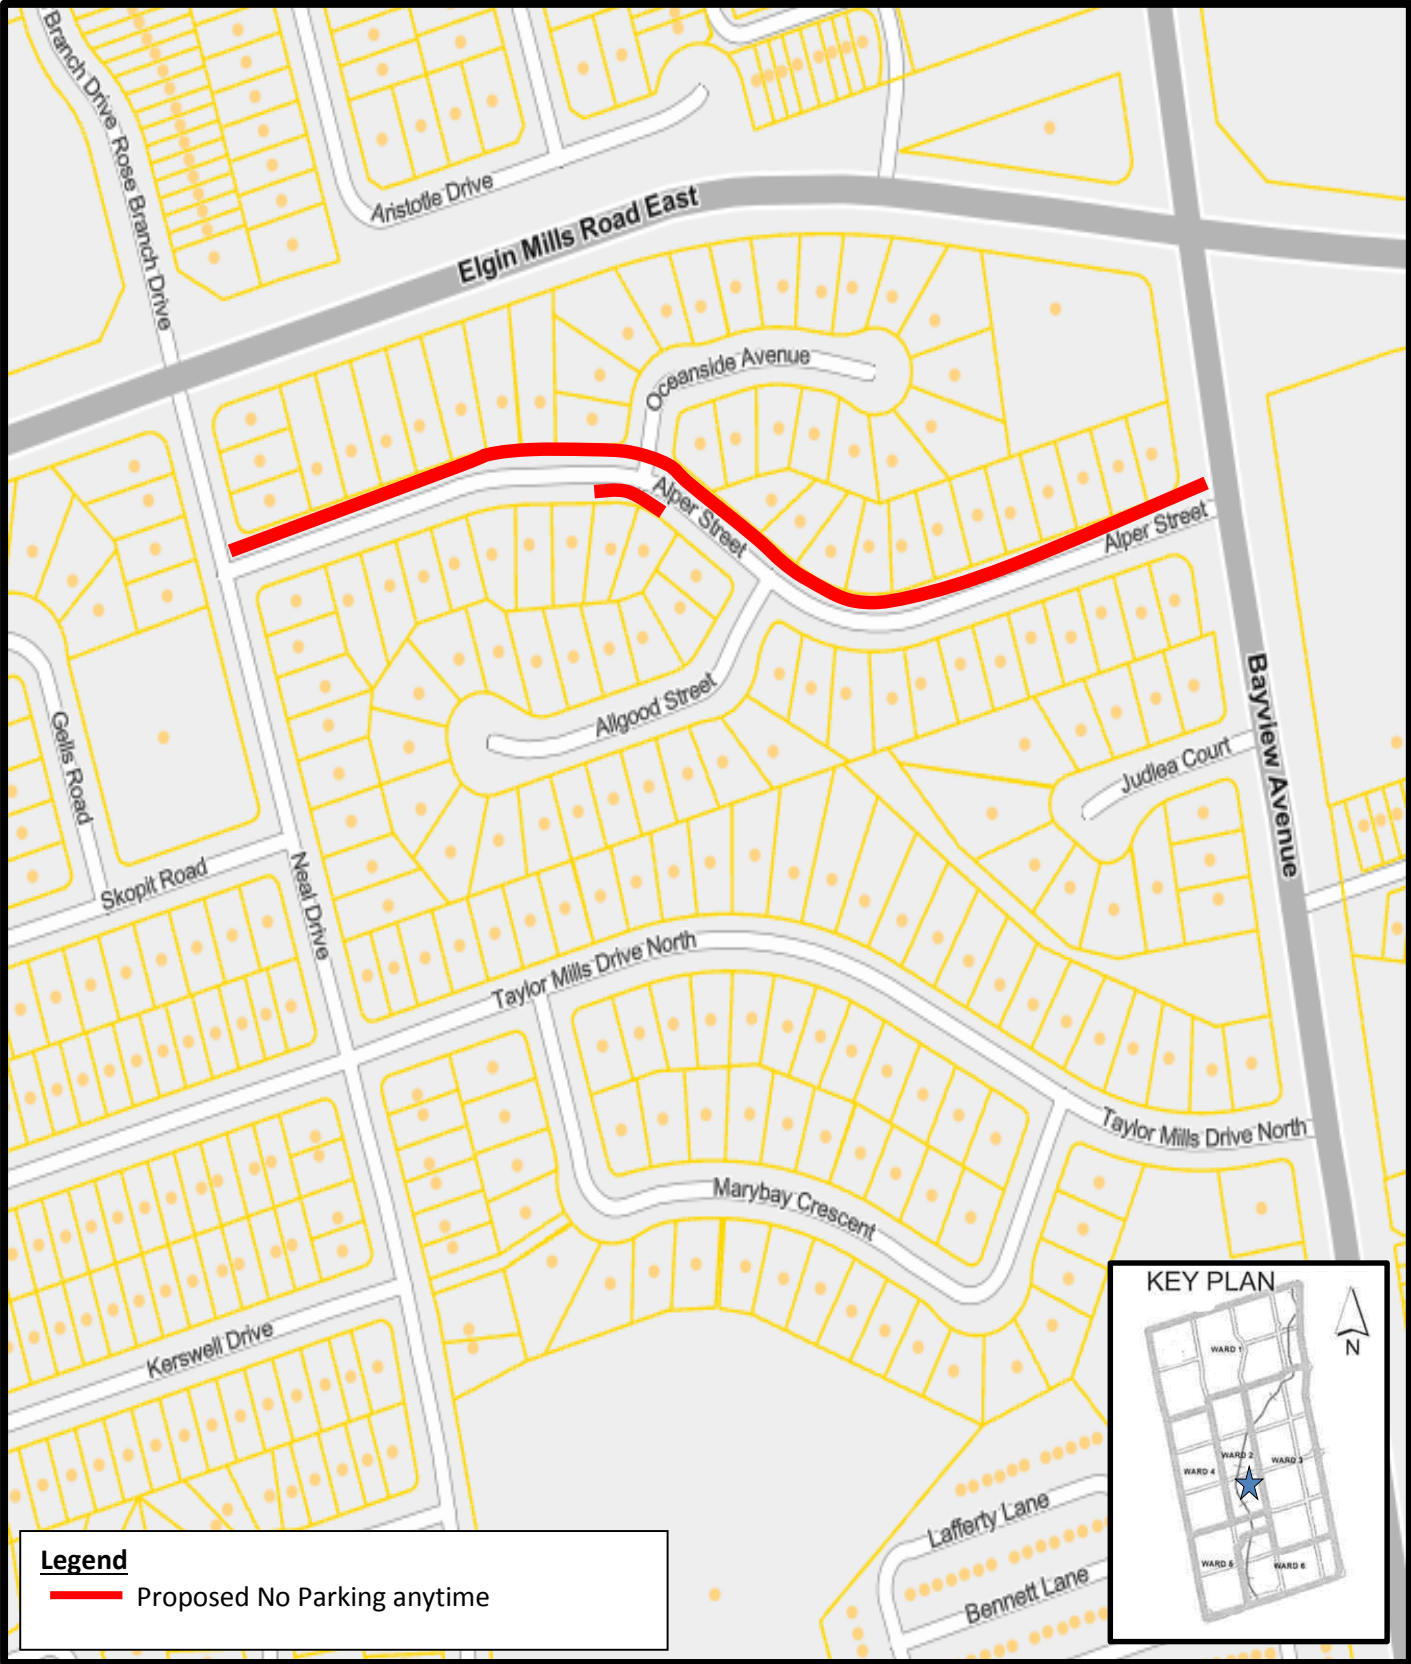

**SRIES.24.009 – Attachment 2 – Location Map
Proposed Parking Regulation Modifications
Alper Street**

Legend
 Proposed No Parking anytime

Disclaimer
 This information is provided as a public resource of general information by the City of Richmond Hill. The information is provided for convenience only, and the City of Richmond Hill disclaims any responsibility for content, accuracy, currency or completeness. This is not a plan of survey.

**SRIES.24.009 – Attachment 2 - Location Map
Proposed Parking Regulation Modifications
Fern Avenue**

Legend

 Proposed No Parking anytime

Disclaimer
This information is provided as a public resource of general information by the City of Richmond Hill. The information is provided for convenience only, and the City of Richmond Hill disclaims any responsibility for content, accuracy, currency or completeness. This is not a plan of survey.