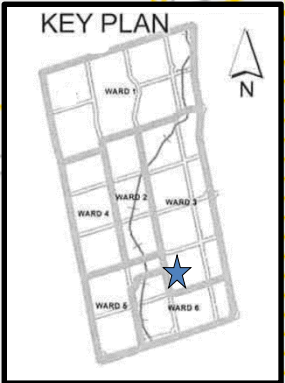

**SRIES.24.009 – Attachment 2 - Location Map
Proposed Parking Regulation Modifications
Fern Avenue**

Legend

 Proposed No Parking anytime

Disclaimer
This information is provided as a public resource of general information by the City of Richmond Hill. The information is provided for convenience only, and the City of Richmond Hill disclaims any responsibility for content, accuracy, currency or completeness. This is not a plan of survey.

**SRIES.24.009 – Attachment 2 - Location Map
Proposed Parking Regulation Modifications
Observatory Lane**

Legend

- Existing No Parking Anytime
- Proposed No Parking Anytime

Disclaimer
This information is provided as a public resource of general information by the City of Richmond Hill. The information is provided for convenience only, and the City of Richmond Hill disclaims any responsibility for content, accuracy, currency or completeness. This is not a plan of survey.

**SRIES.24.009 – Attachment 2 - Location Map
Proposed Parking Regulation Modifications
Old Colony Road**

Legend

- Existing No Parking 7:30am-3:30pm Mon-Fri
July and August Exempt
- Proposed No Parking anytime