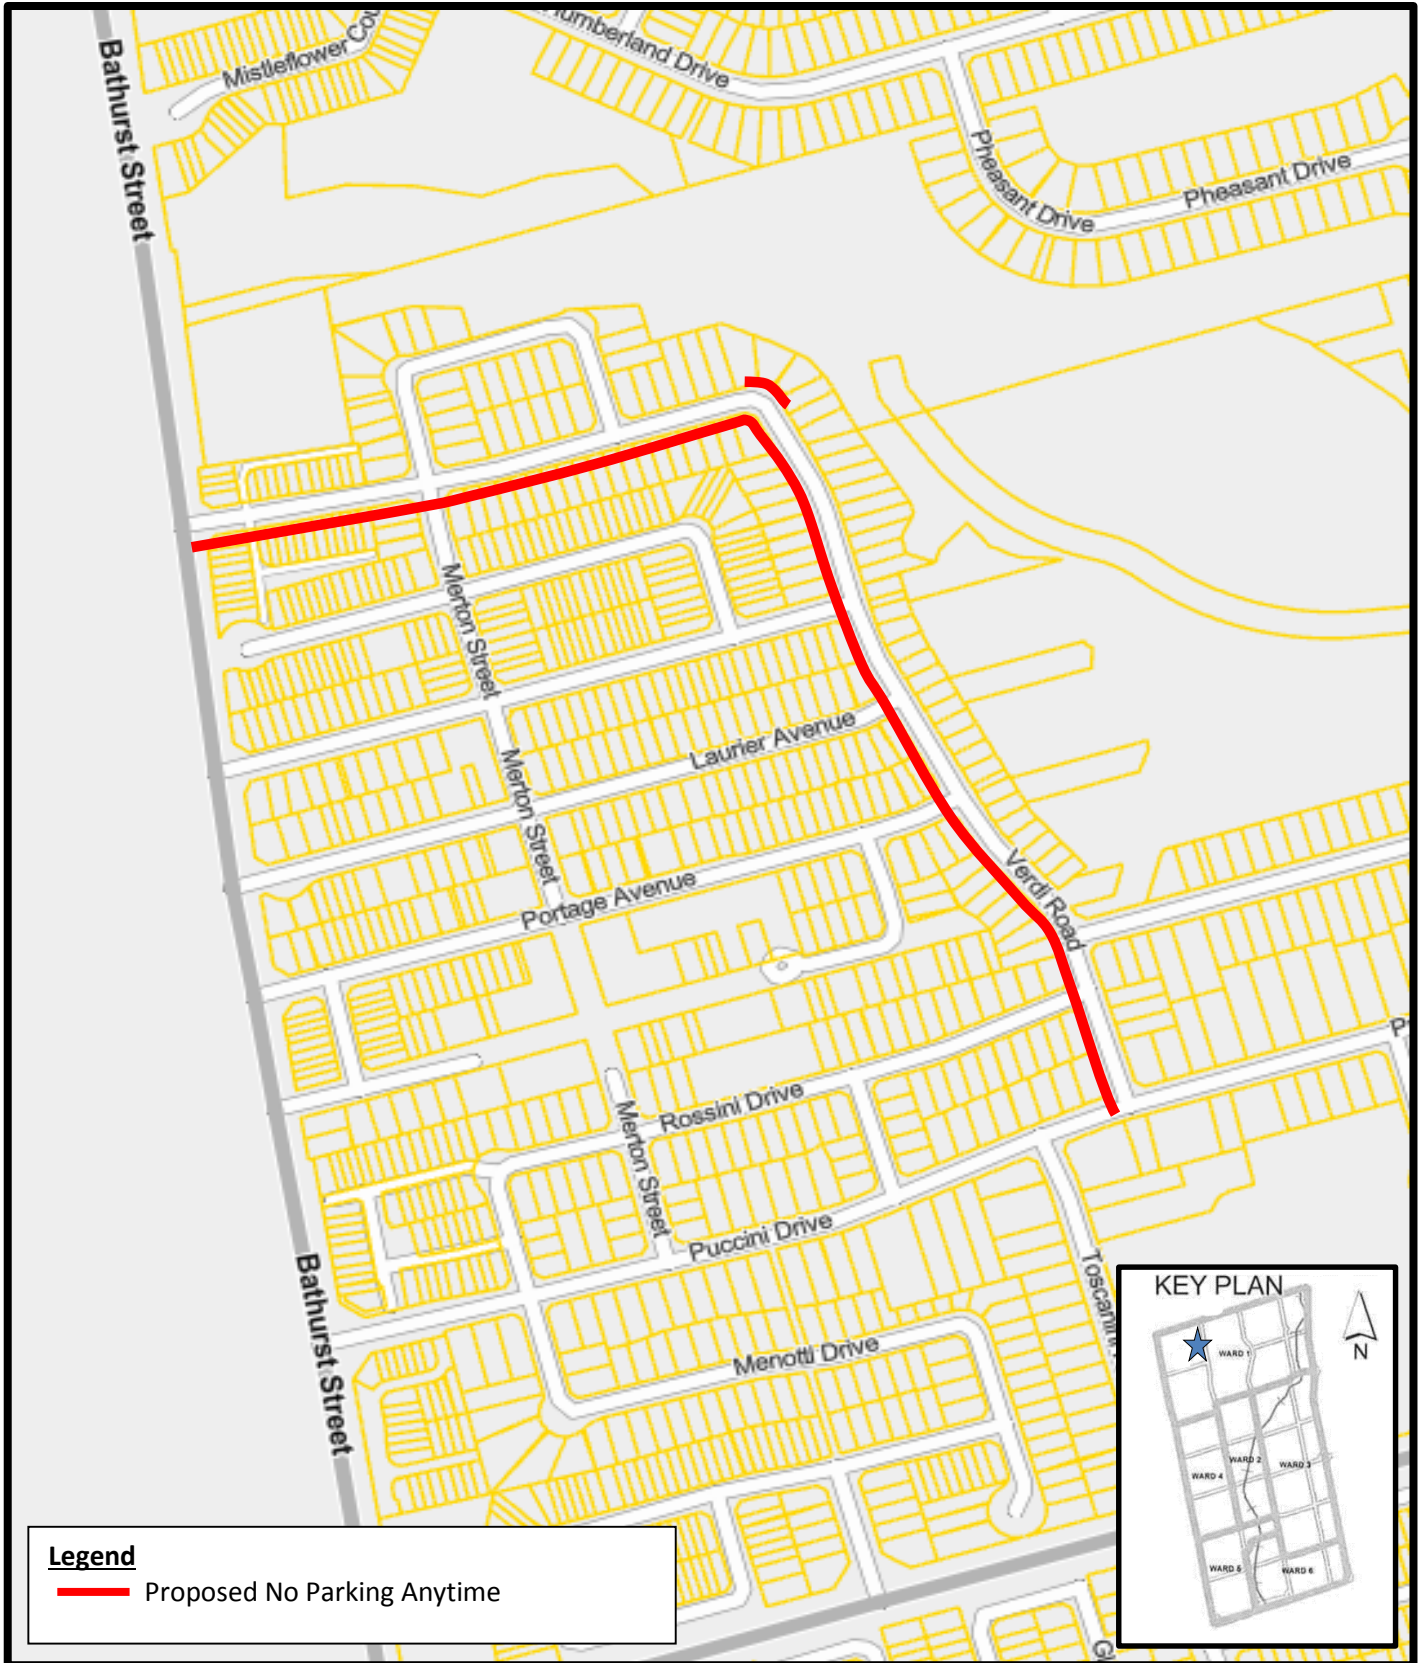

**SRIES.24.009 – Attachment 2 - Location Map
Proposed Parking Regulation Modifications
Verdi Road**

Legend

Proposed No Parking Anytime

Disclaimer

This information is provided as a public resource of general information by the City of Richmond Hill. The information is provided for convenience only, and the City of Richmond Hill disclaims any responsibility for content, accuracy, currency or completeness. This is not a plan of survey.