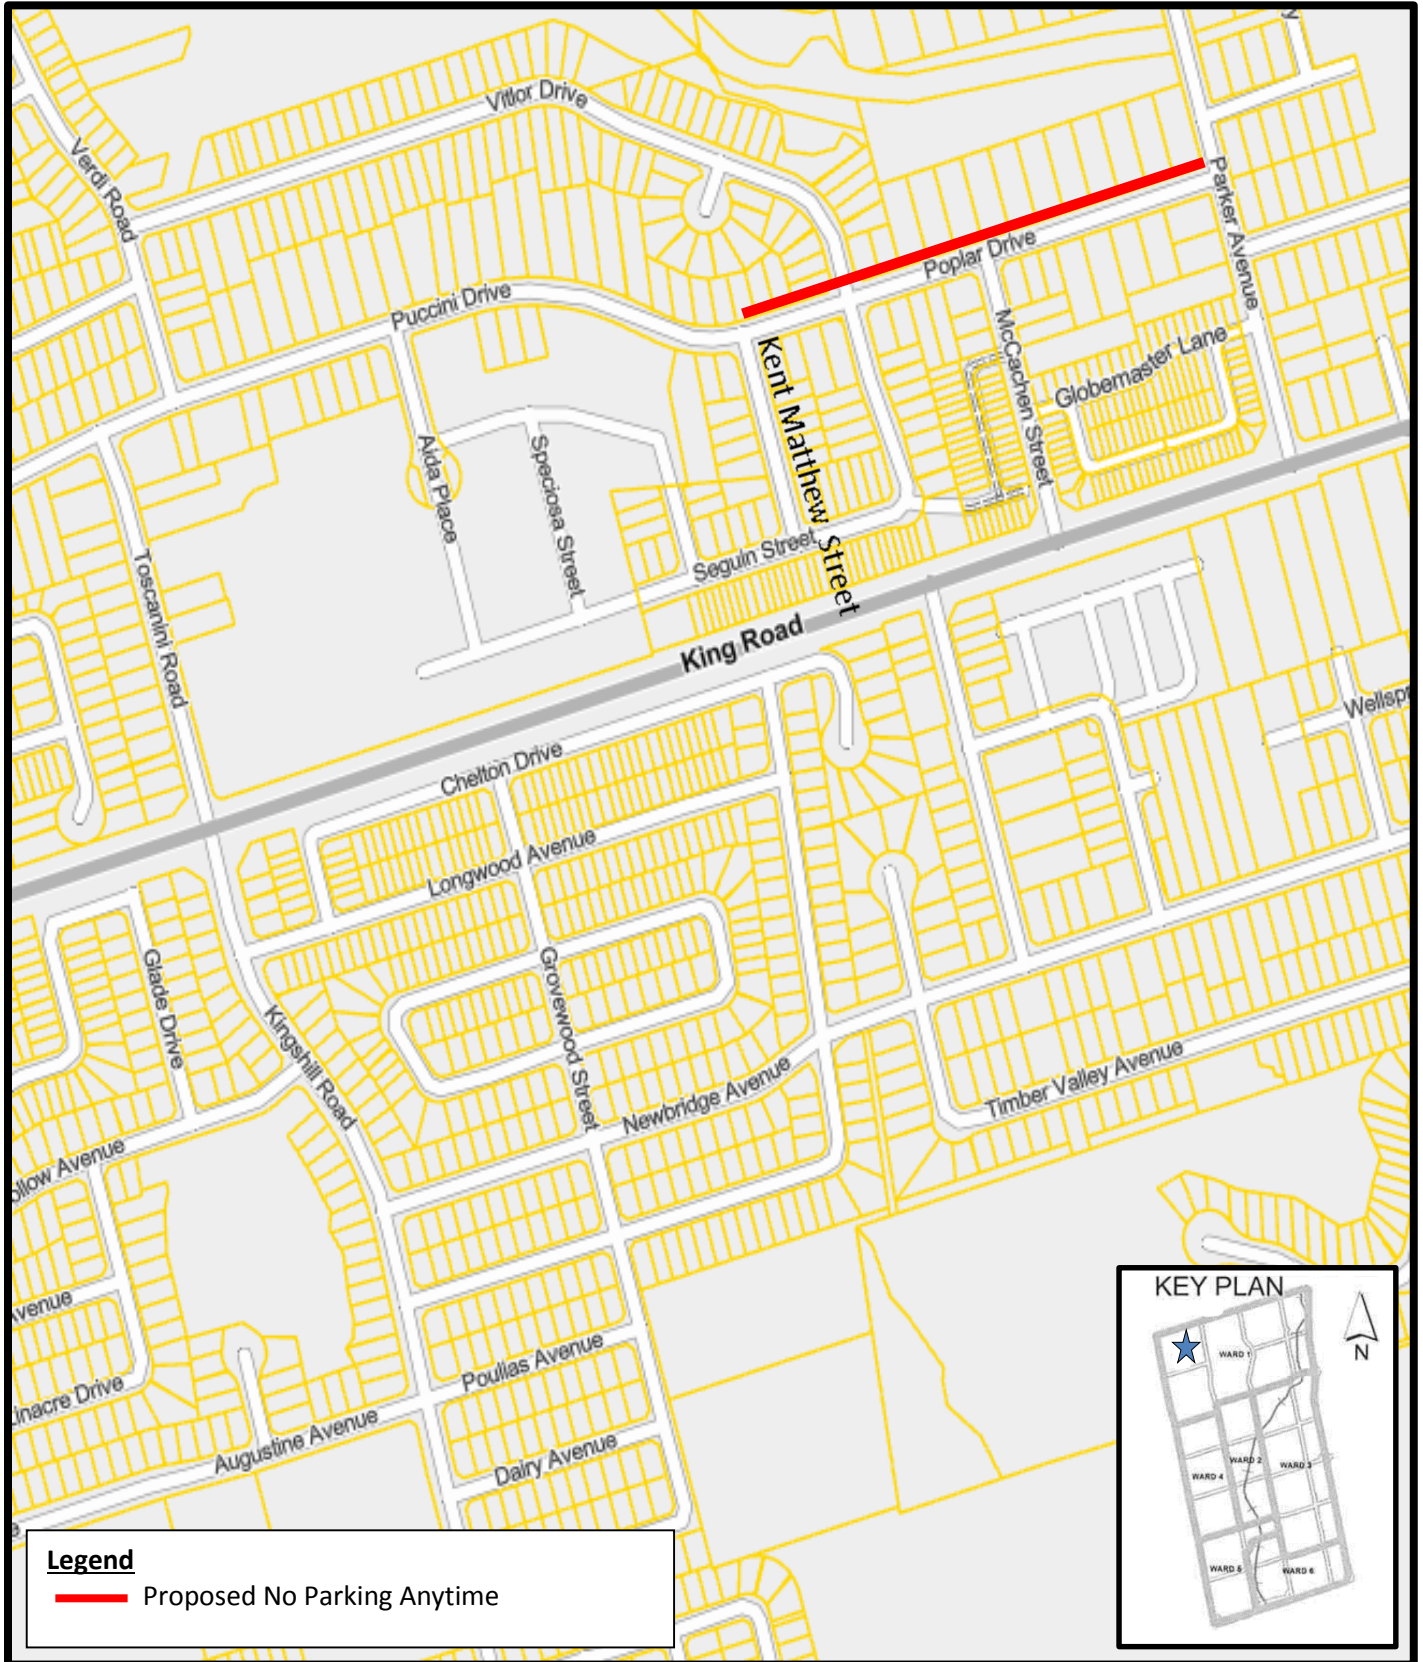

**SRIES.24.009 – Attachment 2 - Location Map
Proposed Parking Regulation Modifications
Poplar Drive**

Legend
— Proposed No Parking Anytime