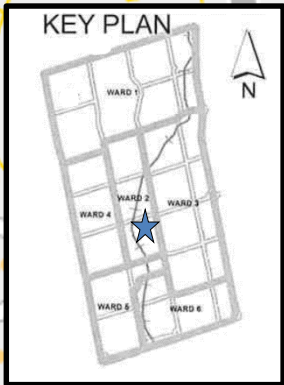

**SRIES.24.009 – Attachment 2 – Location Map
Proposed Parking Regulation Modifications
Alper Street**

Legend
 Proposed No Parking anytime

Disclaimer
 This information is provided as a public resource of general information by the City of Richmond Hill. The information is provided for convenience only, and the City of Richmond Hill disclaims any responsibility for content, accuracy, currency or completeness. This is not a plan of survey.

**SRIES.24.009 – Attachment 2 - Location Map
Proposed Parking Regulation Modifications
Fern Avenue**

Legend

 Proposed No Parking anytime

Disclaimer
This information is provided as a public resource of general information by the City of Richmond Hill. The information is provided for convenience only, and the City of Richmond Hill disclaims any responsibility for content, accuracy, currency or completeness. This is not a plan of survey.