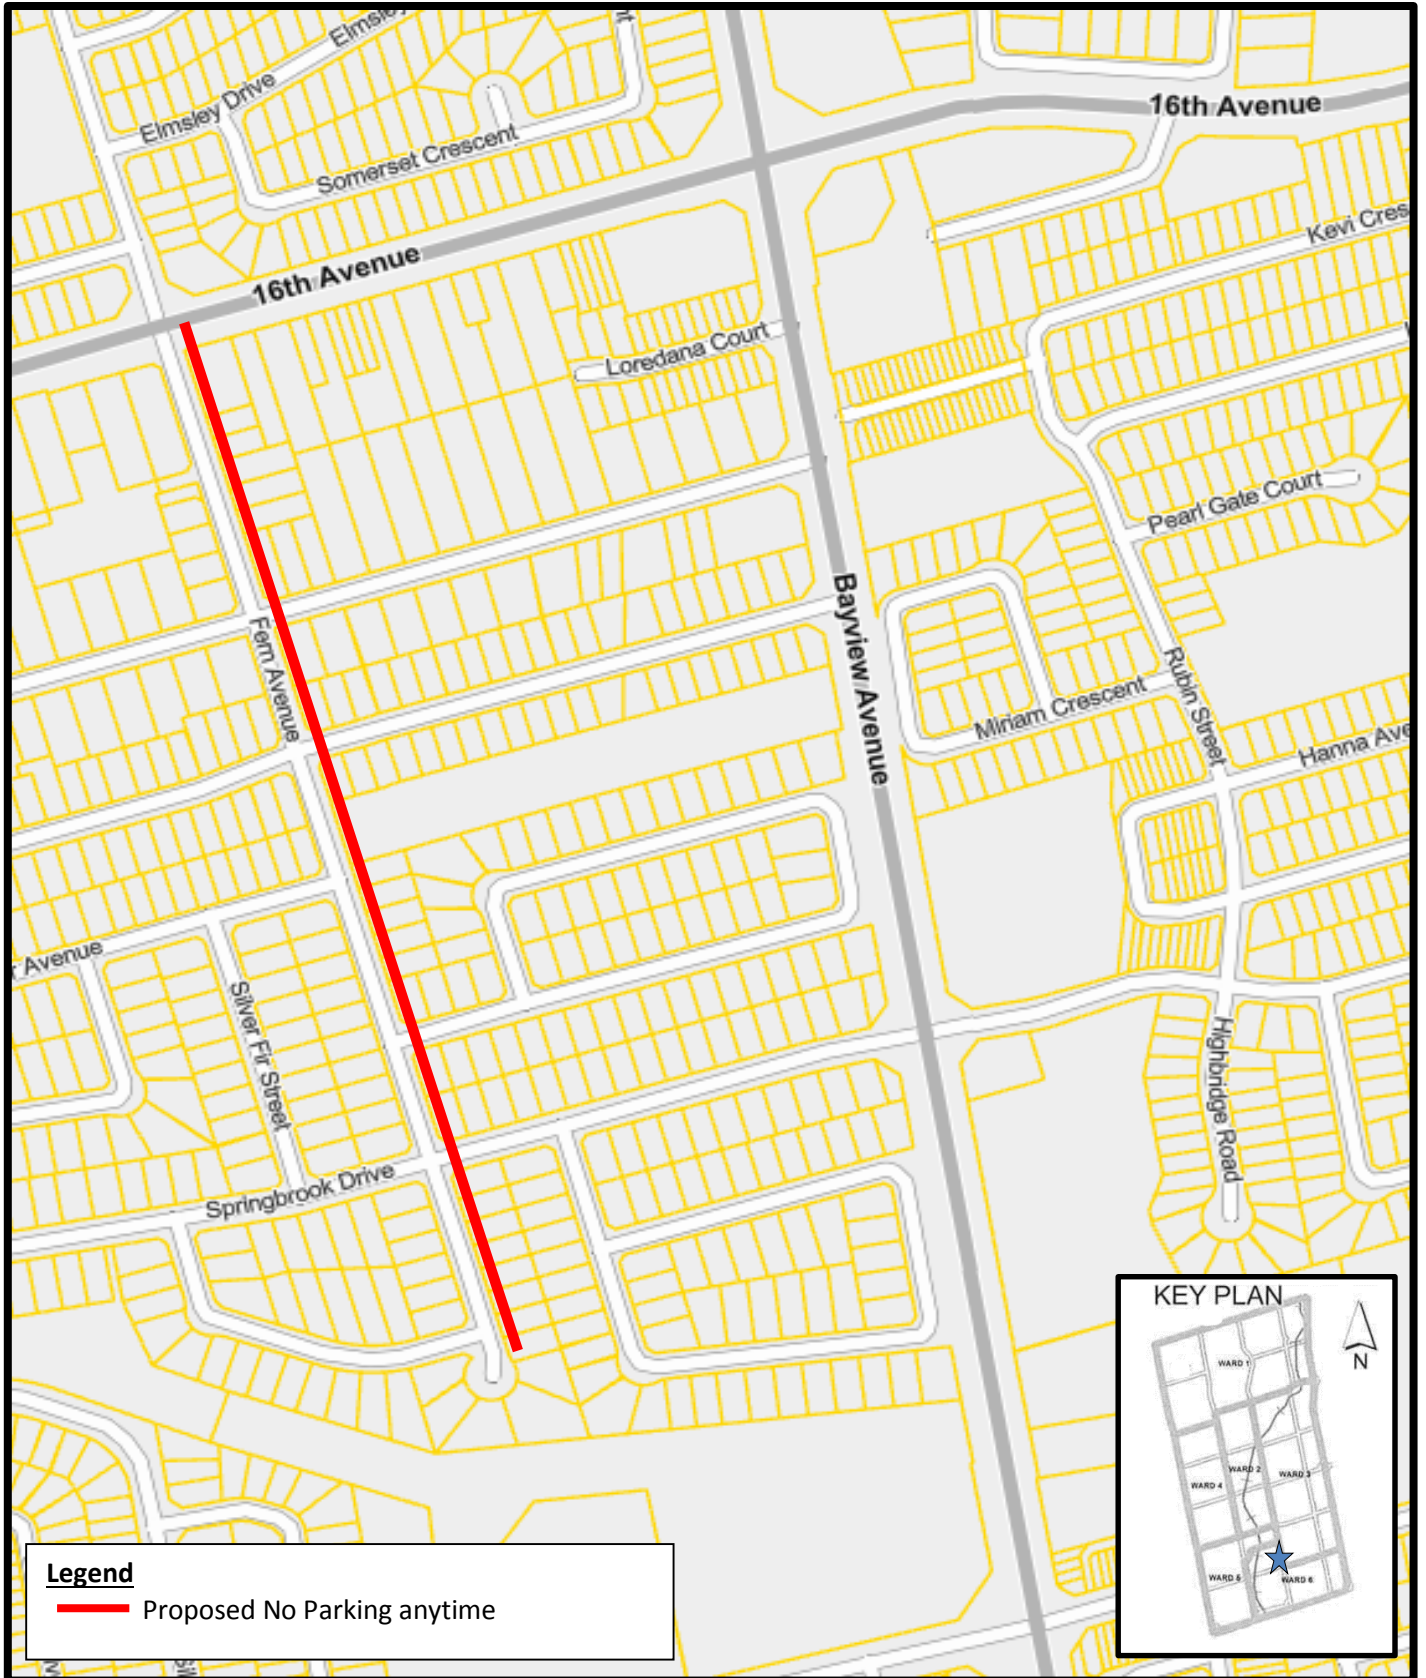

**SRIES.24.009 – Attachment 2 – Location Map
Proposed Parking Regulation Modifications
Alper Street**

Legend
 Proposed No Parking anytime

Disclaimer
 This information is provided as a public resource of general information by the City of Richmond Hill. The information is provided for convenience only, and the City of Richmond Hill disclaims any responsibility for content, accuracy, currency or completeness. This is not a plan of survey.

**SRIES.24.009 – Attachment 2 - Location Map
Proposed Parking Regulation Modifications
Fern Avenue**

Legend

 Proposed No Parking anytime

Disclaimer
This information is provided as a public resource of general information by the City of Richmond Hill. The information is provided for convenience only, and the City of Richmond Hill disclaims any responsibility for content, accuracy, currency or completeness. This is not a plan of survey.