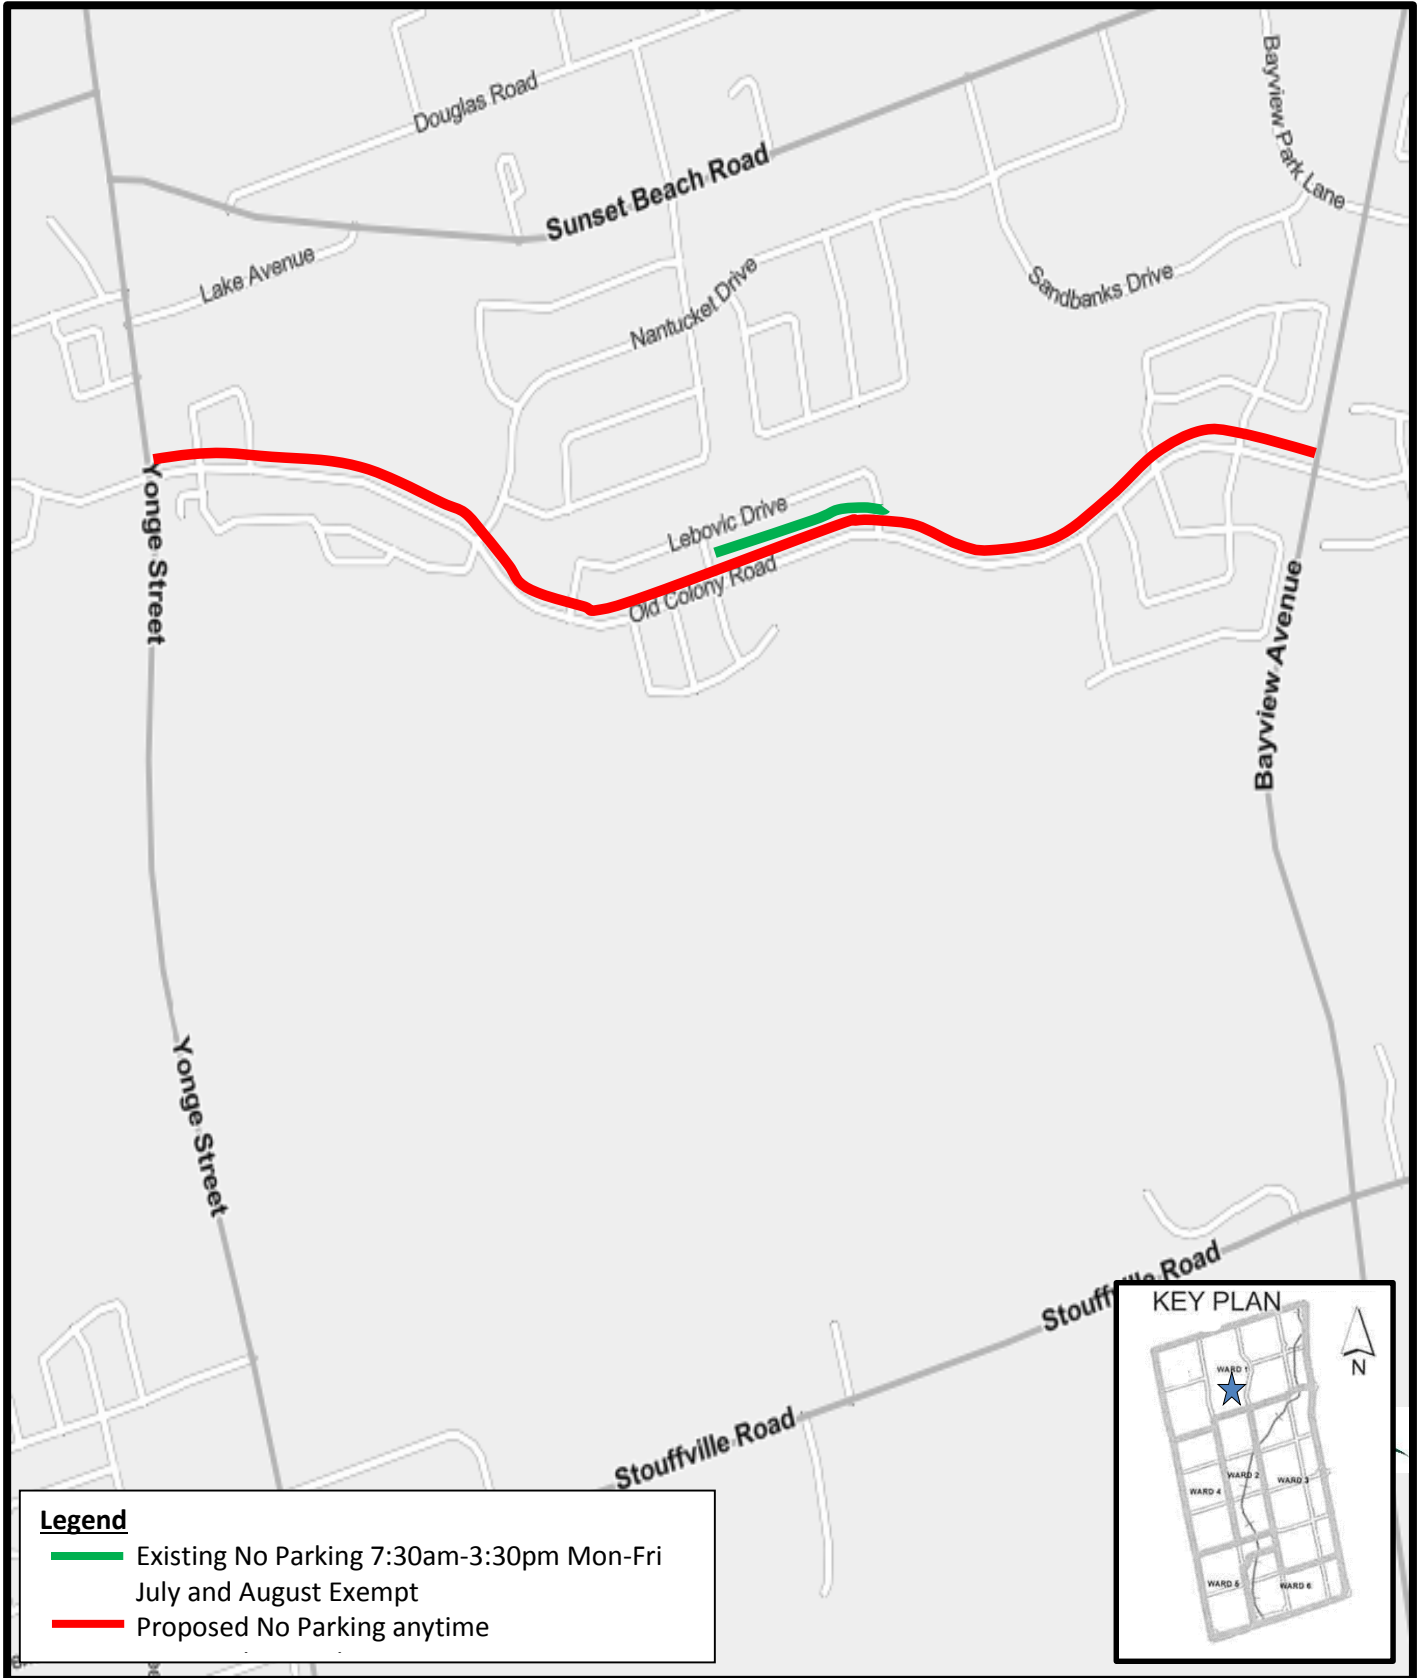

**SRIES.24.009 – Attachment 2 - Location Map
Proposed Parking Regulation Modifications
Old Colony Road**

Legend

- Existing No Parking 7:30am-3:30pm Mon-Fri
  July and August Exempt
- Proposed No Parking anytime