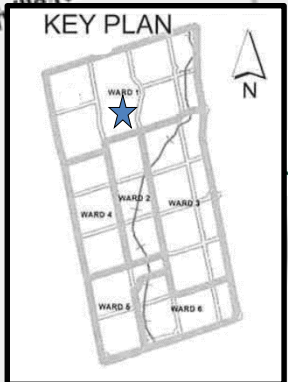

**SRIES.24.009 – Attachment 2 - Location Map
Proposed Parking Regulation Modifications
Observatory Lane**

Legend

- Existing No Parking Anytime
- Proposed No Parking Anytime

Disclaimer
This information is provided as a public resource of general information by the City of Richmond Hill. The information is provided for convenience only, and the City of Richmond Hill disclaims any responsibility for content, accuracy, currency or completeness. This is not a plan of survey.

**SRIES.24.009 – Attachment 2 - Location Map
Proposed Parking Regulation Modifications
Old Colony Road**

Legend

- Existing No Parking 7:30am-3:30pm Mon-Fri
July and August Exempt
- Proposed No Parking anytime