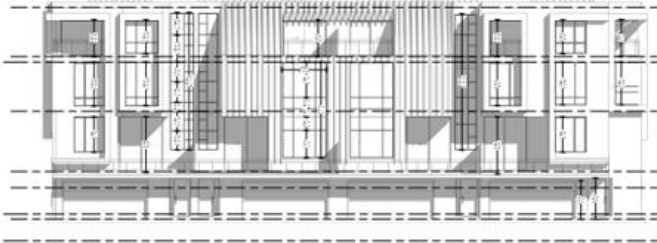

1 Front (west) Elevation
SW-12'

1 Side (North) Elevation
SW-12'

1 Side (south) Elevation
SW-12'

2 Rear (East) Elevation
SW-12'

Map 7 Proposed Elevations

Address: 112 Elgin Mills Road West

SRPBS.25.039

City File: ZBLA-24-0017