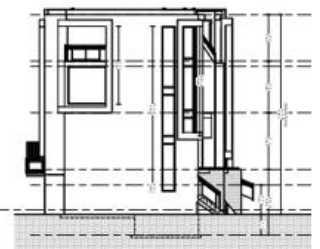

1 Front (west) Elevation
SW-12'

1 Side (North) Elevation
SW-12'

1 Side (south) Elevation
SW-12'

2 Rear (East) Elevation
SW-12'

Map 7 Proposed Elevations

Address: 112 Elgin Mills Road West

SRPBS.25.039

City File: ZBLA-24-0017