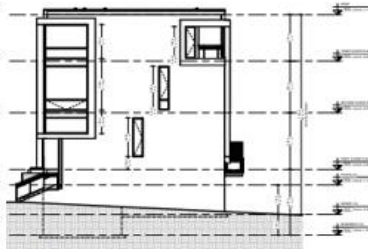

1 Front (west) Elevation
SW-12'

1 Side (North) Elevation
SW-12'

1 Side (south) Elevation
SW-12'

2 Rear (East) Elevation
SW-12'

Map 7 Proposed Elevations

Address: 112 Elgin Mills Road West

SRPBS.25.039

City File: ZBLA-24-0017